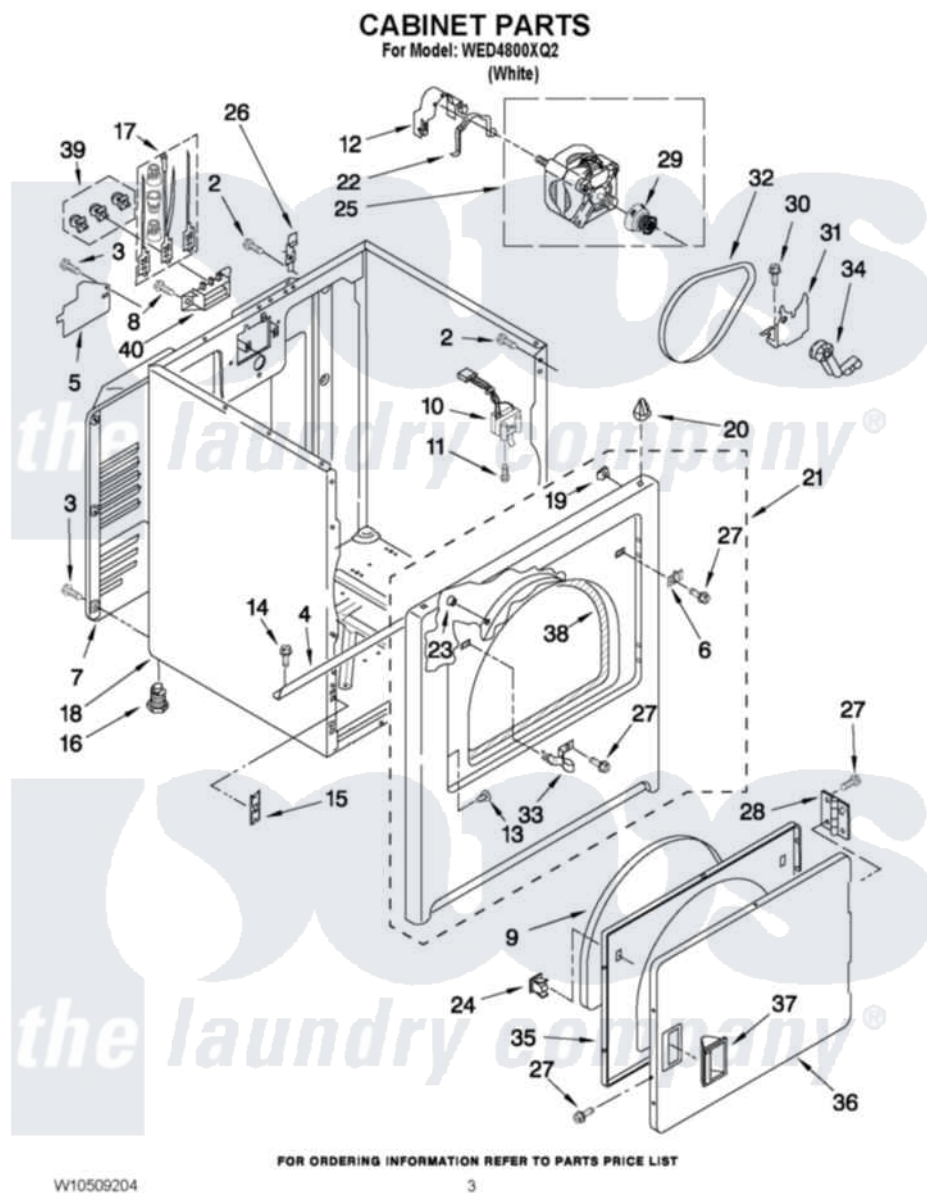

# Whirlpool WED4800XQ2 02 - CABINET PARTS

Whirlpool [Residential Whirlpool WED4800XQ2 Dryer Parts](#) Parts Diagram 02 - CABINET PARTS  
Click on the part number to view part

Item	Original Part Number	Replaced By	Status	Part Description
2	343641	<a href="#">681414</a>		Screw, 10AB X 1/2
3	<a href="#">693995</a>			Screw, Hex Head
4	<a href="#">W10236073</a>			Bracket, Cabinet
5	<a href="#">3396795</a>			Cover, Terminal Block
6	<a href="#">3403630</a>			Plug, Strike Hole
7	3396805	<a href="#">280043</a>		Panel-Rear
8	3393008	<a href="#">308685</a>		Side Trim )
9	<a href="#">3405246</a>			Seal, Door Push-To-Start
10	<a href="#">3406107</a>			Door Switch Assembly
11	697773	<a href="#">3395530</a>		Screw
12	<a href="#">3404162</a>			Clamp, Motor
13	<a href="#">3404413</a>			Plug, Hinge Hole
14	<a href="#">3390631</a>			Screw, 10-16 X 3/8
15	<a href="#">3394083</a>			Clip, Front Panel
16	3392100	<a href="#">49621</a>		Feet-Leveling
NI	<a href="#">279810</a>			Foot-Optional