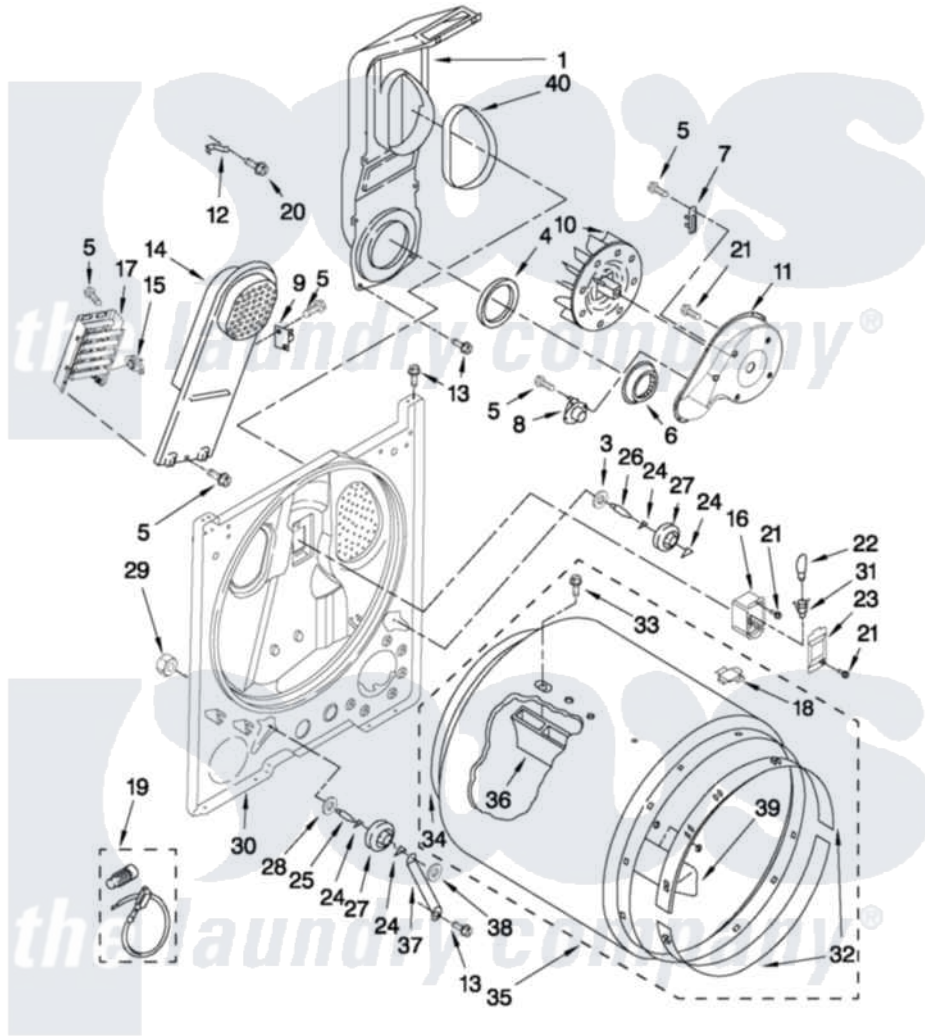

Whirlpool WED4800XQ2 03 - BULKHEAD PARTS

BULKHEAD PARTS

For Model: WED4800XQ2
(White)

FOR ORDERING INFORMATION REFER TO PARTS PRICE LIST

W10509204

5

Whirlpool [Residential Whirlpool WED4800XQ2 Dryer Parts](#) Parts Diagram 03 - BULKHEAD PARTS
Click on the part number to view part

Item	Original Part Number	Replaced By	Status	Part Description
1	348368			Lint Chute Assembly
3	3388703			Washer, Support
4	347139			Seal, Lint Chute
5	90767			Screw, 8A X 3/8 HeX Washer Head Tapping
6	696302			Shield, Exhaust
7	3392519			Thermal Limiter
8	3387134			Thermostat, Internal-Bias
9	3977393	279816		Cutoff-Tml
10	694089			Wheel, Blower
11	8577230			Housing, Blower
12	3398161			CLIP
13	343641	681414		Screw, 10AB X 1/2
14	8541818			Box, Heater
15	3977767			Thermostat, High Limit 250 F
16	3977373			Bracket, Drum Light
17	3403585	279838		Element

18	8066086		Plug, Drum Hole
19	279457		Wire Kit, Terminal
20	489463		Screw, 8-18 X 1/16
21	3390647	488729	Screw
22	3406124	22002263	Lamp
23	3402841	8532165	Lens, Drum Light
24	690997		Washer, Thrust
25	W10359270		Shaft, Drum Roller Threads
26	W10359269		Shaft, Drum Roller Threads
27	3397590	349241T	Support
28	348197		Washer, Support
29	W10298789		Nut, Push-In
30	3403413		Bulkhead
31	W10214261		Socket, Drum Light Assembly
32	692526	279441	BeaRng-Rng
33	W10219342		Screw, Baffle Mounting
34	W10352407	279857	Seal
35	695587		Drum Assembly
36	692490		Baffle, Drum
37	3976434		Bracket, Support Shaft
38	90296		Nut, Push On
39	3403636		Baffle, Drum
40	339956		Seal, Air Duct To Bulkhead