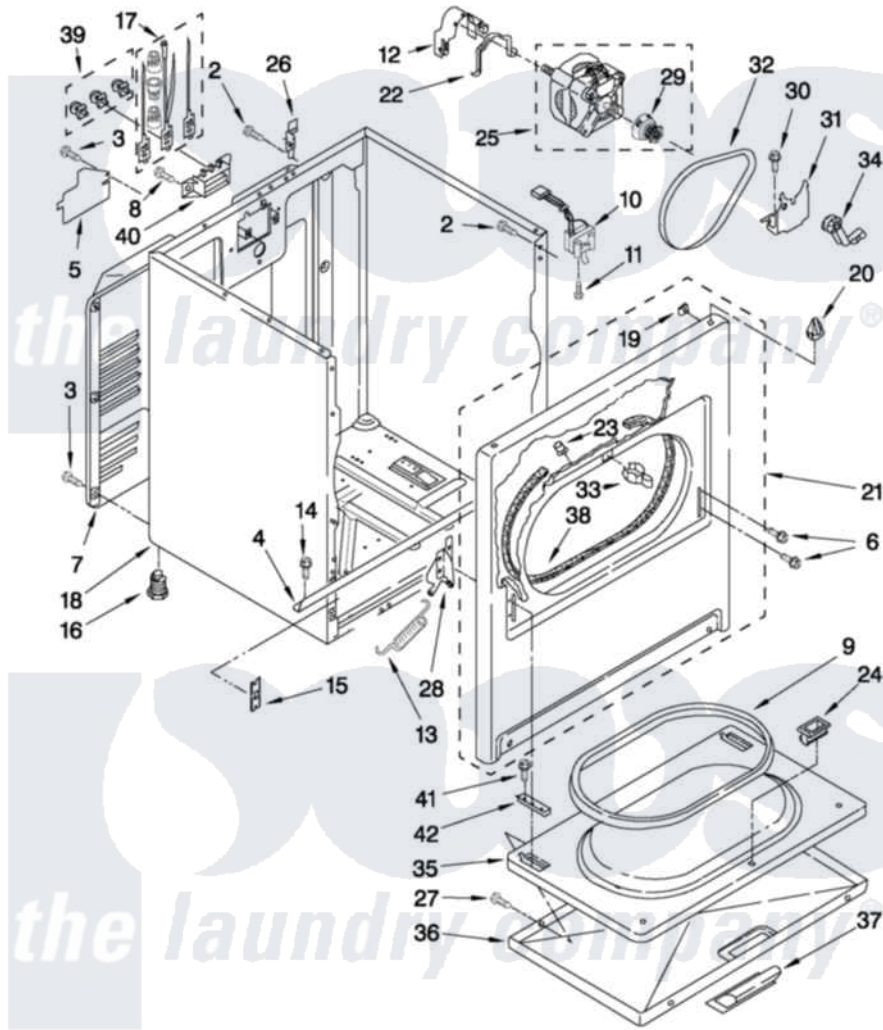

# Whirlpool WED4850XQ0 02 - CABINET PARTS

## CABINET PARTS

For Models: WED4850XQ0  
(Designer White)

FOR ORDERING INFORMATION REFER TO PARTS PRICE LIST

W10389491

3

Whirlpool Residential Whirlpool WED4850XQ0 Dryer Parts Parts Diagram 02 - CABINET PARTS

[Click on the part number to view part](#)

Item	Original Part Number	Replaced By	Status	Part Description
2	343641	<a href="#">681414</a>		Screw, 10AB X 1/2
3	<a href="#">693995</a>			Screw, Hex Head
4	<a href="#">W10236073</a>			Bracket, Cabinet
5	<a href="#">3396795</a>			Cover, Terminal Block
6	342043	<a href="#">486146</a>		Screw
7	3396805	<a href="#">280043</a>		Panel-Rear
8	3393008	<a href="#">308685</a>		Side Trim )
9	<a href="#">3390731</a>			Seal, Door
10	<a href="#">3406107</a>			Door Switch Assembly
11	697773	<a href="#">3395530</a>		Screw
12	<a href="#">3404162</a>			Clamp, Motor
13	<a href="#">W10041960</a>			Spring, Door
14	<a href="#">3390631</a>			Screw, 10-16 X 3/8
15	<a href="#">3394083</a>			Clip, Front Panel
16	3392100	<a href="#">49621</a>		Feet-Leveling
"	<a href="#">279810</a>			Foot-Optional