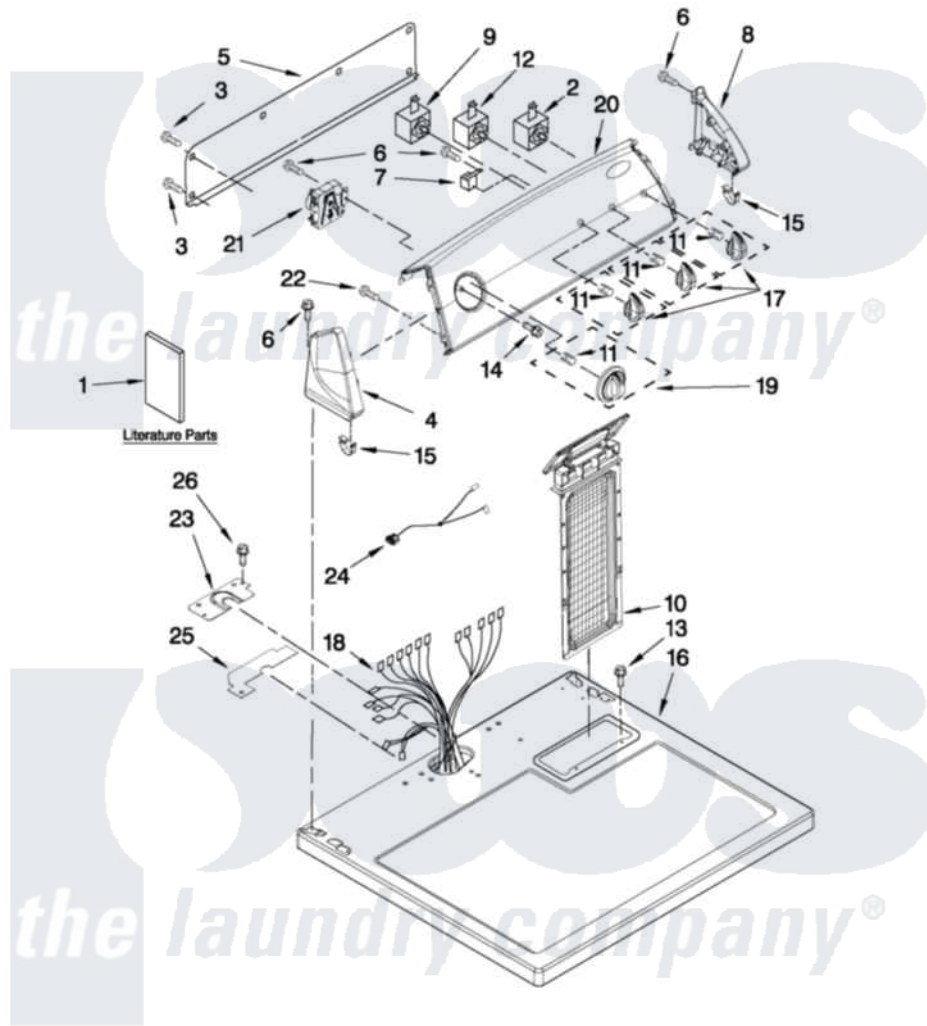

# Whirlpool WED4850XQ2 01 - TOP AND CONSOLE PARTS

## TOP AND CONSOLE PARTS

29" ELECTRIC DRYER

For Model: WED4850XQ2  
(White)

FOR ORDERING INFORMATION REFER TO PARTS PRICE LIST

5-12 Litho in U.S.A. (GG)(bay)

1

Part No. W10509028 Rev. A

Whirlpool Residential Whirlpool WED4850XQ2 Dryer Parts Parts Diagram 01 - TOP AND CONSOLE PARTS

[Click on the part number to view part](#)

Item	Original Part Number	Replaced By	Status	Part Description
1	W10096987		Not Available	INSTRUCTIONS, INSTALLATION
"	W10096986		Not Available	GUIDE, USE & CARE
"	W10440756		Not Available	WIRING DIAGRAM
2	<a href="#">W10117655</a>			Switch, Push-To-Start
3	<a href="#">693995</a>			Screw, Hex Head
4	8566035	<a href="#">8565957</a>		Cap, End
5	<a href="#">W10103406</a>			Panel, Rear Console
6	3348629	<a href="#">90767</a>		Screw, 8A X 3/8 HeX Washer Head Tapping
7	<a href="#">694419</a>			Mini-Buzzer
8	8566032	<a href="#">8565954</a>		Cap, End
9	<a href="#">3399639</a>			Switch, Rotary Temperature
10	<a href="#">8557857</a>			Screen, Lint
11	<a href="#">8536939</a>			Clip, Knob
12	<a href="#">3405156</a>			Switch, Rotary
13	688082	<a href="#">487240</a>		Screw, For Mtg. Service

13	000903	<a href="#">487240</a>	Capacitor
14	8533974	<a href="#">4331106</a>	Screw, No.10-32 X 7/16
15	<a href="#">8312709</a>		Clip-Console
16	8559800	<a href="#">8563663</a>	Top
17	<a href="#">W10034380</a>		Knob, Control
18	<a href="#">W10470709</a>		Harness, Wiring
19	<a href="#">W10034750</a>		Timer Knob Assembly
20	W10486249	Not Available	CONTROL PANEL & BRACKET ASSEMBLY
21	<a href="#">3979618</a>		Timer Assembly
22	3348629	<a href="#">90767</a>	Screw, 8A X 3/8 HeX Washer Head Tapping
23	<a href="#">W10112578</a>		Harness, Bracket
24	<a href="#">W10450281</a>		Jumper Wire
25	<a href="#">W10112603</a>		Seal, Harness
26	359625	<a href="#">487240</a>	Screw, For Mtg. Service Capacitor