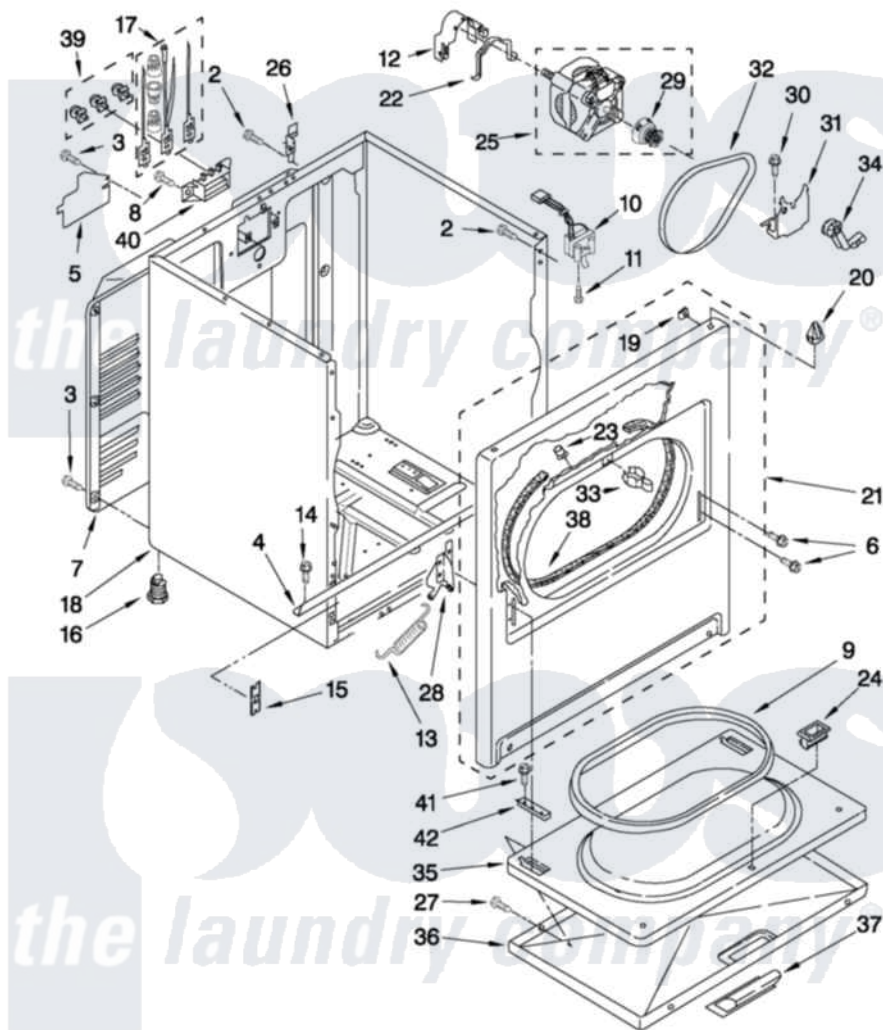

Whirlpool WED4850XQ2 02 - CABINET PARTS

CABINET PARTS

For Model: WED4850XQ2
(White)

FOR ORDERING INFORMATION REFER TO PARTS PRICE LIST

W10509028

3

Whirlpool Residential Whirlpool WED4850XQ2 Dryer Parts Parts Diagram 02 - CABINET PARTS

Click on the part number to view part

| Item | Original Part Number | Replaced By | Status | Part Description |
|------|---------------------------|-------------------------|--------|-----------------------|
| 2 | 343641 | 681414 | | Screw, 10AB X 1/2 |
| 3 | 693995 | | | Screw, Hex Head |
| 4 | W10236073 | | | Bracket, Cabinet |
| 5 | 3396795 | | | Cover, Terminal Block |
| 6 | 342043 | 486146 | | Screw |
| 7 | 3396805 | 280043 | | Panel-Rear |
| 8 | 3393008 | 308685 | | Side Trim) |
| 9 | 3390731 | | | Seal, Door |
| 10 | 3406107 | | | Door Switch Assembly |
| 11 | 697773 | 3395530 | | Screw |
| 12 | 3404162 | | | Clamp, Motor |
| 13 | W10041960 | | | Spring, Door |
| 14 | 3390631 | | | Screw, 10-16 X 3/8 |
| 15 | 3394083 | | | Clip, Front Panel |
| 16 | 3392100 | 49621 | | Feet-Leveling |
| NI | 279810 | | | Foot-Optional |