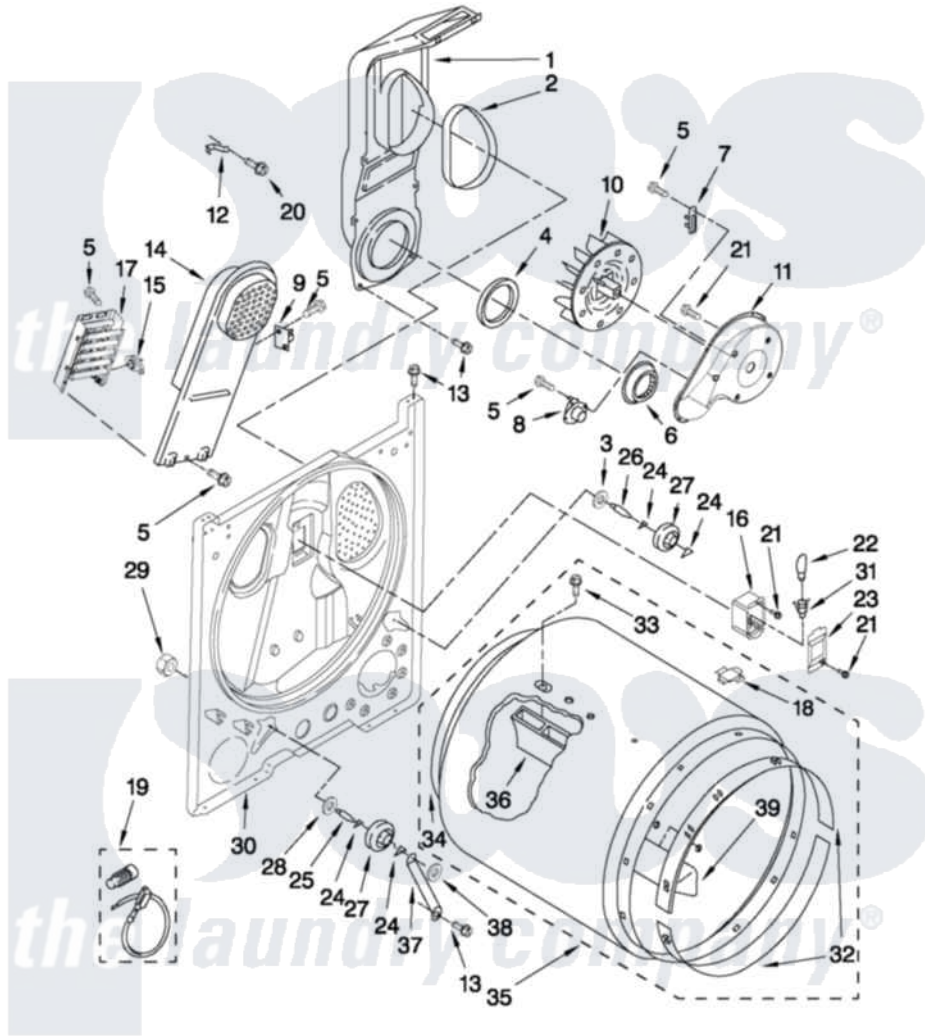

Whirlpool WED4850XQ2 03 - BULKHEAD PARTS

BULKHEAD PARTS

For Model: WED4850XQ2
(White)

FOR ORDERING INFORMATION REFER TO PARTS PRICE LIST

W10509028

5

Whirlpool [Residential Whirlpool WED4850XQ2 Dryer Parts](#) Parts Diagram 03 - BULKHEAD PARTS
Click on the part number to view part

Item	Original Part Number	Replaced By	Status	Part Description
1	348368			Lint Chute Assembly
2	339956			Seal, Air Duct To Bulkhead
3	3388703			Washer, Support
4	347139			Seal, Lint Chute
5	90767			Screw, 8A X 3/8 HeX Washer Head Tapping
6	696302			Shield, Exhaust
7	3392519			Thermal Limiter
8	3387134			Thermostat, Internal-Bias
9	3977393	279816		Cutoff-Tml
10	694089			Wheel, Blower
11	8577230			Housing, Blower
12	3398161			CLIP
13	343641	681414		Screw, 10AB X 1/2
14	8541818			Box, Heater
15	3977767			Thermostat, High Limit 250 F
16	3977373			Bracket, Drum Light

17	3403585	279838	Element
18	8066086		Plug, Drum Hole
19	279457		Wire Kit, Terminal
20	489463		Screw, 8-18 X 1/16
21	3390647	488729	Screw
22	3406124	22002263	Lamp
23	3402841	8532165	Lens, Drum Light
24	690997		Washer, Thrust
25	W10359270		Shaft, Drum Roller Threads
26	W10359269		Shaft, Drum Roller Threads
27	3397590	349241T	Support
28	348197		Washer, Support
29	W10298789		Nut, Push-In
30	3403413		Bulkhead
31	W10214261		Socket, Drum Light Assembly
32	692526	279441	BeaRng-Rng
33	W10219342		Screw, Baffle Mounting
34	W10352407	279857	Seal
35	695587		Drum Assembly
36	692490		Baffle, Drum
37	3976434		Bracket, Support Shaft
38	90296		Nut, Push On
39	3403636		Baffle, Drum