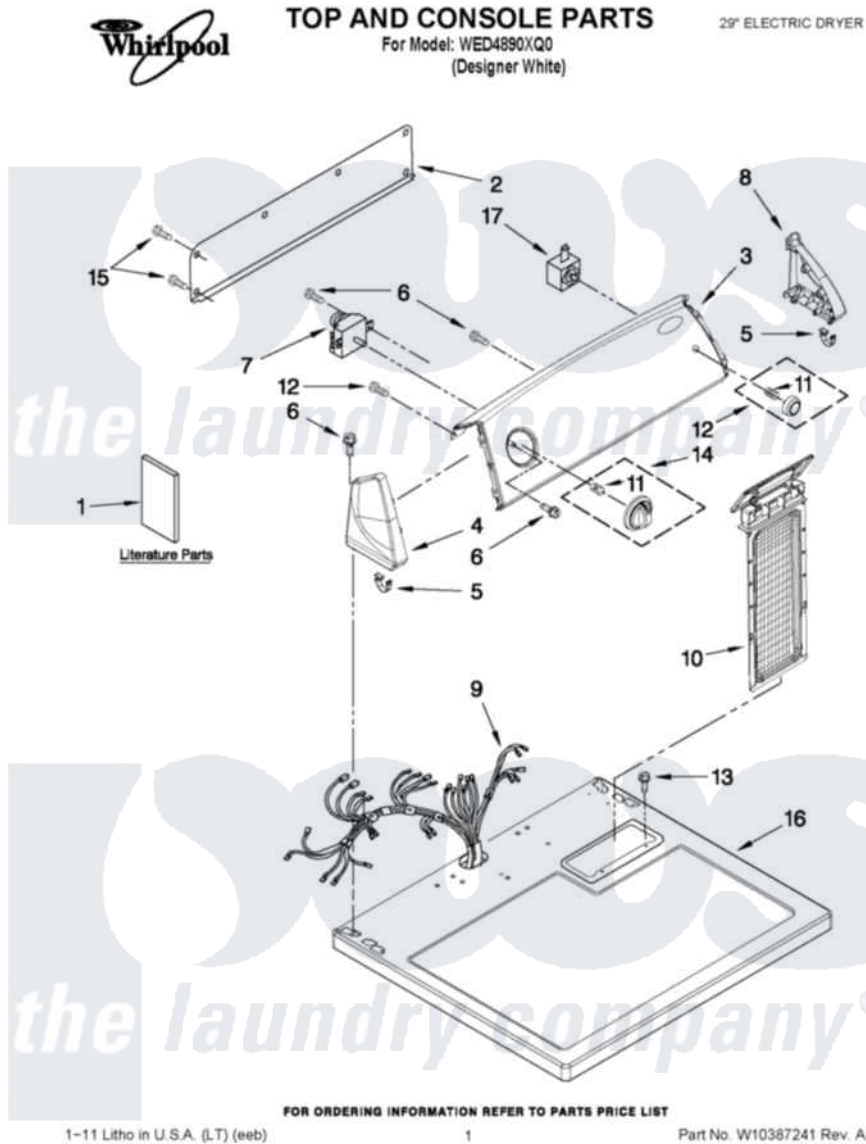

# Whirlpool WED4890XQ0 01 - TOP AND CONSOLE PARTS

Whirlpool Residential Whirlpool WED4890XQ0 Dryer Parts Parts Diagram 01 - TOP AND CONSOLE PARTS  
 Click on the part number to view part

Item	Original Part Number	Replaced By	Status	Part Description
1	W10096986		Not Available	GUIDE, USE & CARE
"	W10096987		Not Available	INSTRUCTIONS, INSTALLATION
"	W10185978		Not Available	WIRING DIAGRAM
2	<a href="#">W10103406</a>			Panel, Rear Console
3	<a href="#">W10115487</a>			Panel, Console And Control Bracket Assembly
4	8566035	<a href="#">8565957</a>		Cap, End
5	<a href="#">8312709</a>			Clip-Console
6	3348629	<a href="#">90767</a>		Screw, 8A X 3/8 HeX Washer Head Tapping
7	<a href="#">W10185976</a>			Timer, 60 Hz
8	8566032	<a href="#">8565954</a>		Cap, End
9	<a href="#">W10186166</a>			Harness, Wiring
10	<a href="#">8557861</a>			Screen, Lint
11	<a href="#">8536939</a>			Clip, Knob
12	<a href="#">W10034770</a>			Knob, Push-To-Start

13	688983	<a href="#">487240</a>	Screw, For Mtg. Service Capacitor
14	<a href="#">W10034750</a>		Timer Knob Assembly
15	<a href="#">693995</a>		Screw, Hex Head
16	8559800	<a href="#">8563663</a>	Top
17	<a href="#">3977456</a>		Switch, Push-To-Start