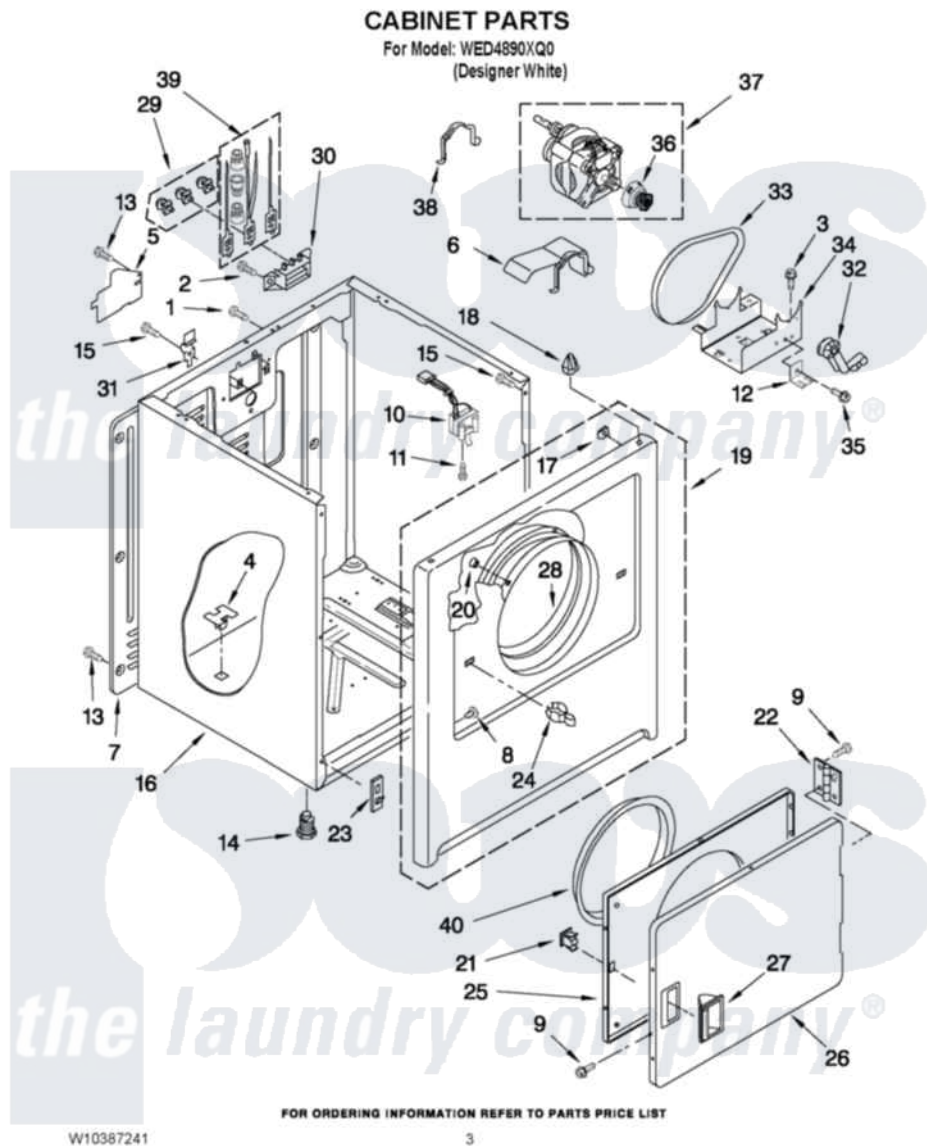

Whirlpool WED4890XQ0 02 - CABINET PARTS

Whirlpool Residential Whirlpool WED4890XQ0 Dryer Parts Parts Diagram 02 - CABINET PARTS
Click on the part number to view part

Item	Original Part Number	Replaced By	Status	Part Description
1	8533974	4331106		Screw, No.10-32 X 7/16
2	3393008	308685		Side Trim)
3	3390631			Screw, 10-16 X 3/8
4	3404283			Plug, Cabinet
5	3396795			Cover, Terminal Block
6	3401800			Belt Shield Assembly
7	3396807	280040		Panel-Rear
8	3404413			Plug, Hinge Hole
9	342055	488627		Screw
10	3406104	3406105		Door Switch Assembly
11	697773	3395530		Screw
12	3401805			Bracket, Idler
13	693995			Screw, Hex Head
14	3392100	49621		Feet-Leveling
NI	279810			Foot-Optional
15	359625	487240		Screw, For Mtg. Service Capacitor

16	8530603	8533643	Cabinet
17	98234		Clip, U-Bend
18	690363	18776	Lock, Front Top
19	3403571	279844	Panel
20	685203	279220	Clip
21	690081	279570	Latch
22	W10362431		Hinge And Pin Assembly
23	3394083		Clip, Front Panel
24	696144	279570	Latch
25	3403371		Door, Inner
26	3403361		Door Front
27	8566059		Handle, Door
28	8066124	279264	Air Channel Box
29	279393		Terminal Block Screw Kit
30	3397659		Block, Terminal
31	8066217		Hinge, Top
32	691366		Idler And Pulley Assembly
33	W10131364	341241	Belt
34	3401802		Base, Motor
35	3400500		Bolt, 3405245 5/16-18 X 3/4
36	8066184		Pulley, Motor
37	8535934	W10396039	Motor Assembly 60 Hz
38	W10121316		Plug, Multivent
39	279318		Terminal Tinned And Brass Panel
40	3405245		5/16-18 X 3/4