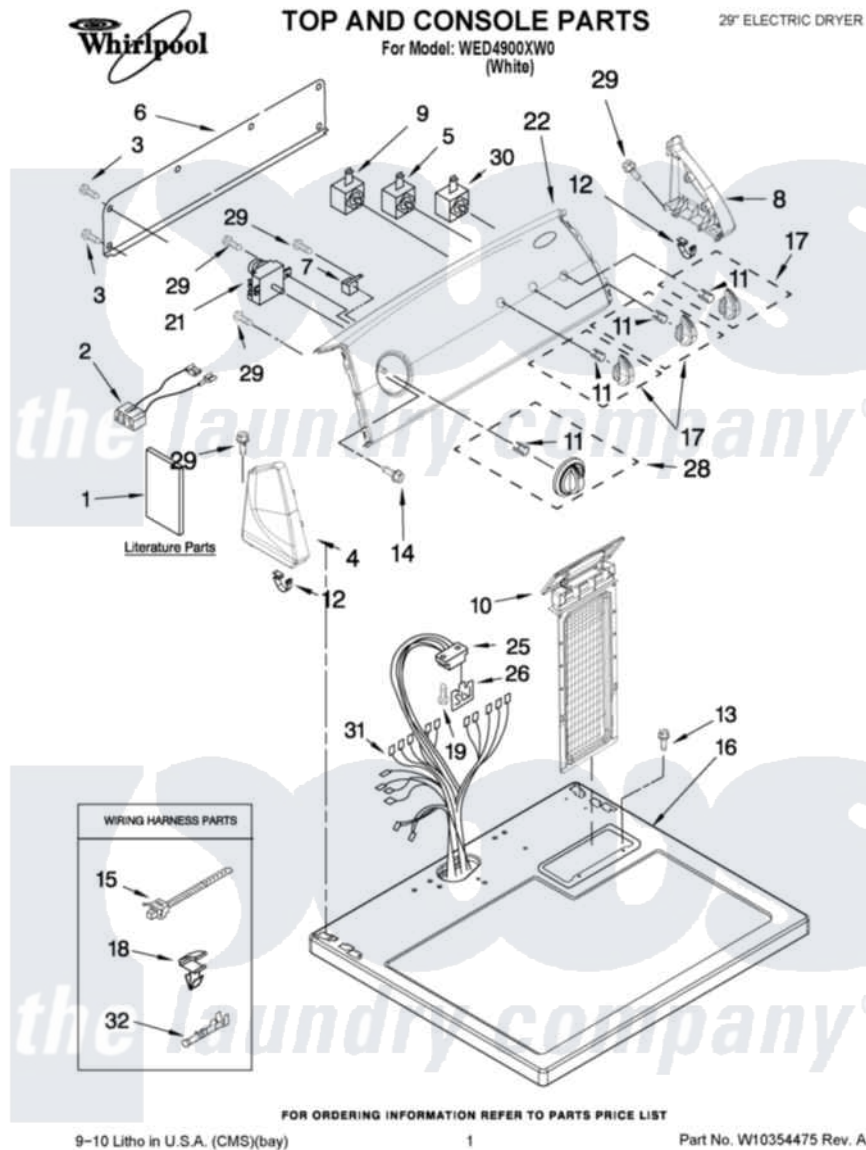

Whirlpool WED4900XW0 01 - TOP AND CONSOLE PARTS

Whirlpool Residential Whirlpool WED4900XW0 Dryer Parts Parts Diagram 01 - TOP AND CONSOLE PARTS
[Click on the part number to view part](#)

Item	Original Part Number	Replaced By	Status	Part Description
1	W10096987		Not Available	INSTRUCTIONS, INSTALLATION
"	W10096986		Not Available	GUIDE, USE & CARE
"	8578889		Not Available	Wiring Diagram
2	W10113080			Wire, Jumper
3	693995			Screw, Hex Head
4	8566035	8565957		Cap, End
5	3405156			Switch, Rotary
6	8274261			Do-It-Yourself Repair Manuals
7	694419			Mini-Buzzer
8	8566032	8565954		Cap, End
9	8578354			Switch, Temperature
10	8557857			Screen, Lint
11	8536939			Clip, Knob
12	8312709			Clip-Console
13	688983	487240		Screw, For Mtg. Service Capacitor

14	8533951	3400859	Screw, Grounding
15	3391018		Tie Cable
16	8559800	8563663	Top
17	W10034380		Knob, Control
18	3394427		Clip-Harness
19	343641	681414	Screw, 10AB X 1/2
21	8566184		Timer Assembly
22	W10295263		Control Panel And Bracket Assembly
25	3391885		Connector, Edge
26	8558178		Control, Electronic
28	W10034750		Timer Knob Assembly
29	8533971	90767	Screw, 8A X 3/8 HeX Washer Head Tapping
30	W10117655		Switch, Push-To-Start
31	8576544	W10071280	Harn-Wire
32	94614		Terminal