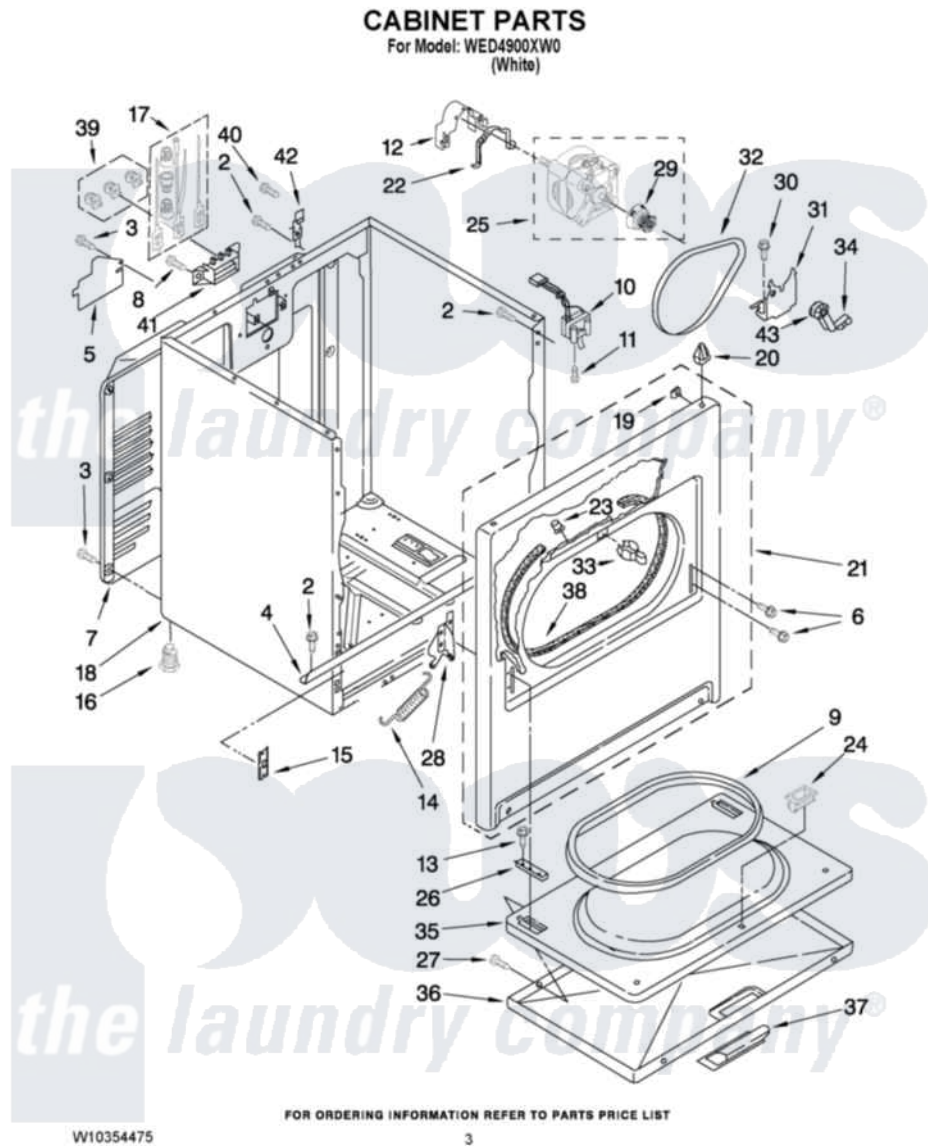

Whirlpool WED4900XW0 02 - CABINET PARTS

Whirlpool [Residential Whirlpool WED4900XW0 Dryer Parts](#) Parts Diagram 02 - CABINET PARTS
Click on the part number to view part

Item	Original Part Number	Replaced By	Status	Part Description
2	3390631			Screw, 10-16 X 3/8
3	693995			Screw, Hex Head
4	W10236073			Bracket, Cabinet
5	3396795			Cover, Terminal Block
6	342043	486146		Screw
7	3396805	280043		Panel-Rear
8	3390631			Screw, 10-16 X 3/8
9	3390731			Seal, Door
10	3406107			Door Switch Assembly
11	697773	3395530		Screw
12	3404162			Clamp, Motor
13	3357011	308685		Side Trim)
14	W10041960			Spring, Door
15	3394083			Clip, Front Panel
16	3392100	49621		Feet-Leveling
NI	279810			Foot-Optional

17	279318		Terminal Tinned And Brass Panel
18	8530603	8533643	Cabinet
19	98234		Clip, U-Bend
20	690363	18776	Lock, Front Top
21	695620	279443	Panel
22	W10121316		Plug, Multivent
23	685203	279220	Clip
24	3389441		Door Catch Assembly
25	W10194250	279827	Motor-Drve
26	337189		Clip, Hinge
27	694091		Trim, Side Right Hand
28	8066056		Hinge, Door
"	8066057		Hinge, Door
29	8066184		Pulley, Motor
30	3400500		Bolt, 3405245 5/16-18 X 3/4
31	348780		Base, Motor
32	W10131364	341241	Belt
33	696144	279570	Latch
34	691366		Idler And Pulley Assembly
35	695737		Door, Rear
36	3393549		Door, Front
37	W10095180		Handle, Door
38	3406129		Seal And Bearing Assembly
39	279393		Terminal Block Screw Kit
40	697776	4331106	Screw, No.10-32 X 7/16
41	3397659		Block, Terminal
42	8066217		Hinge, Top
43	691362		Idler Pulley And Bearing Assembly