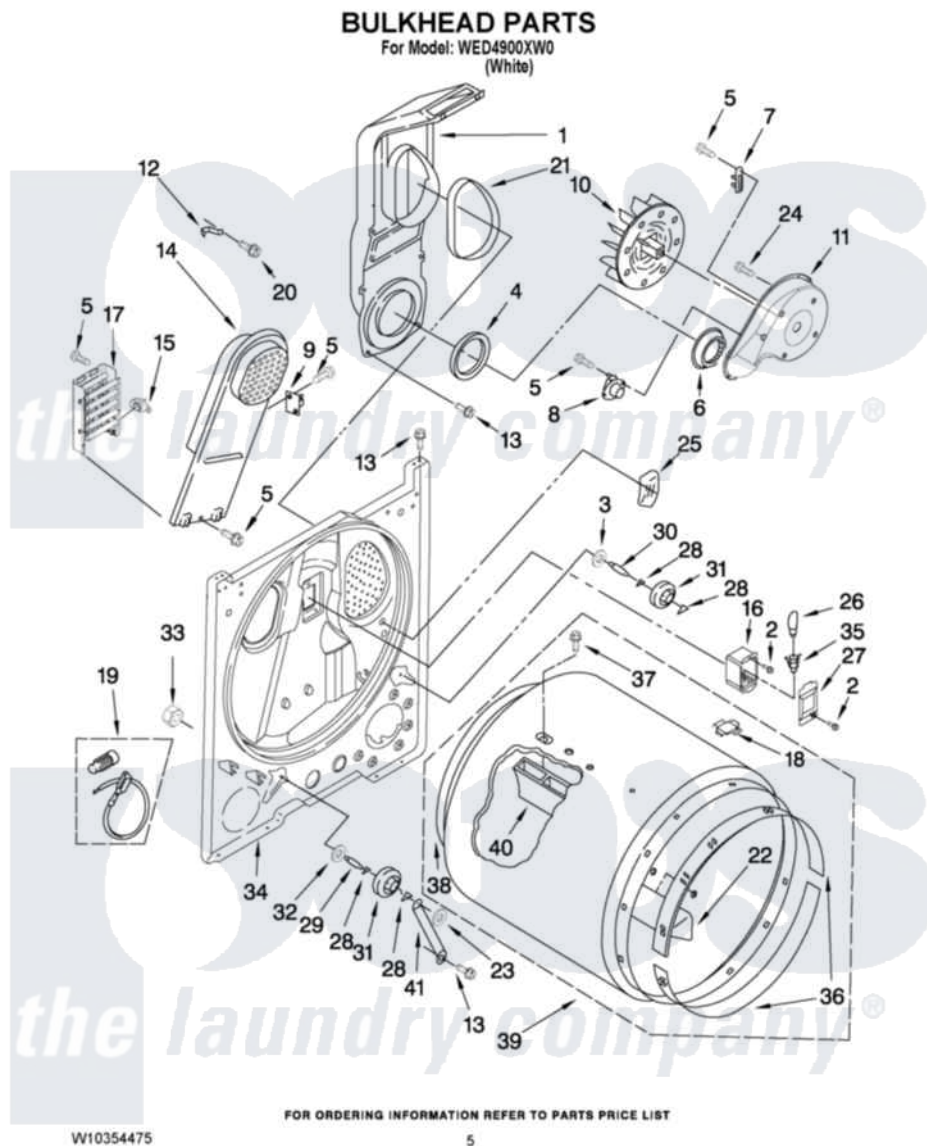

Whirlpool WED4900XW0 03 - BULKHEAD PARTS

Whirlpool [Residential Whirlpool WED4900XW0 Dryer Parts](#) Parts Diagram 03 - BULKHEAD PARTS
Click on the part number to view part

Item	Original Part Number	Replaced By	Status	Part Description
1	348368			Lint Chute Assembly
2	487909	488729		Screw
3	3388703			Washer, Support
4	347139			Seal, Lint Chute
5	3348629	90767		Screw, 8A X 3/8 HeX Washer Head Tapping
6	696302			Shield, Exhaust
7	3392519			Thermal Limiter
8	8318268			Thermostat, Internal-Bias
9	3977393	279816		Cutoff-Tml
10	694089			Wheel, Blower
11	8577230			Housing, Blower
12	3398161			CLIP
13	343641	681414		Screw, 10AB X 1/2
14	8541818			Box, Heater
15	3977767			Thermostat, High Limit 250 F
16	3977373			Bracket, Drum Light

17	3403585	279838	Element
18	8066086		Plug, Drum Hole
19	279457		Wire Kit, Terminal
20	489463		Screw, 8-18 X 1/16
21	339956		Seal, Air Duct To Bulkhead
22	3403636		Baffle, Drum
23	90296		Nut, Push On
24	3390647	488729	Screw
25	3976479	279366	Electrode
26	3406124	22002263	Lamp
27	3402841	8532165	Lens, Drum Light
28	690997		Washer, Thrust
29	3399506	W10359270	Shaft, Drum Roller Threads
30	3399507	W10359269	Shaft, Drum Roller Threads
31	3397590	349241T	Support
32	348197		Washer, Support
33	3359452		Nut, Lock
34	3403414		Bulkhead
35	W10136369		Socket, Drum Light Assembly
36	692526	279441	BeaRng-Rng
37	W10109200		Screw, Baffle Mounting
38	3406130	279857	Seal
39	695587		Drum Assembly
40	W10306677	692490	Baffle, Drum
41	3976434		Bracket, Support Shaft