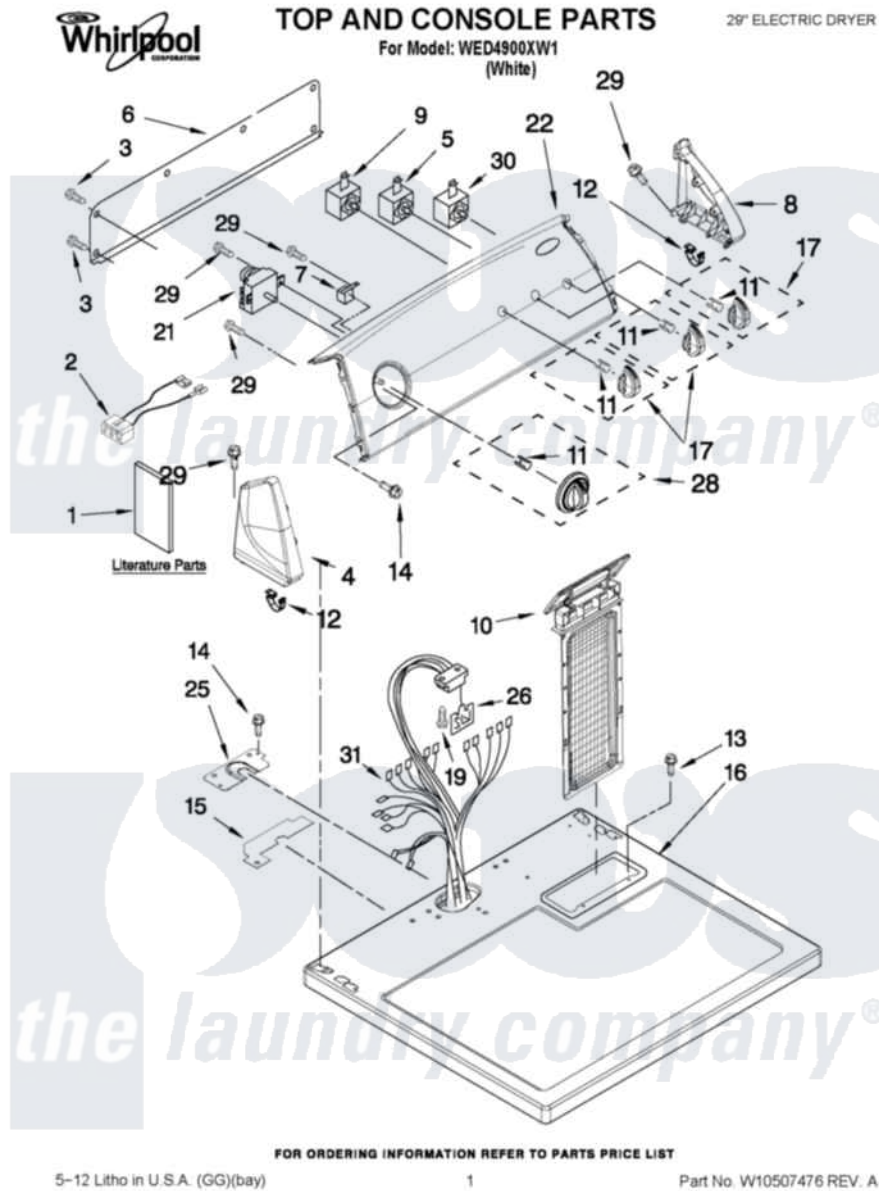

# Whirlpool WED4900XW1 01 - TOP AND CONSOLE PARTS

Whirlpool [Residential Whirlpool WED4900XW1 Dryer Parts](#) Parts Diagram 01 - TOP AND CONSOLE PARTS  
 Click on the part number to view part

Item	Original Part Number	Replaced By	Status	Part Description
1	W10096987		Not Available	INSTRUCTIONS, INSTALLATION
"	W10096986		Not Available	GUIDE, USE & CARE
"	8578889		Not Available	Wiring Diagram
2	<a href="#">W10113080</a>			Wire, Jumper
3	<a href="#">693995</a>			Screw, Hex Head
4	8566035	<a href="#">8565957</a>		Cap, End
5	<a href="#">3405156</a>			Switch, Rotary
6	<a href="#">W10103406</a>			Panel, Rear Console
7	<a href="#">694419</a>			Mini-Buzzer
8	8566032	<a href="#">8565954</a>		Cap, End
9	<a href="#">8578354</a>			Switch, Temperature
10	<a href="#">8557857</a>			Screen, Lint
11	<a href="#">8536939</a>			Clip, Knob
12	<a href="#">8312709</a>			Clip-Console
13	688983	<a href="#">487240</a>		Screw, For Mtg. Service Capacitor

14	359625	<a href="#">487240</a>	Screw, For Mtg. Service Capacitor
15	<a href="#">W10112603</a>		Seal, Harness
16	8559800	<a href="#">8563663</a>	Top
17	<a href="#">W10034380</a>		Knob, Control
19	343641	<a href="#">681414</a>	Screw, 10AB X 1/2
21	<a href="#">8566184</a>		Timer Assembly
22	W10486246	Not Available	CONTROL PANEL & BRACKET ASSEMBLY
25	<a href="#">W10112578</a>		Harness, Bracket
26	<a href="#">8558178</a>		Control, Electronic
28	<a href="#">W10034750</a>		Timer Knob Assembly
29	3348629	<a href="#">90767</a>	Screw, 8A X 3/8 HeX Washer Head Tapping
30	<a href="#">W10117655</a>		Switch, Push-To-Start
31	W10470721	Not Available	HARNESS, WIRING