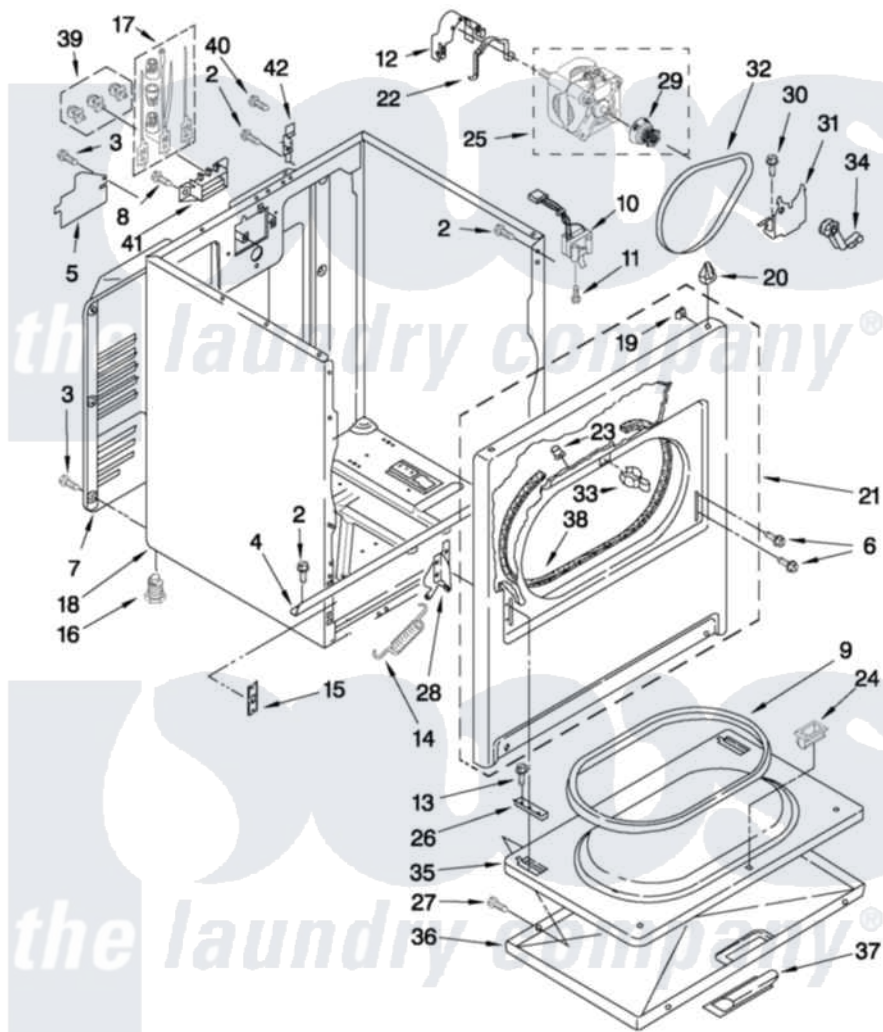

Whirlpool WED4900XW1 02 - CABINET PARTS

CABINET PARTS

For Model: WED4900XW1
(White)

FOR ORDERING INFORMATION REFER TO PARTS PRICE LIST

W10507476

3

Whirlpool [Residential Whirlpool WED4900XW1 Dryer Parts](#) Parts Diagram 02 - CABINET PARTS

[Click on the part number to view part](#)

Item	Original Part Number	Replaced By	Status	Part Description
2	3390631			Screw, 10-16 X 3/8
3	693995			Screw, Hex Head
4	W10236073			Bracket, Cabinet
5	3396795			Cover, Terminal Block
6	342043	486146		Screw
7	3396805	280043		Panel-Rear
8	3390631			Screw, 10-16 X 3/8
9	3390731			Seal, Door
10	3406107			Door Switch Assembly
11	697773	3395530		Screw
12	3404162			Clamp, Motor
13	3357011	308685		Side Trim)
14	W10041960			Spring, Door
15	3394083			Clip, Front Panel
16	3392100	49621		Feet-Leveling
NI	279810			Foot-Optional

17	279318		Terminal Tinned And Brass Panel
18	8530603	8533643	Cabinet
19	98234		Clip, U-Bend
20	8066092		Lock, Front Top
21	695620	279443	Panel
22	W10121316		Plug, Multivent
23	685203	279220	Clip
24	3389441		Door Catch Assembly
25	W10396029	279827	Motor-Drve
26	337189		Clip, Hinge
27	342055	488627	Screw
28	8066056		Hinge, Door
"	8066057		Hinge, Door
29	8066184		Pulley, Motor
30	3400500		Bolt, 3405245 5/16-18 X 3/4
31	348780		Base, Motor
32	W10131364	341241	Belt
33	696144	279570	Latch
34	691366		Idler And Pulley Assembly
35	695737		Door, Rear
36	3393549		Door, Front
37	W10095180		Handle, Door
38	3406129		Seal And Bearing Assembly
39	279393		Terminal Block Screw Kit
40	343641	681414	Screw, 10AB X 1/2
41	3397659		Block, Terminal
42	8066217		Hinge, Top