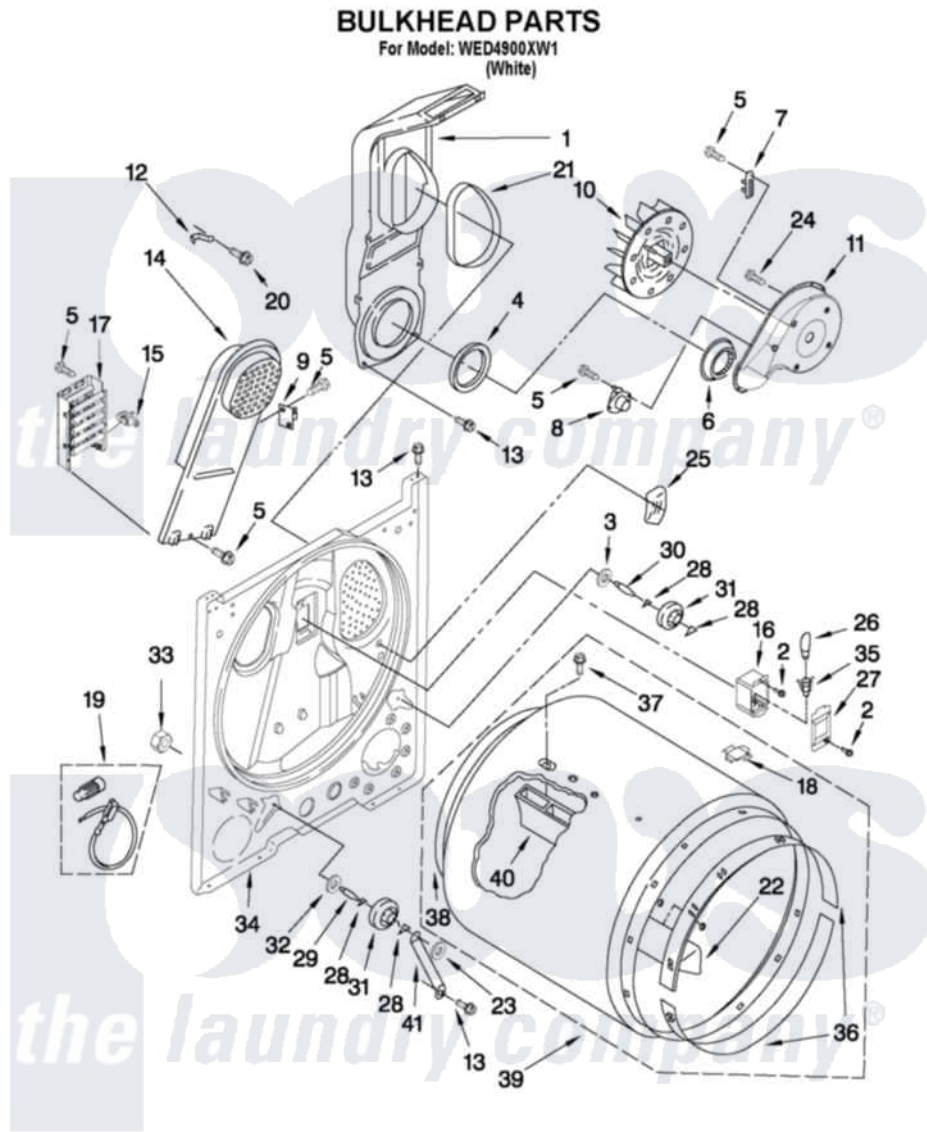

Whirlpool WED4900XW1 03 - BULKHEAD PARTS

BULKHEAD PARTS

For Model: WED4900XW1
(White)

FOR ORDERING INFORMATION REFER TO PARTS PRICE LIST

W10507476

5

Whirlpool [Residential Whirlpool WED4900XW1 Dryer Parts](#) Parts Diagram 03 - BULKHEAD PARTS
Click on the part number to view part

Item	Original Part Number	Replaced By	Status	Part Description
1	348368			Lint Chute Assembly
2	3390647	488729		Screw
3	3388703			Washer, Support
4	347139			Seal, Lint Chute
5	3348629	90767		Screw, 8A X 3/8 HeX Washer Head Tapping
6	696302			Shield, Exhaust
7	3392519			Thermal Limiter
8	8318268			Thermostat, Internal-Bias
9	3977393	279816		Cutoff-Tml
10	694089			Wheel, Blower
11	8577230			Housing, Blower
12	3398161			CLIP
13	343641	681414		Screw, 10AB X 1/2
14	8541818			Box, Heater
15	3977767			Thermostat, High Limit 250 F
16	3977373			Bracket, Drum Light