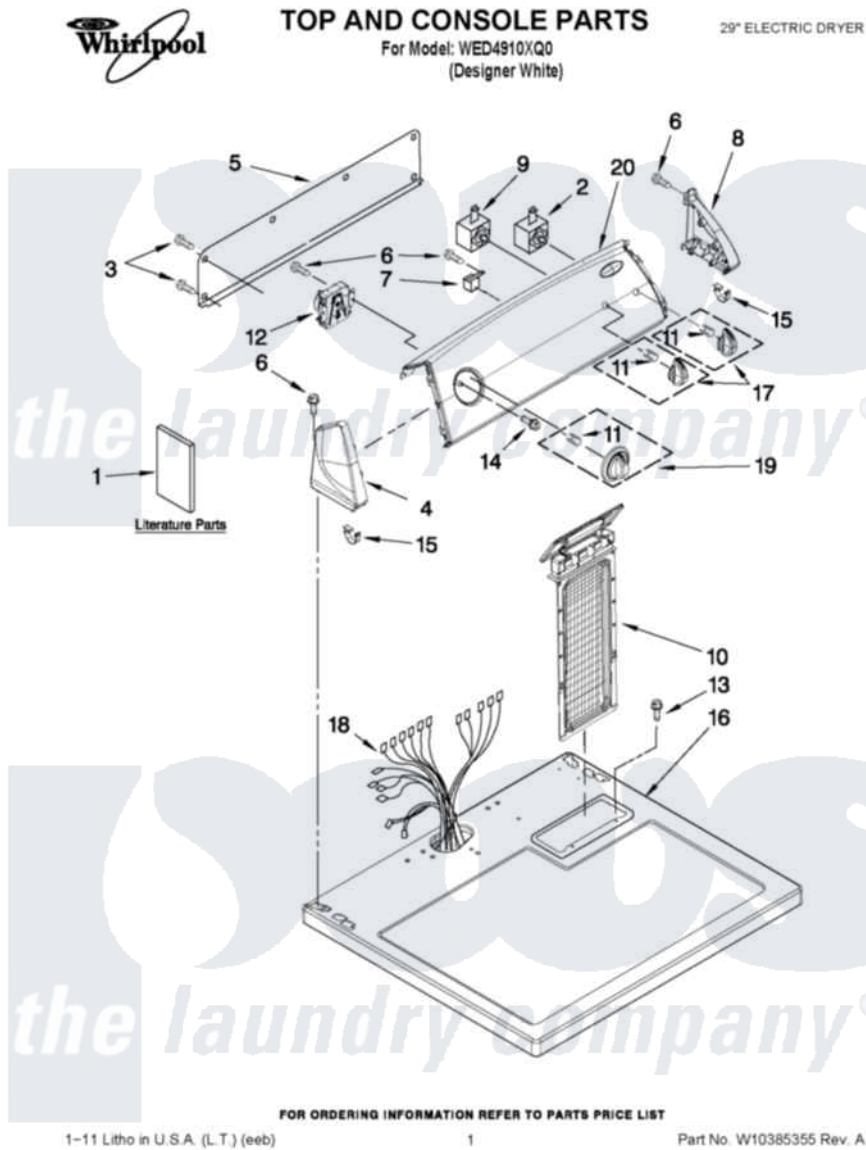

Whirlpool WED4910XQ0 01 - TOP AND CONSOLE PARTS

Whirlpool Residential Whirlpool WED4910XQ0 Dryer Parts Parts Diagram 01 - TOP AND CONSOLE PARTS
 Click on the part number to view part

Item	Original Part Number	Replaced By	Status	Part Description
1	W10096987		Not Available	INSTRUCTIONS, INSTALLATION
"	W10096986		Not Available	GUIDE, USE & CARE
"	W10185985		Not Available	Wiring Diagram
2	W10117655			Switch, Push-To-Start
3	693995			Screw, Hex Head
4	8566035	8565957		Cap, End
5	W10103406			Panel, Rear Console
6	3348629	90767		Screw, 8A X 3/8 HeX Washer Head Tapping
7	694419			Mini-Buzzer
8	8566032	8565954		Cap, End
9	3399639			Switch, Rotary Temperature
10	8557857			Screen, Lint
11	8536939			Clip, Knob
12	W10185982			Timer Assembly
13	688082	487210		Screw, For Mtg. Service

13	000903	407440	Capacitor
14	8533974	4331106	Screw, No.10-32 X 7/16
15	8312709		Clip-Console
16	8559800	8563663	Top
17	W10034380		Knob, Control
18	W10186095		Harness, Wiring
19	W10034750		Timer Knob Assembly
20	W10115387		Control Panel And Bracket Assembly