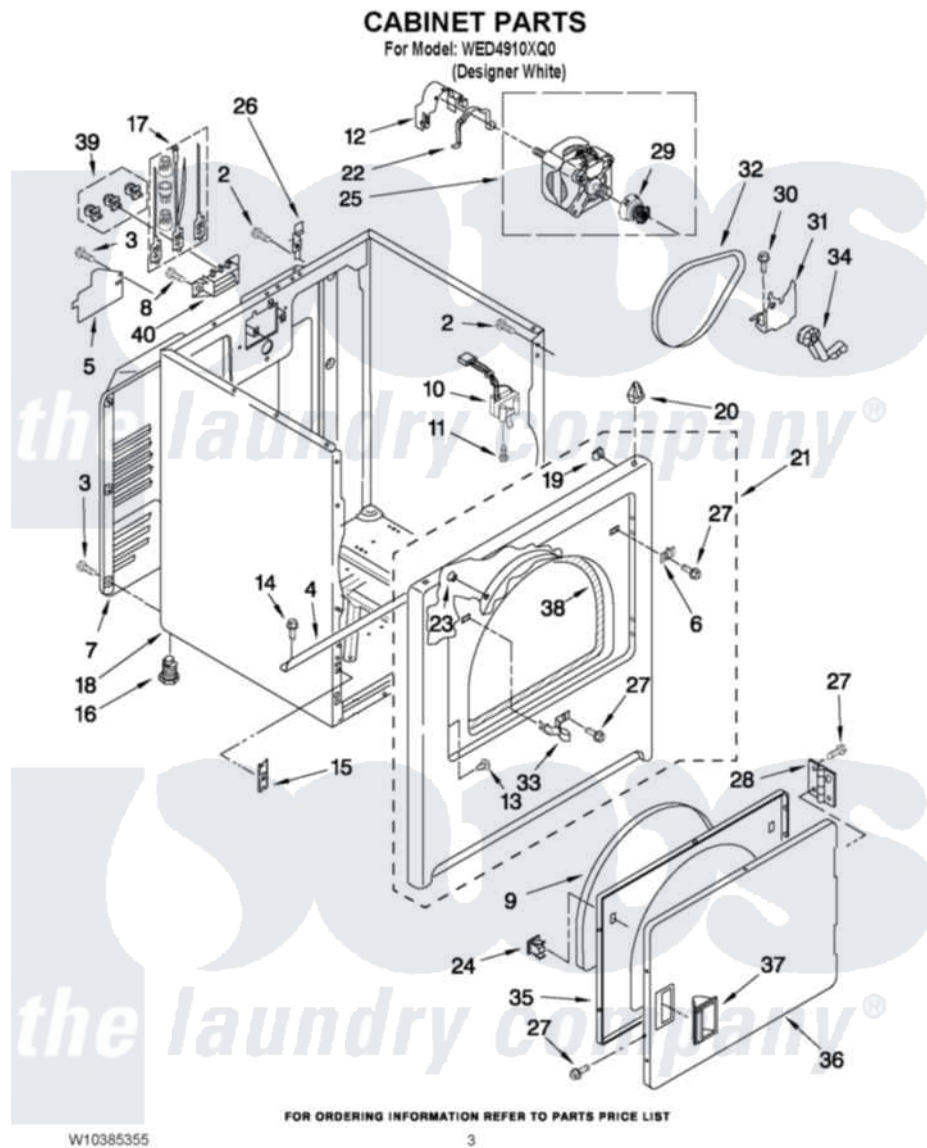

Whirlpool WED4910XQ0 02 - CABINET PARTS

Whirlpool Residential Whirlpool WED4910XQ0 Dryer Parts Parts Diagram 02 - CABINET PARTS
Click on the part number to view part

Item	Original Part Number	Replaced By	Status	Part Description
2	343641	681414		Screw, 10AB X 1/2
3	693995			Screw, Hex Head
4	W10236073			Bracket, Cabinet
5	3396795			Cover, Terminal Block
6	3403630			Plug, Strike Hole
7	3396805	280043		Panel-Rear
8	3393008	308685		Side Trim)
9	3405246			Seal, Door Push-To-Start
10	3406107			Door Switch Assembly
11	697773	3395530		Screw
12	3404162			Clamp, Motor
13	3404413			Plug, Hinge Hole
14	3390631			Screw, 10-16 X 3/8
15	3394083			Clip, Front Panel
16	3392100	49621		Feet-Leveling
"	279810			Foot-Optional

17	279318		Terminal Tinned And Brass Panel
18	8530603	8533643	Cabinet
19	98234		Clip, U-Bend
20	690363	18776	Lock, Front Top
21	W10224853		Front Panel Assembly
22	W10121316		Plug, Multivent
23	685203	279220	Clip
24	3389441		Door Catch Assembly
25	W10194250	279827	Motor-Drve
26	8066217		Hinge, Top
27	342055	488627	Screw
28	W10362431		Hinge And Pin Assembly
29	8066184		Pulley, Motor
30	3400500		Bolt, 3405245 5/16-18 X 3/4
31	348780		Base, Motor
32	W10131364	341241	Belt
33	3403431		Strike, Panel
34	691366		Idler And Pulley Assembly
35	3402341		Door, Inner
36	3402335		Door, Front
37	8566059		Handle, Door
38	3406129		Seal And Bearing Assembly
39	279393		Terminal Block Screw Kit
40	3397659		Block, Terminal