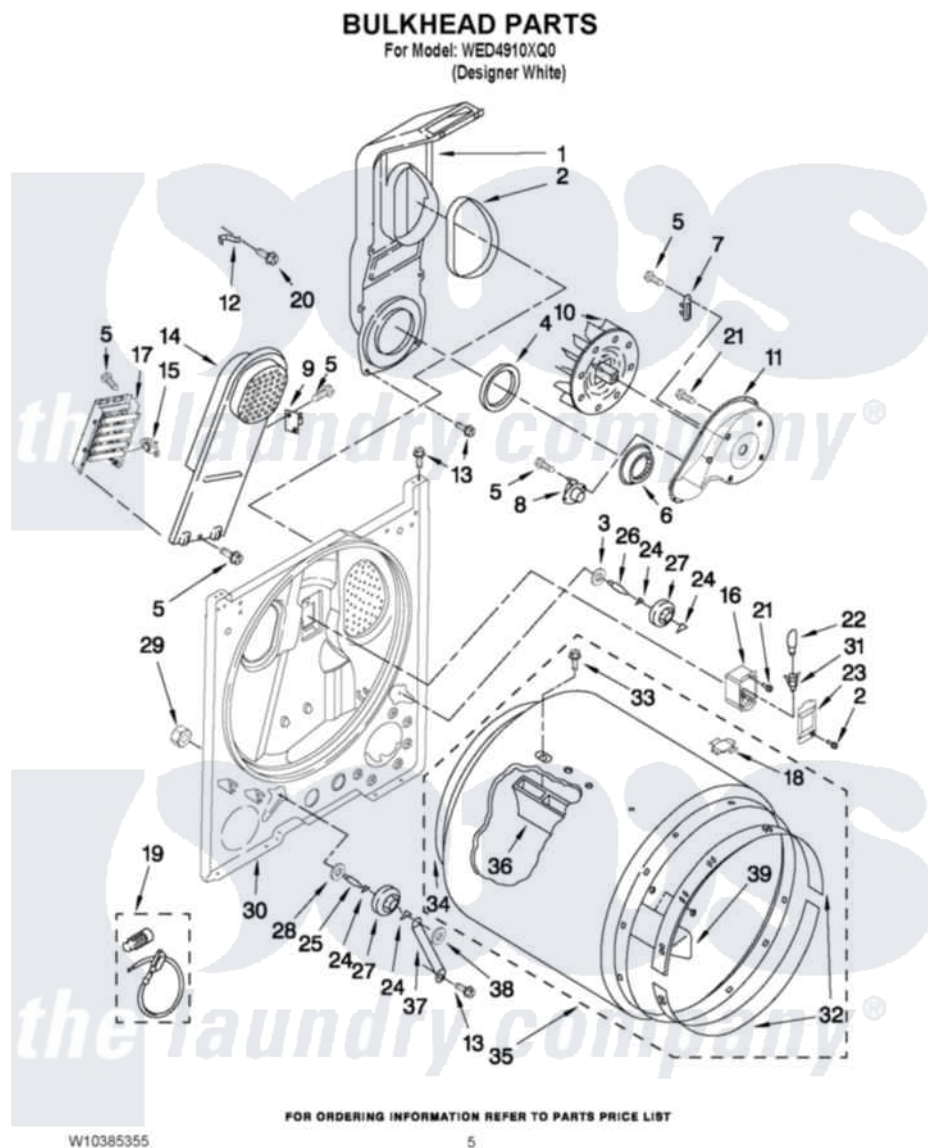

# Whirlpool WED4910XQ0 03 - BULKHEAD PARTS

Whirlpool [Residential Whirlpool WED4910XQ0 Dryer Parts](#) Parts Diagram 03 - BULKHEAD PARTS  
Click on the part number to view part

Item	Original Part Number	Replaced By	Status	Part Description
1	<a href="#">348368</a>			Lint Chute Assembly
2	<a href="#">339956</a>			Seal, Air Duct To Bulkhead
3	<a href="#">3388703</a>			Washer, Support
4	<a href="#">347139</a>			Seal, Lint Chute
5	<a href="#">90767</a>			Screw, 8A X 3/8 HeX Washer Head Tapping
6	<a href="#">696302</a>			Shield, Exhaust
7	<a href="#">3392519</a>			Thermal Limiter
8	<a href="#">3387134</a>			Thermostat, Internal-Bias
9	3977393	<a href="#">279816</a>		Cutoff-Tml
10	<a href="#">694089</a>			Wheel, Blower
11	<a href="#">8577230</a>			Housing, Blower
12	3398161			CLIP
13	343641	<a href="#">681414</a>		Screw, 10AB X 1/2
14	<a href="#">8541818</a>			Box, Heater
15	<a href="#">3977767</a>			Thermostat, High Limit 250 F
16	<a href="#">3977373</a>			Bracket, Drum Light