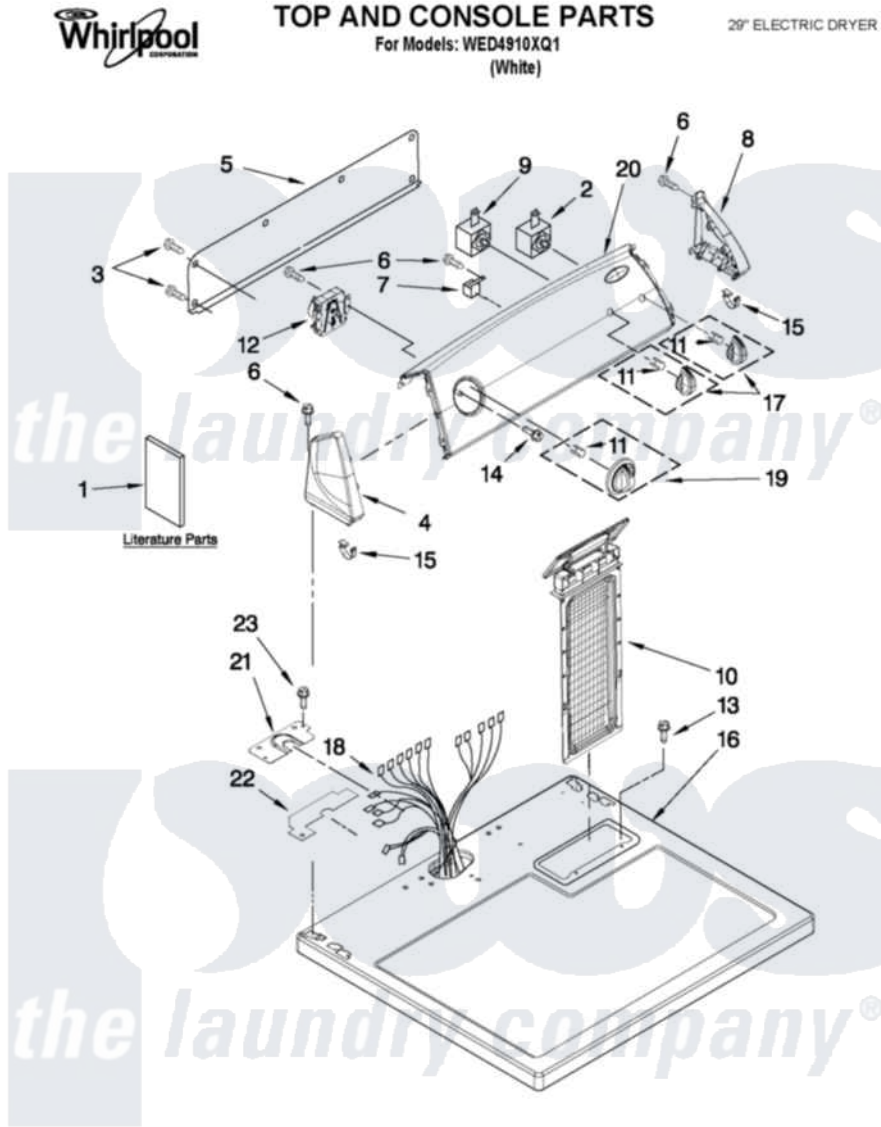

Whirlpool WED4910XQ1 01 - TOP AND CONSOLE PARTS

FOR ORDERING INFORMATION REFER TO PARTS PRICE LIST

5-12 Litho in U.S.A. (GG) (psw)

1

Part No. W10508268 Rev. A

Whirlpool Residential Whirlpool WED4910XQ1 Dryer Parts Parts Diagram 01 - TOP AND CONSOLE PARTS
 Click on the part number to view part

Item	Original Part Number	Replaced By	Status	Part Description
1	W10096987		Not Available	INSTRUCTIONS, INSTALLATION
"	W10096986		Not Available	GUIDE, USE & CARE
"	W10185985		Not Available	Wiring Diagram
2	W10117655			Switch, Push-To-Start
3	693995			Screw, Hex Head
4	8566035	8565957		Cap, End
5	W10103406			Panel, Rear Console
6	3348629	90767		Screw, 8A X 3/8 HeX Washer Head Tapping
7	694419			Mini-Buzzer
8	8566032	8565954		Cap, End
9	3399639			Switch, Rotary Temperature
10	8557857			Screen, Lint
11	8536939			Clip, Knob
12	W10185982			Timer Assembly
13	688082	487210		Screw, For Mtg. Service

13	000903	407440	Capacitor
14	8533974	4331106	Screw, No.10-32 X 7/16
15	8312709		Clip-Console
16	8559800	8563663	Top
17	W10034380		Knob, Control
18	W10470708		Harness, Wiring
19	W10034750		Timer Knob Assembly
20	W10486247	Not Available	CONTROL PANEL & BRACKET ASSEMBLY
21	W10112578		Harness, Bracket
22	W10112603		Seal, Harness
23	359625	487240	Screw, For Mtg. Service Capacitor