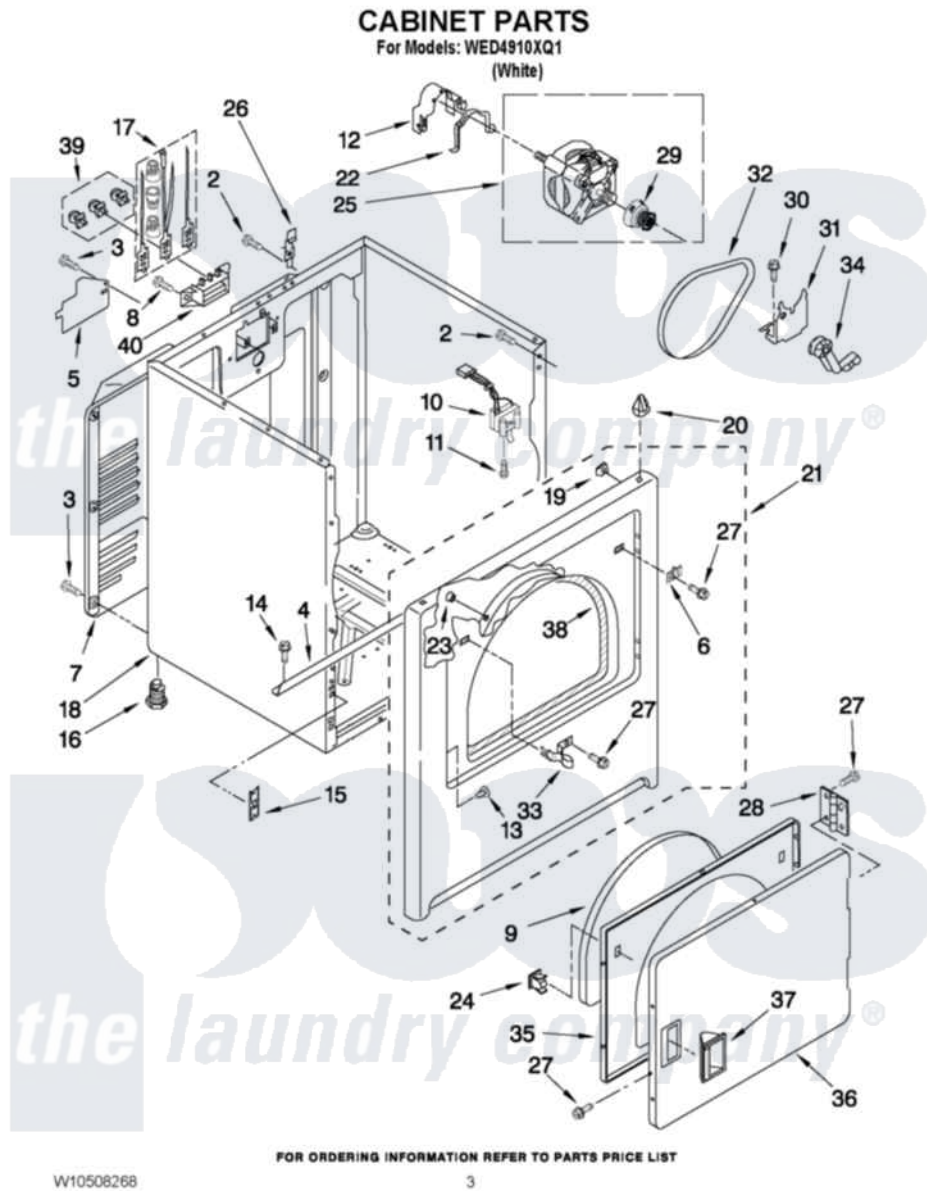

Whirlpool WED4910XQ1 02 - CABINET PARTS

Whirlpool [Residential Whirlpool WED4910XQ1 Dryer Parts](#) Parts Diagram 02 - CABINET PARTS
Click on the part number to view part

Item	Original Part Number	Replaced By	Status	Part Description
2	343641	681414		Screw, 10AB X 1/2
3	693995			Screw, Hex Head
4	W10236073			Bracket, Cabinet
5	3396795			Cover, Terminal Block
6	3403630			Plug, Strike Hole
7	3396805	280043		Panel-Rear
8	3393008	308685		Side Trim)
9	3405246			Seal, Door Push-To-Start
10	3406107			Door Switch Assembly
11	697773	3395530		Screw
12	3404162			Clamp, Motor
13	3404413			Plug, Hinge Hole
14	3390631			Screw, 10-16 X 3/8
15	3394083			Clip, Front Panel
16	3392100	49621		Feet-Leveling
NI	279810			Foot-Optional

17	279318		Terminal Tinned And Brass Panel
18	8530603	8533643	Cabinet
19	98234		Clip, U-Bend
20	8066092		Lock, Front Top
21	W10224853		Front Panel Assembly
22	W10121316		Plug, Multivent
23	685203	279220	Clip
24	3389441		Door Catch Assembly
25	W10396029	279827	Motor-Drve
26	8066217		Hinge, Top
27	342055	488627	Screw
28	W10362431		Hinge And Pin Assembly
29	8066184		Pulley, Motor
30	3400500		Bolt, 3405245 5/16-18 X 3/4
31	348780		Base, Motor
32	W10131364	341241	Belt
33	3403431		Strike, Panel
34	691362		Idler Pulley And Bearing Assembly
35	3402341		Door, Inner
36	3402335		Door, Front
37	8566059		Handle, Door
38	3406129		Seal And Bearing Assembly
39	279393		Terminal Block Screw Kit
40	3397659		Block, Terminal