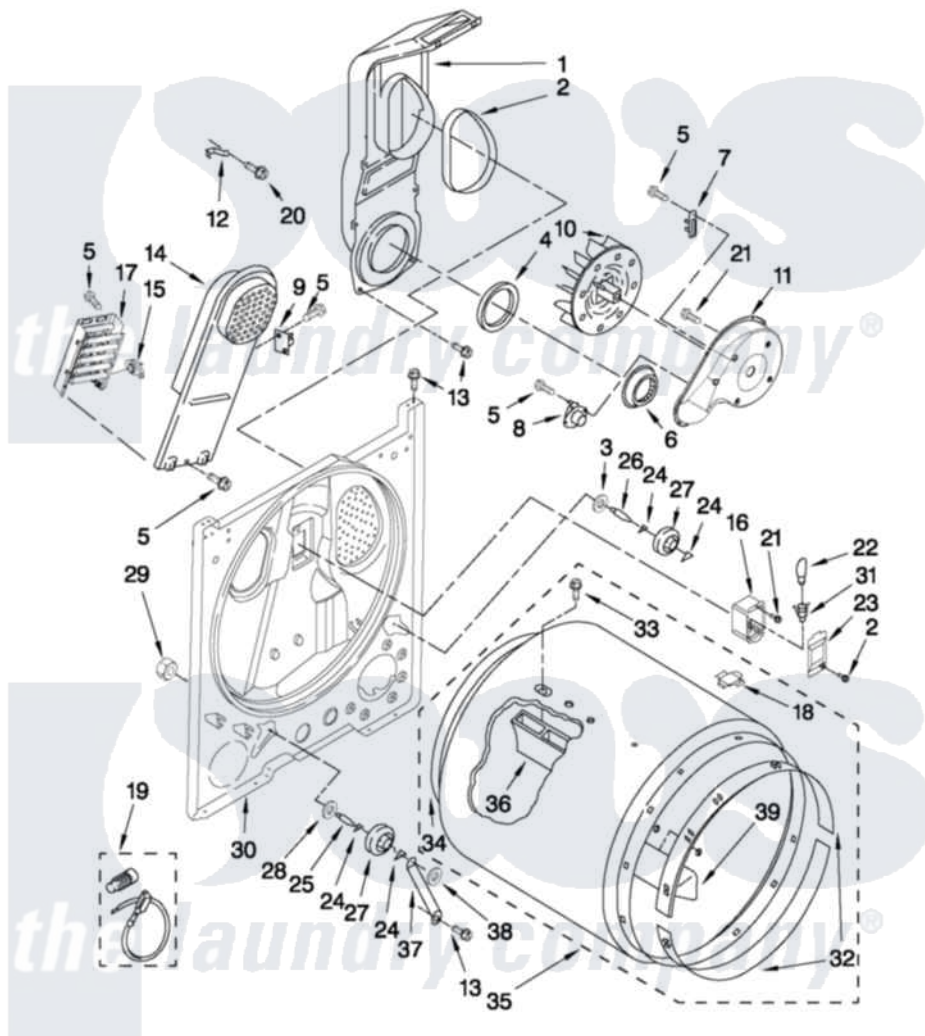

# Whirlpool WED4910XQ1 03 - BULKHEAD PARTS

## BULKHEAD PARTS

For Models: WED4910XQ1  
(White)

FOR ORDERING INFORMATION REFER TO PARTS PRICE LIST

W10508268

5

Whirlpool [Residential Whirlpool WED4910XQ1 Dryer Parts](#) Parts Diagram 03 - BULKHEAD PARTS

[Click on the part number to view part](#)

Item	Original Part Number	Replaced By	Status	Part Description
1	<a href="#">348368</a>			Lint Chute Assembly
2	<a href="#">339956</a>			Seal, Air Duct To Bulkhead
3	<a href="#">3388703</a>			Washer, Support
4	<a href="#">347139</a>			Seal, Lint Chute
5	<a href="#">90767</a>			Screw, 8A X 3/8 HeX Washer Head Tapping
6	<a href="#">696302</a>			Shield, Exhaust
7	<a href="#">3392519</a>			Thermal Limiter
8	<a href="#">3387134</a>			Thermostat, Internal-Bias
9	3977393	<a href="#">279816</a>		Cutoff-Tml
10	<a href="#">694089</a>			Wheel, Blower
11	<a href="#">8577230</a>			Housing, Blower
12	3398161			CLIP
13	343641	<a href="#">681414</a>		Screw, 10AB X 1/2
14	<a href="#">8541818</a>			Box, Heater
15	<a href="#">3977767</a>			Thermostat, High Limit 250 F
16	<a href="#">3977373</a>			Bracket, Drum Light