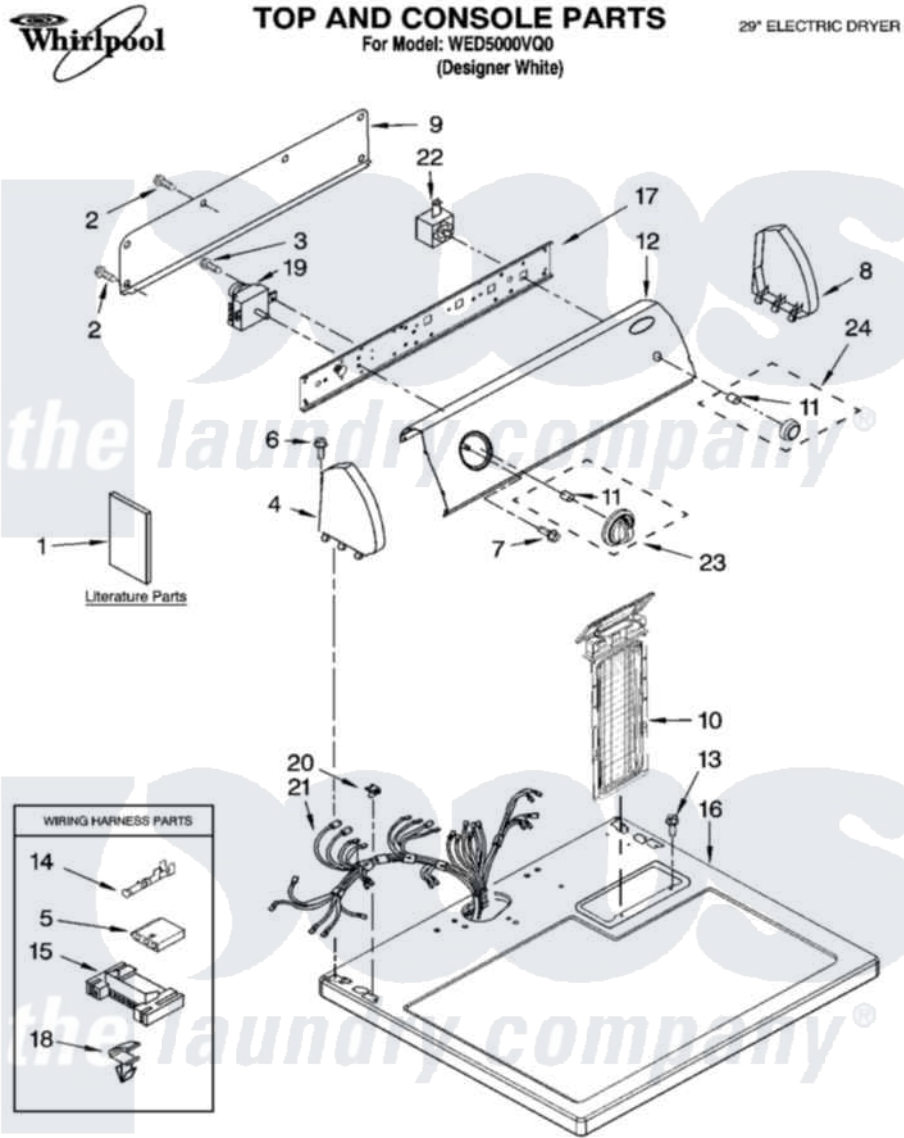

Whirlpool WED5000VQ0 01 - TOP AND CONSOLE PARTS

9-08 Litho in U.S.A. (LT) (psw)

1

Part No. W10224238 Rev.A.

Whirlpool Residential Whirlpool WED5000VQ0 Dryer Parts Parts Diagram 01 - TOP AND CONSOLE PARTS
 Click on the part number to view part

| Item | Original Part Number | Replaced By | Status | Part Description |
|------|-------------------------|-------------------------|---------------|--|
| 1 | W10150610 | | Not Available | Use & Care Guide |
| " | W10042960 | | Not Available | Sheet, Cycle Feature |
| " | W10150612 | | Not Available | Instructions, Installation |
| " | 8576793 | | Not Available | Wiring Diagram |
| " | BLANK | | Not Available | Following May Be Purchased DO-IT-YOURSELF REPAIR MANUALS |
| " | 677818 | | Not Available | Manual, Do-It- Yourself Repair (Dryer) |
| 2 | 693995 | | | Screw, Hex Head |
| 3 | 8533971 | 90767 | | Screw, 8A X 3/8 HeX Washer Head Tapping |
| 4 | 8271365 | 279962 | | Endcap |
| 5 | 3936144 | | | Do-It-Yourself Repair Manuals |
| 6 | 388326 | | | Screw, 8-18 X 1.25 |
| 7 | 8533951 | 3400859 | | Screw, Grounding |
| 8 | 8271359 | 279962 | | Endcap |
| 9 | 8274261 | | | Do-It-Yourself Repair Manuals |

| | | | |
|----|---------------------------|---------------------------|-----------------------------------|
| 10 | 8557861 | | Screen, Lint |
| 11 | 8536939 | | Clip, Knob |
| 12 | W10167874 | | Panel, Control |
| 13 | 688983 | 487240 | Screw, For Mtg. Service Capacitor |
| 14 | 94614 | | Terminal |
| 15 | 3395683 | | Receptacle, Multi-Terminal |
| 16 | 8557930 | 8563985 | Top |
| 17 | 8544895 | | Bracket, Control |
| 18 | 3394427 | | Clip-Harness |
| 19 | 8299778 | | Timer, 60 Hz |
| 20 | 357213 | | Nut, Push-In |
| 21 | 8576500 | W10450292 | Harness, Wiring |
| 22 | 3977456 | | Switch, Push-To-Start |
| 23 | 8566061 | | Timer Knob Assembly |
| 24 | 8566065 | | Knob, Push-To-Start |