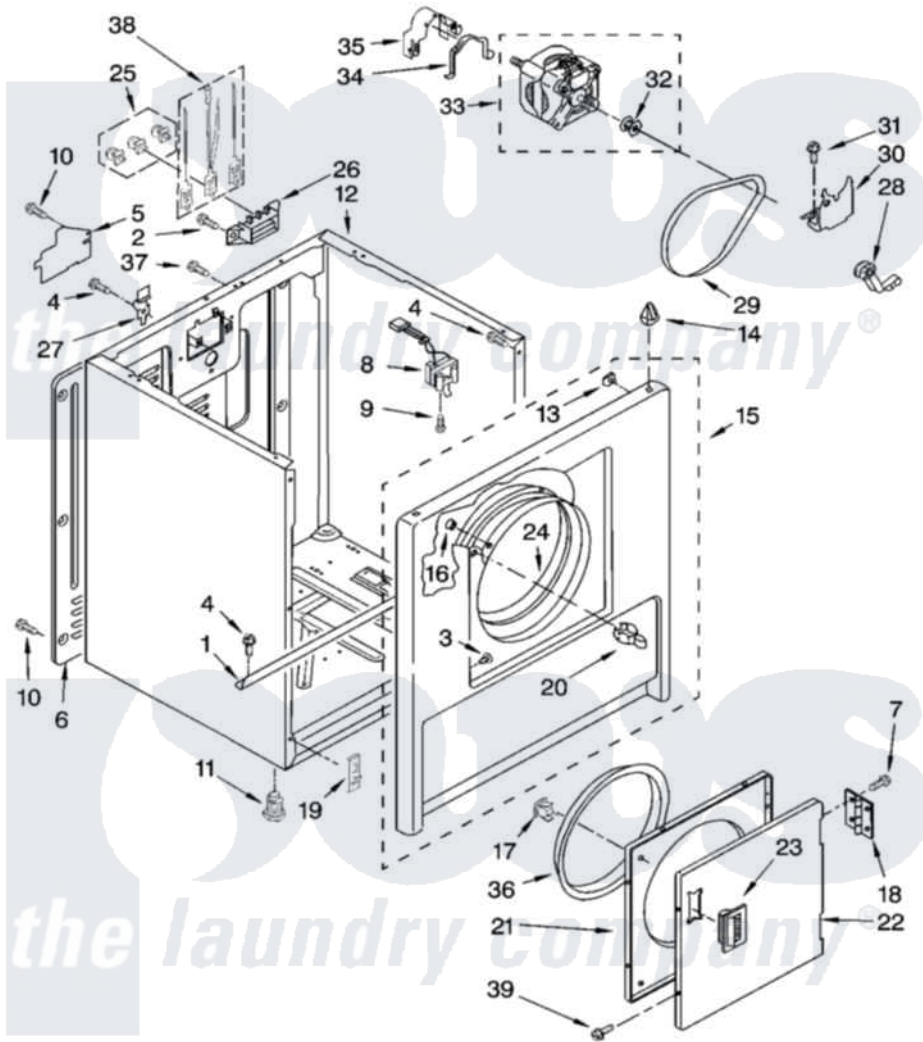

# Whirlpool WED5000VQ0 02 - CABINET PARTS

## CABINET PARTS

For Model: WED5000VQ0  
(Designer White)

W10224238

3

Whirlpool [Residential Whirlpool WED5000VQ0 Dryer Parts](#) Parts Diagram 02 - CABINET PARTS  
Click on the part number to view part

Item	Original Part Number	Replaced By	Status	Part Description
1	<a href="#">8541400</a>			Bracket, Cabinet
2	3393008	<a href="#">308685</a>		Side Trim )
3	<a href="#">3404413</a>			Plug, Hinge Hole
4	343641	<a href="#">681414</a>		Screw, 10AB X 1/2
5	<a href="#">3396795</a>			Cover, Terminal Block
6	3396807	<a href="#">280040</a>		Panel-Rear
7	342055	<a href="#">488627</a>		Screw
8	3406104	<a href="#">3406105</a>		Door Switch Assembly
9	697773	<a href="#">3395530</a>		Screw
10	<a href="#">693995</a>			Screw, Hex Head
11	3392100	<a href="#">49621</a>		Feet-Leveling
12	8530603	<a href="#">8533643</a>		Cabinet
13	<a href="#">98234</a>			Clip, U-Bend
14	690363	<a href="#">18776</a>		Lock, Front Top
15	3403571	<a href="#">279844</a>		Panel
16	685203	<a href="#">279220</a>		Clip