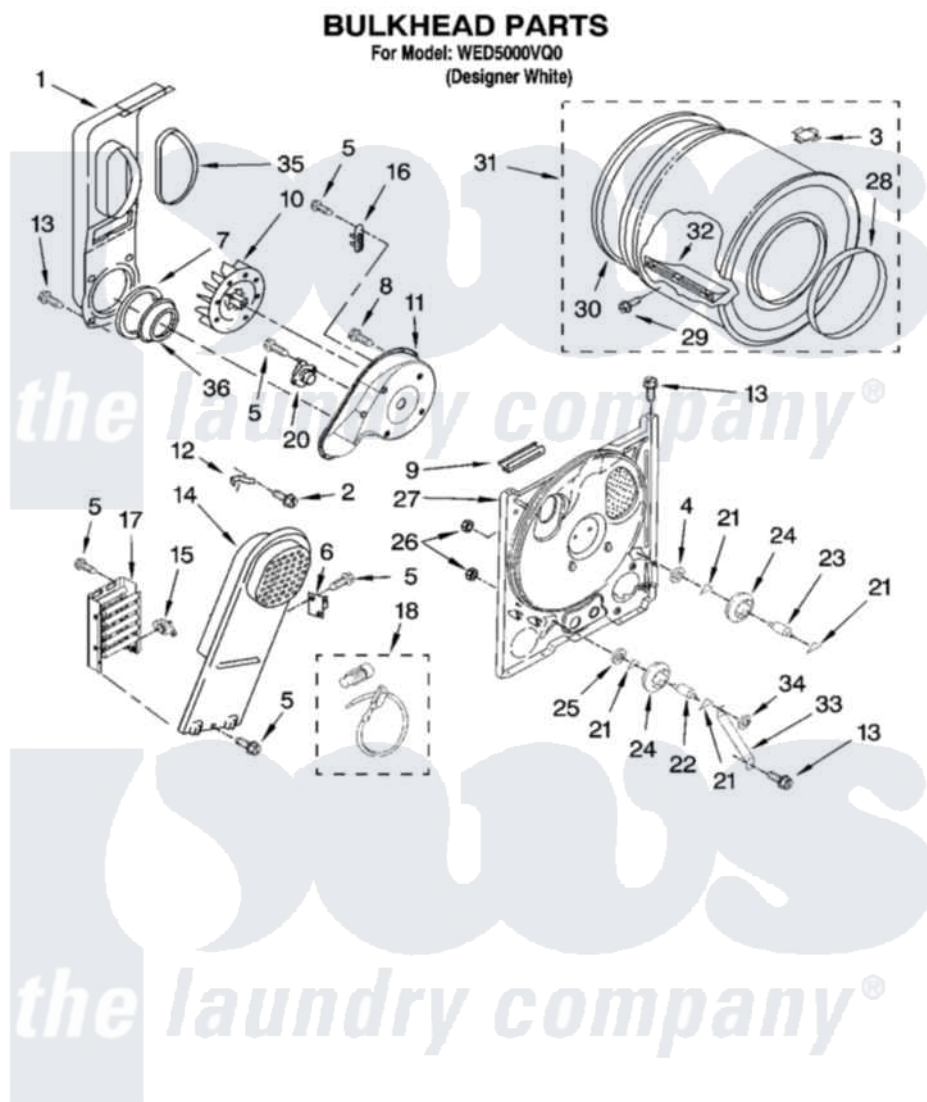

Whirlpool WED5000VQ0 03 - BULKHEAD PARTS, OPTIONAL PARTS (NOT INCLUDED)

W10224238

5

Whirlpool [Residential Whirlpool WED5000VQ0 Dryer Parts](#) Parts Diagram 03 - BULKHEAD PARTS, OPTIONAL PARTS (NOT INCLUDED)

[Click on the part number to view part](#)

Item	Original Part Number	Replaced By	Status	Part Description
1	694283	<a href="#">279505</a>		Chute
2	<a href="#">489463</a>			Screw, 8-18 X 1/16
3	<a href="#">8066086</a>			Plug, Drum Hole
4	<a href="#">3388703</a>			Washer, Support
5	<a href="#">90767</a>			Screw, 8A X 3/8 HeX Washer Head Tapping
6	3977393	<a href="#">279816</a>		Cutoff-Tml
7	<a href="#">347139</a>			Seal, Lint Chute
8	3390647	<a href="#">488729</a>		Screw
9	3392247	<a href="#">686889</a>		Pad
10	<a href="#">694089</a>			Wheel, Blower
11	<a href="#">8577230</a>			Housing, Blower
12	3398161			CLIP
13	343641	<a href="#">681414</a>		Screw, 10AB X 1/2
14	<a href="#">8541818</a>			Box, Heater