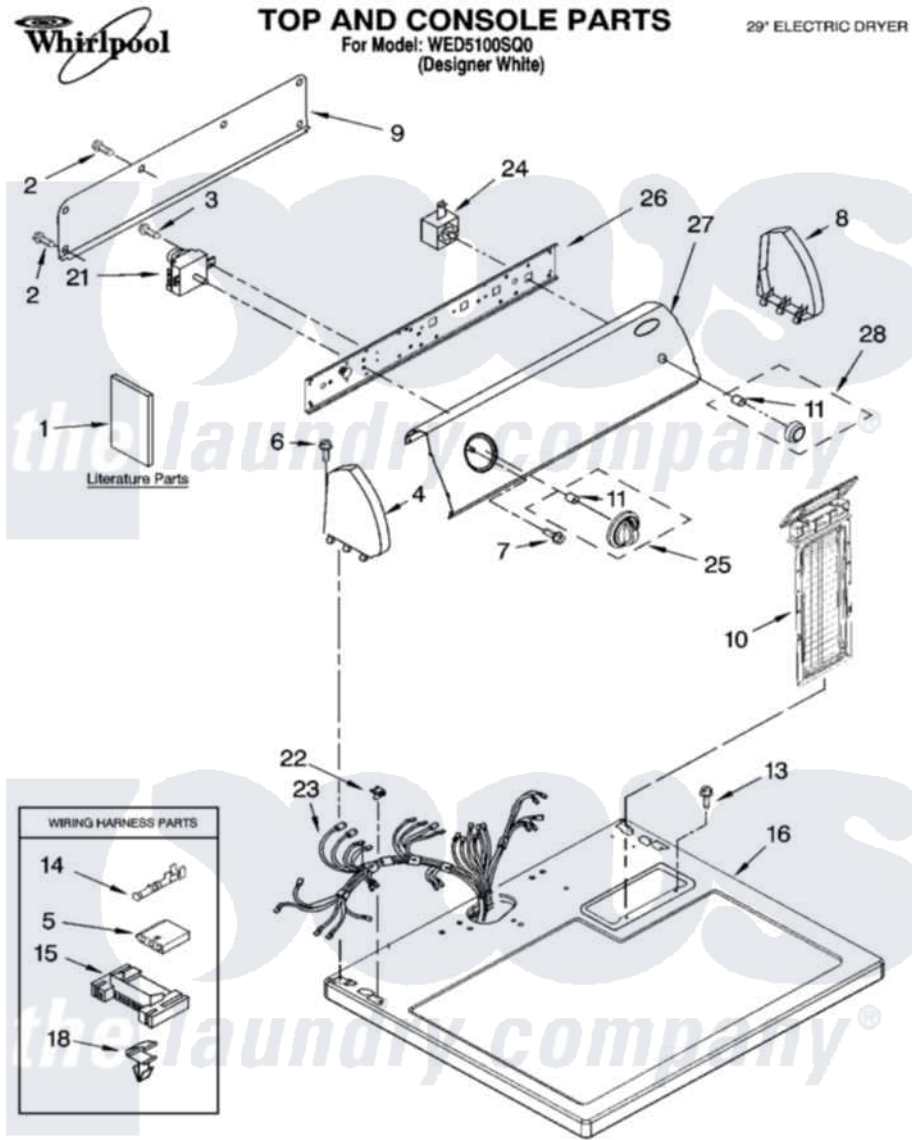

Whirlpool WED5100SQ0 01 - TOP AND CONSOLE PARTS

5-06 Litho in U.S.A. (LT)

1

Part No. 8181289

Whirlpool Residential Whirlpool WED5100SQ0 Dryer Parts Parts Diagram 01 - TOP AND CONSOLE PARTS
 Click on the part number to view part

Item	Original Part Number	Replaced By	Status	Part Description
1	8578183		Not Available	Use And Care Guide
"	W10042960		Not Available	Sheet, Cycle Feature
"	8577188		Not Available	Instructions, Installation
"	8528187			Wiring Diagram
"	BLANK		Not Available	Following May Be Purchased DO-IT-YOURSELF REPAIR MANUALS
"	677818		Not Available	Manual, Do-It- Yourself Repair (Dryer)
2	693995			Screw, Hex Head
3	8533971	90767		Screw, 8A X 3/8 HeX Washer Head Tapping
4	8271365	279962		Endcap
5	3936144			Do-It-Yourself Repair Manuals
6	388326			Screw, 8-18 X 1.25
7	8533951	3400859		Screw, Grounding
8	8271359	279962		Endcap
9	8274261			Do-It-Yourself Repair Manuals

10	8557861		Screen, Lint
11	8536939		Clip, Knob
13	688983	487240	Screw, For Mtg. Service Capacitor
14	94614		Terminal
15	3395683		Receptacle, Multi-Terminal
16	8557930	8563985	Top
18	3394427		Clip-Harness
21	8299774		Timer, 60 Hz
22	357213		Nut, Push-In
23	8299865	8576499	Harness, Wiring
24	3977456		Switch, Push-To-Start
25	8566061		Timer Knob Assembly
26	8544895		Bracket, Control
27	8578845		Panel, Control
28	8566065		Knob, Push-To-Start