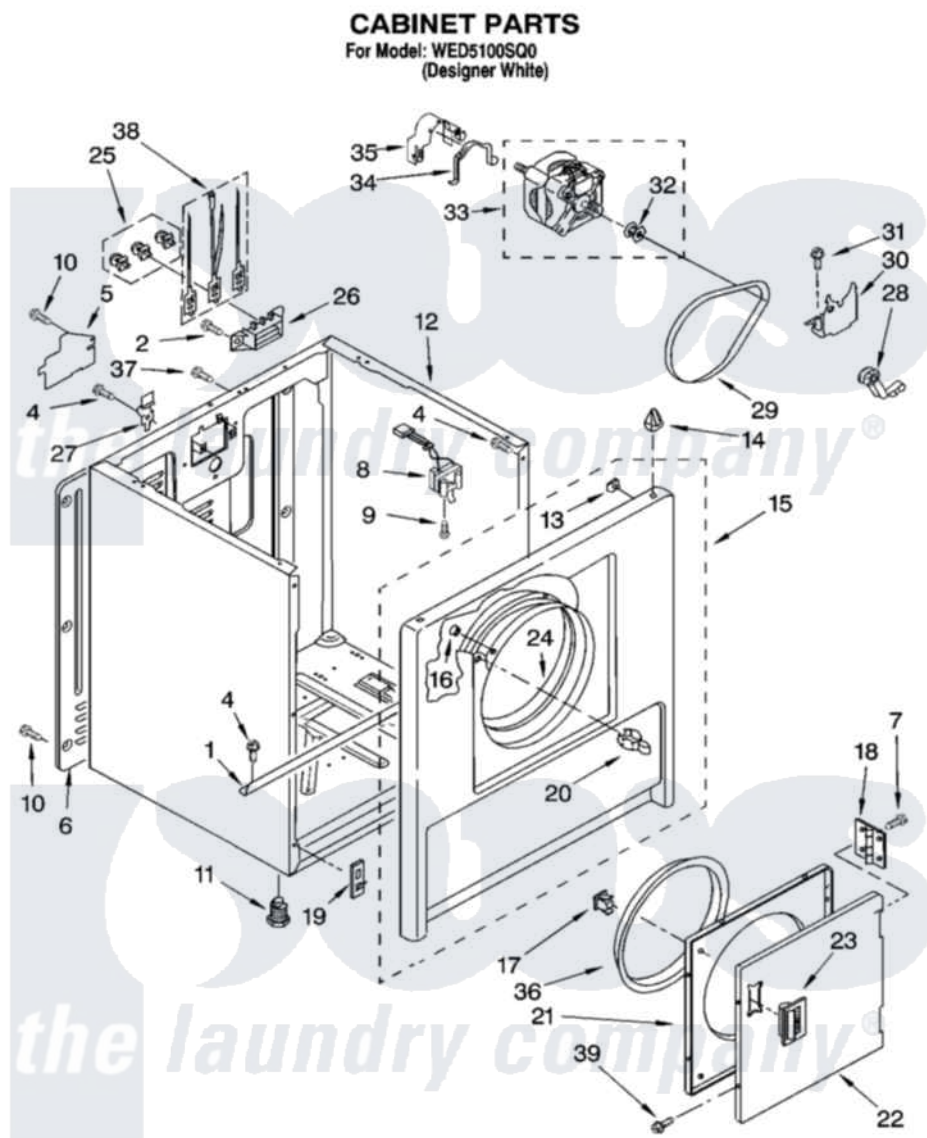

Whirlpool WED5100SQ0 02 - CABINET PARTS

8181289

3

Whirlpool [Residential Whirlpool WED5100SQ0 Dryer Parts](#) Parts Diagram 02 - CABINET PARTS
Click on the part number to view part

Item	Original Part Number	Replaced By	Status	Part Description
1	8541400			Bracket, Cabinet
2	3393008	308685		Side Trim)
4	343641	681414		Screw, 10AB X 1/2
5	3396795			Cover, Terminal Block
6	3396807	280040		Panel-Rear
7	694091			Trim, Side Right Hand
8	3406102			Door Switch Assembly
9	697773	3395530		Screw
10	693995			Screw, Hex Head
11	3392100	49621		Feet-Leveling
12	8530603	8533643		Cabinet
13	98234			Clip, U-Bend
14	690363	18776		Lock, Front Top
15	693197	280062		Panel
16	685203	279220		Clip
17	3389441			Door Catch Assembly

18	348023		Hinge And Pin Assembly
19	3394083		Clip, Front Panel
20	696144	279570	Latch
21	695656	280077	Door
22	348205		Door, Front
23	686711		Handle, Door
24	8066123	279264	Air Channel Box
25	279393		Terminal Block Screw Kit
26	3397659		Block, Terminal
27	8066217		Hinge, Top
28	691366		Idler And Pulley Assembly
29	8066065	341241	Belt
30	348780		Base, Motor
31	3400500		Bolt, 3405245 5/16-18 X 3/4
32	8066184		Pulley, Motor
33	8066206	279827	Motor-Drve
34	660658		Clamp, Motor Mounting 343481 685441
35	3404162		Clamp, Motor
36	3390734		Seal, Door
37	697776	4331106	Screw, No.10-32 X 7/16
38	279318		Terminal Tinned And Brass Panel
39	342055	488627	Screw