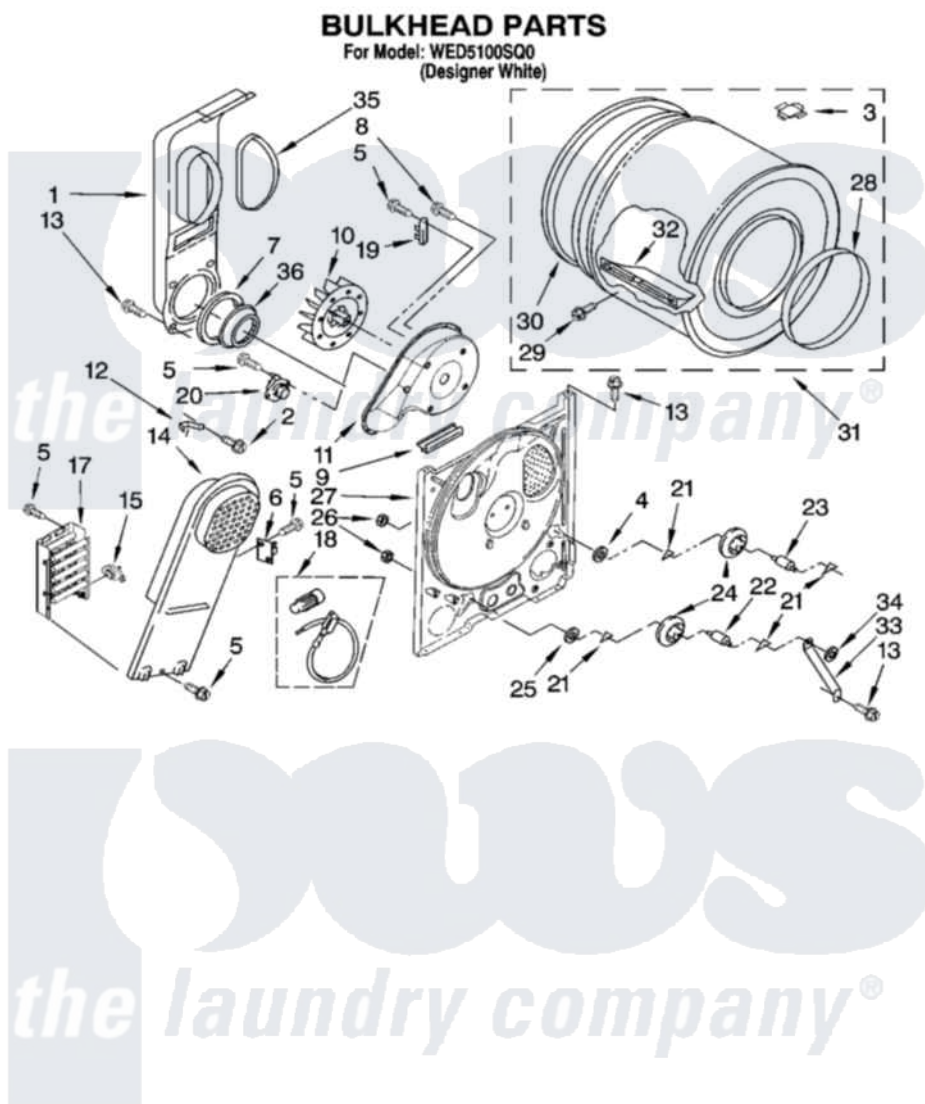

Whirlpool WED5100SQ0 03 - BULKHEAD PARTS, OPTIONAL PARTS (NOT INCLUDED)

8161289

5

Whirlpool [Residential Whirlpool WED5100SQ0 Dryer Parts](#) Parts Diagram 03 - BULKHEAD PARTS, OPTIONAL PARTS (NOT INCLUDED)

[Click on the part number to view part](#)

Item	Original Part Number	Replaced By	Status	Part Description
1	694283	279505		Chute
2	489463			Screw, 8-18 X 1/16
3	8066086			Plug, Drum Hole
4	3388703			Washer, Support
5	90767			Screw, 8A X 3/8 HeX Washer Head Tapping
6	3977393	279816		Cutoff-Tml
7	347139			Seal, Lint Chute
8	3390647	488729		Screw
9	3392247	686889		Pad
10	694089			Wheel, Blower
11	8577230			Housing, Blower
12	3398161			CLIP
13	343641	681414		Screw, 10AB X 1/2
14	8541818			Box, Heater

15	3977767		Thermostat, High Limit 250 F
17	8565582	279838	Element
18	279457		Wire Kit, Terminal
19	3392519		Thermal Limiter
20	660039	694674	Thermistor-Fix
21	690997		Washer, Thrust
22	3399506	W10359270	Shaft, Drum Roller Threads
23	3399507	W10359269	Shaft, Drum Roller Threads
24	3397590	349241T	Support
25	348197		Washer, Support
26	3359452		Nut, Lock
27	8529955	279793	Bulkhead
28	3394508		Ring, Bearing
29	97787	W10109200	Screw, Baffle Mounting
30	8066085	239087	Seal
31	3396775		Drum Assembly
32	342847		Baffle, Drum
33	3976435		Bracket, Support
34	90296		Nut, Push On
35	339956		Seal, Air Duct To Bulkhead
36	696302		Shield, Exhaust
	BLANK	Not Available	ACCESSORY PARTS
"	279948	4392065	Kit, Dryer Repair
"	8522199		Accessory Parts
"	689790		Dry Rack
"	72017		Paint, Touch-Up
"	350930		Paint, Pressurized Spray B
"	350938		Paint, Pressurized Spray B
"	799344		Paint, Touch-Up)