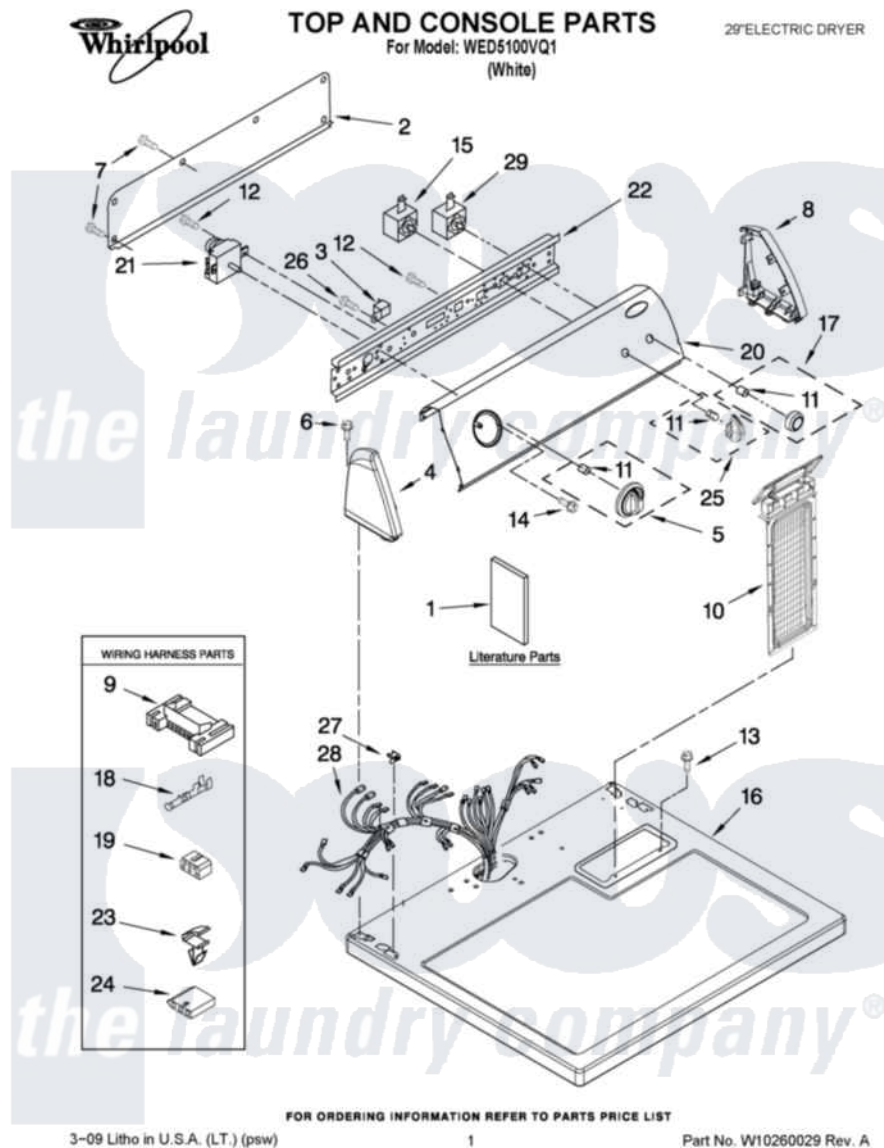

Whirlpool WED5100VQ1 01 - TOP AND CONSOLE PARTS

Whirlpool Residential Whirlpool WED5100VQ1 Dryer Parts Parts Diagram 01 - TOP AND CONSOLE PARTS
Click on the part number to view part

Item	Original Part Number	Replaced By	Status	Part Description
1	W10150612		Not Available	Instructions, Installation
"	W10042960		Not Available	Sheet, Cycle Feature
"	W10150610		Not Available	Use & Care Guide
"	W10185985		Not Available	Wiring Diagram
2	8274261			Do-It-Yourself Repair Manuals
3	694419			Mini-Buzzer
4	8271365	279962		Endcap
5	8566061			Timer Knob Assembly
6	388326			Screw, 8-18 X 1.25
7	693995			Screw, Hex Head
8	8271359	279962		Endcap
9	3395683			Receptacle, Multi-Terminal
10	8557857			Screen, Lint
11	8536939			Clip, Knob
12	8533971	90767		Screw, 8A X 3/8 HeX Washer Head Tapping
				Screw, For Mfg. Service

13	688983	487240	Screw, For Mtg. Service Capacitor
14	8533951	3400859	Screw, Grounding
15	3399639		Switch, Rotary Temperature
16	8557930	8563985	Top
17	8566073		Knob, Push-To-Start
18	94614		Terminal
19	3347243		Block, Disconnect
20	W10167875		Panel, Control
21	W10185982		Timer Assembly
22	8544895		Bracket, Control
23	3394427		Clip-Harness
24	3936144		Do-It-Yourself Repair Manuals
25	8565944		Knob, Control
26	8533971	90767	Screw, 8A X 3/8 Hex Washer Head Tapping
27	357213		Nut, Push-In
28	W10186095		Harness, Wiring
29	3398095		Switch, Push-To-Start