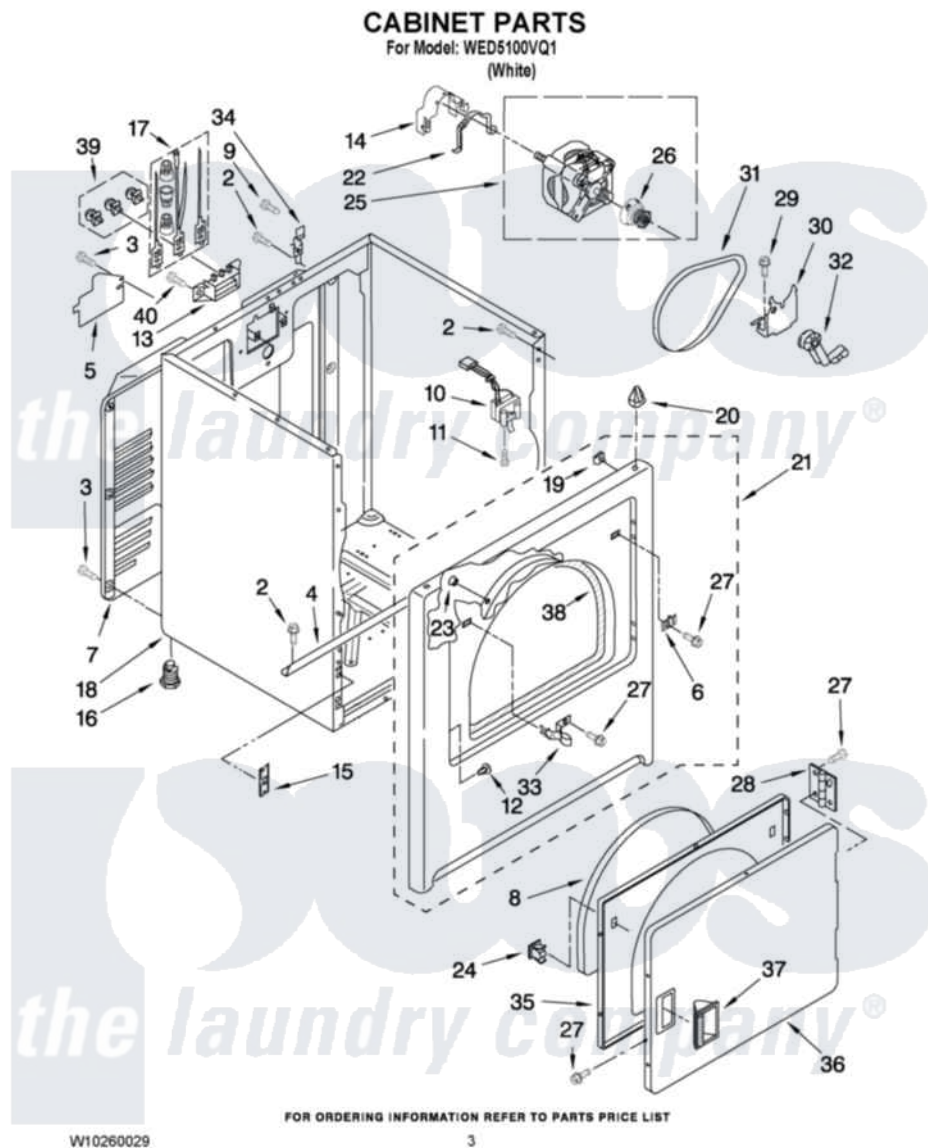

Whirlpool WED5100VQ1 02 - CABINET PARTS

Whirlpool Residential Whirlpool WED5100VQ1 Dryer Parts Parts Diagram 02 - CABINET PARTS
Click on the part number to view part

Item	Original Part Number	Replaced By	Status	Part Description
2	343641	681414		Screw, 10AB X 1/2
3	693995			Screw, Hex Head
4	8541400			Bracket, Cabinet
5	3396795			Cover, Terminal Block
6	3403630			Plug, Strike Hole
7	3396805	280043		Panel-Rear
8	3405246			Seal, Door Push-To-Start
9	697776	4331106		Screw, No.10-32 X 7/16
10	3406107			Door Switch Assembly
11	697773	3395530		Screw
12	3404413			Plug, Hinge Hole
13	3397659			Block, Terminal
14	3404162			Clamp, Motor
15	3394083			Clip, Front Panel
16	3392100	49621		Feet-Leveling
"	279810			Foot-Optional

17	279318		Terminal Tinned And Brass Panel
18	8530603	8533643	Cabinet
19	98234		Clip, U-Bend
20	690363	18776	Lock, Front Top
21	W10224853		Front Panel Assembly
22	W10121316		Plug, Multivent
23	685203	279220	Clip
24	3389441		Door Catch Assembly
25	W10194250	279827	Motor-Drve
26	8066184		Pulley, Motor
27	342055	488627	Screw
28	3405514	W10362431	Hinge And Pin Assembly
29	3400500		Bolt, 3405245 5/16-18 X 3/4
30	348780		Base, Motor
31	W10131364	341241	Belt
32	691366		Idler And Pulley Assembly
33	3403431		Strike, Panel
34	8066217		Hinge, Top
35	3402341		Door, Inner
36	3402335		Door, Front
37	8566059		Handle, Door
38	3406129		Seal And Bearing Assembly
39	279393		Terminal Block Screw Kit
40	3393008	308685	Side Trim)