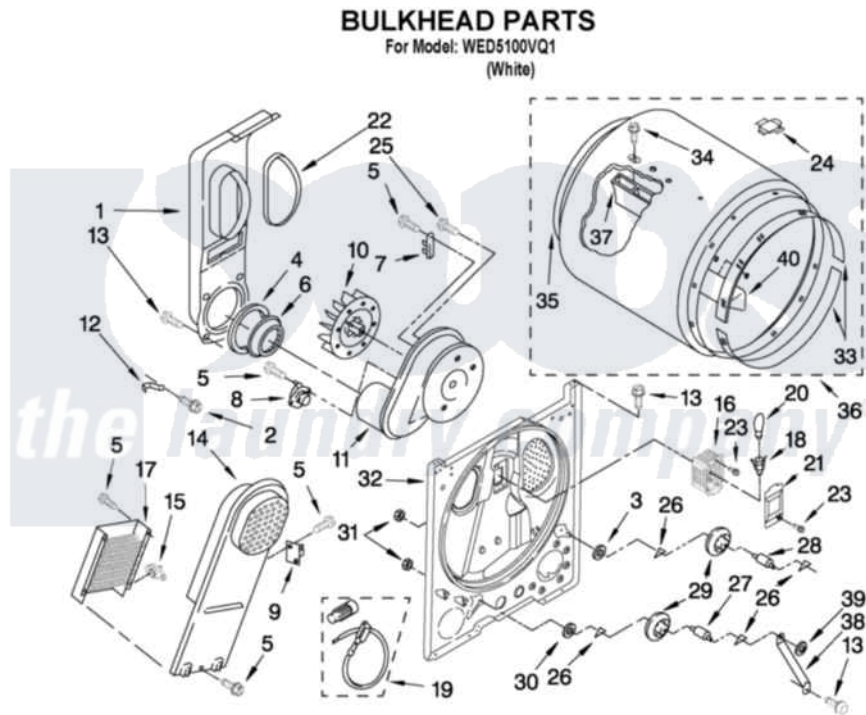

Whirlpool WED5100VQ1 03 - BULKHEAD PARTS

W10260029

FOR ORDERING INFORMATION REFER TO PARTS PRICE LIST

5

Whirlpool [Residential Whirlpool WED5100VQ1 Dryer Parts](#) Parts Diagram 03 - BULKHEAD PARTS
Click on the part number to view part

Item	Original Part Number	Replaced By	Status	Part Description
1	348368			Lint Chute Assembly
2	489463			Screw, 8-18 X 1/16
3	3388703			Washer, Support
4	347139			Seal, Lint Chute
5	90767			Screw, 8A X 3/8 HeX Washer Head Tapping
6	696302			Shield, Exhaust
7	3392519			Thermal Limiter
8	3387134			Thermostat, Internal-Bias
9	3977393	279816		Cutoff-Tml
10	694089			Wheel, Blower
11	8577230			Housing, Blower
12	8066155			Clip, Heater Box
13	343641	681414		Screw, 10AB X 1/2
14	8541818			Box, Heater
15	3977767			Thermostat, High Limit 250 F
16	3977373			Bracket, Drum Light

17	3403585	279838	Element
18	W10136369		Socket, Drum Light Assembly
19	279457		Wire Kit, Terminal
20	3406124	22002263	Lamp
21	3402841	8532165	Lens, Drum Light
22	339956		Seal, Air Duct To Bulkhead
23	487909	488729	Screw
24	8066086		Plug, Drum Hole
25	3390647	488729	Screw
26	690997		Washer, Thrust
27	3399506	W10359270	Shaft, Drum Roller Threads
28	3399507	W10359269	Shaft, Drum Roller Threads
29	3397590	349241T	Support
30	348197		Washer, Support
31	3359452		Nut, Lock
32	3403493	279798	Bulkhead
33	692526	279441	BeaRng-Rng
34	W10219342		Screw, Baffle Mounting
35	3406130	279857	Seal
36	695587		Drum Assembly
37	692490		Baffle, Drum
38	3976434		Bracket, Support Shaft
39	90296		Nut, Push On
40	3403636		Baffle, Drum