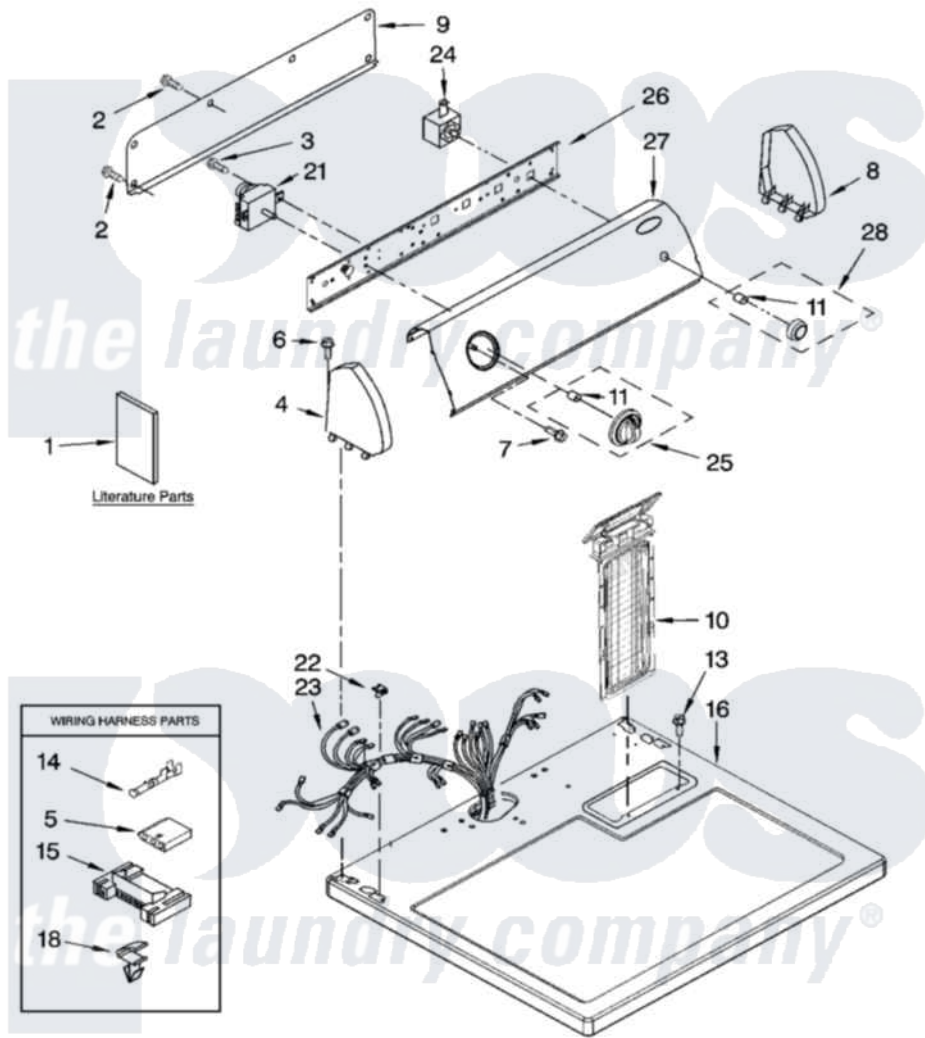

Whirlpool WED5200TQ0 01 - TOP AND CONSOLE PARTS

TOP AND CONSOLE PARTS

For Model: WED5200TQ0
(Designer White)

29" ELECTRIC DRYER

2-07 Litho in U.S.A. (LT)

1

Part No. W10131185 Rev.A.

Whirlpool Residential Whirlpool WED5200TQ0 Dryer Parts Parts Diagram 01 - TOP AND CONSOLE PARTS

[Click on the part number to view part](#)

Item	Original Part Number	Replaced By	Status	Part Description
1	8578183		Not Available	Use And Care Guide
"	W10042960		Not Available	Sheet, Cycle Feature
"	8577188		Not Available	Instructions, Installation
"	8576793		Not Available	Wiring Diagram
"	BLANK		Not Available	Following May Be Purchased DO-IT-YOURSELF REPAIR MANUALS
"	677818		Not Available	Manual, Do-It- Yourself Repair (Dryer)
2	693995			Screw, Hex Head
3	8533971	90767		Screw, 8A X 3/8 HeX Washer Head Tapping
4	8271365	279962		Endcap
5	3936144			Do-It-Yourself Repair Manuals
6	388326			Screw, 8-18 X 1.25
7	8533951	3400859		Screw, Grounding
8	8271359	279962		Endcap
9	8274261			Do-It-Yourself Repair Manuals

10	8557861		Screen, Lint
11	8536939		Clip, Knob
13	688983	487240	Screw, For Mtg. Service Capacitor
14	94614		Terminal
15	3395683		Receptacle, Multi-Terminal
16	8557930	8563985	Top
18	3394427		Clip-Harness
21	8299778		Timer, 60 Hz
22	357213		Nut, Push-In
23	8576500	W10450292	Harness, Wiring
24	3977456		Switch, Push-To-Start
25	8566061		Timer Knob Assembly
26	8544895		Bracket, Control
27	8578844		Panel, Control
28	8566065		Knob, Push-To-Start