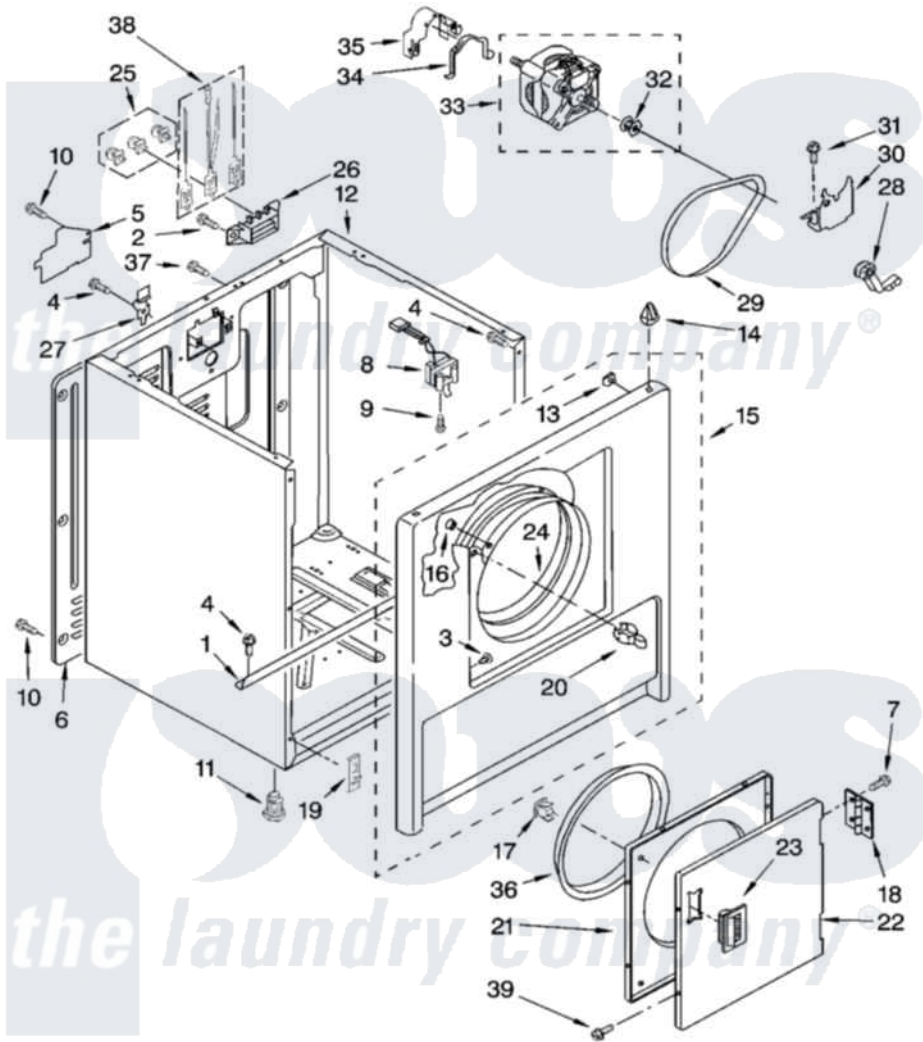

Whirlpool WED5200TQ0 02 - CABINET PARTS

CABINET PARTS

For Model: WED5200TQ0
(Designer White)

W10131185

3

Whirlpool [Residential Whirlpool WED5200TQ0 Dryer Parts](#) Parts Diagram 02 - CABINET PARTS

[Click on the part number to view part](#)

Item	Original Part Number	Replaced By	Status	Part Description
1	8541400			Bracket, Cabinet
2	3393008	308685		Side Trim)
3	3404413			Plug, Hinge Hole
4	343641	681414		Screw, 10AB X 1/2
5	3396795			Cover, Terminal Block
6	3396807	280040		Panel-Rear
7	342055	488627		Screw
8	3406104	3406105		Door Switch Assembly
9	697773	3395530		Screw
10	693995			Screw, Hex Head
11	3392100	49621		Feet-Leveling
12	8530603	8533643		Cabinet
13	98234			Clip, U-Bend
14	690363	18776		Lock, Front Top
15	3403571	279844		Panel
16	685203	279220		Clip

17	690081	279570	Latch
18	3405514	W10362431	Hinge And Pin Assembly
19	3394083		Clip, Front Panel
20	696144	279570	Latch
21	3403371		Door, Inner
22	3403361		Door Front
23	8566059		Handle, Door
24	8066124	279264	Air Channel Box
25	279393		Terminal Block Screw Kit
26	3397659		Block, Terminal
27	8066217		Hinge, Top
28	691366		Idler And Pulley Assembly
29	8066065	341241	Belt
30	348780		Base, Motor
31	3400500		Bolt, 3405245 5/16-18 X 3/4
32	8066184		Pulley, Motor
33	8066206	279827	Motor-Drve
34	660658		Clamp, Motor Mounting 343481 685441
35	3404162		Clamp, Motor
36	3405245		5/16-18 X 3/4
37	697776	4331106	Screw, No.10-32 X 7/16
38	279318		Terminal Tinned And Brass Panel
39	342055	488627	Screw