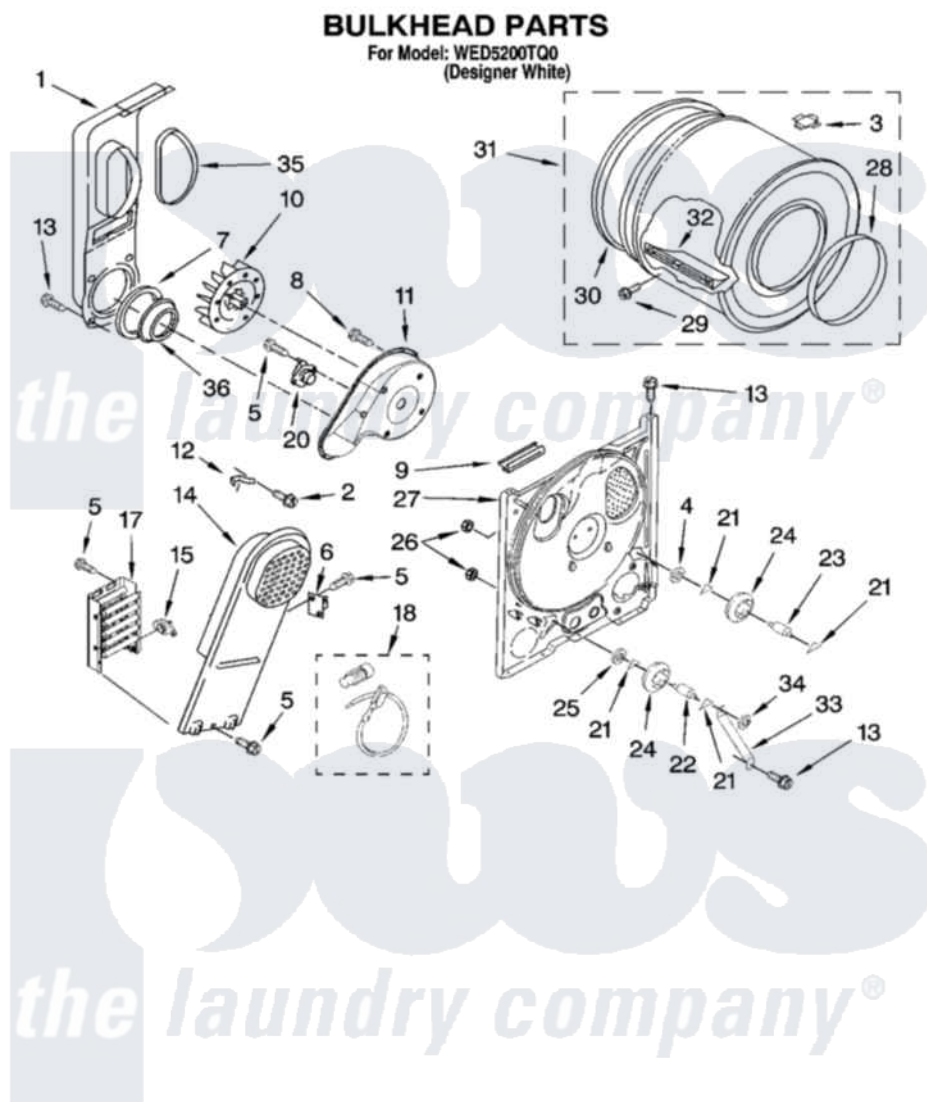

**Whirlpool WED5200TQ0 03 - BULKHEAD PARTS, OPTIONAL PARTS (NOT INCLUDED)**

W10131185

5

Whirlpool [Residential Whirlpool WED5200TQ0 Dryer Parts](#) Parts Diagram 03 - BULKHEAD PARTS, OPTIONAL PARTS (NOT INCLUDED)

[Click on the part number to view part](#)

Item	Original Part Number	Replaced By	Status	Part Description
1	694283	<a href="#">279505</a>		Chute
2	<a href="#">489463</a>			Screw, 8-18 X 1/16
3	<a href="#">8066086</a>			Plug, Drum Hole
4	<a href="#">3388703</a>			Washer, Support
5	<a href="#">90767</a>			Screw, 8A X 3/8 HeX Washer Head Tapping
6	3977393	<a href="#">279816</a>		Cutoff-Tml
7	<a href="#">347139</a>			Seal, Lint Chute
8	3390647	<a href="#">488729</a>		Screw
9	3392247	<a href="#">686889</a>		Pad
10	<a href="#">694089</a>			Wheel, Blower
11	<a href="#">8577230</a>			Housing, Blower
12	3398161			CLIP
13	343641	<a href="#">681414</a>		Screw, 10AB X 1/2
14	<a href="#">8541818</a>			Box, Heater