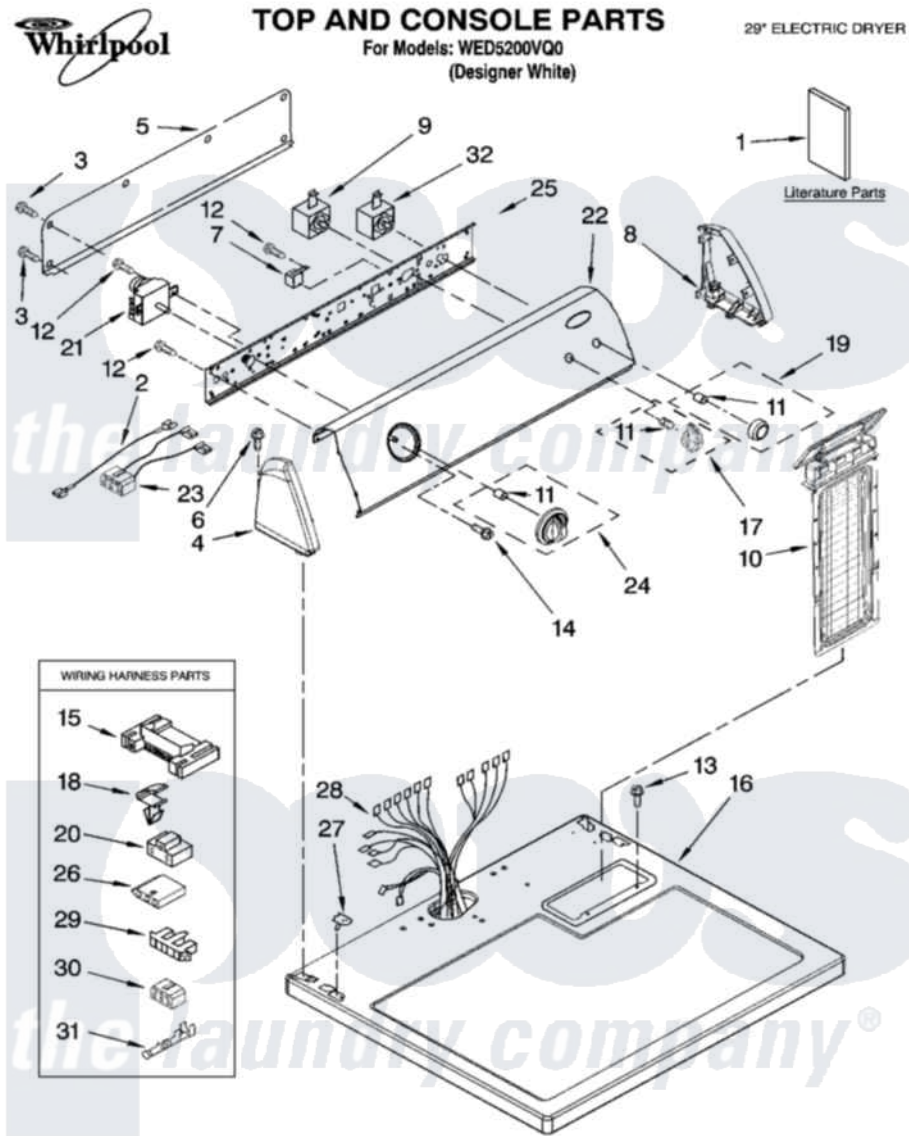

Whirlpool WED5200VQ0 01 - TOP AND CONSOLE PARTS

7-08 Litho in U.S.A.(LT) (psw)

1

Part No. W10218369 Rev. A

Whirlpool Residential Whirlpool WED5200VQ0 Dryer Parts Parts Diagram 01 - TOP AND CONSOLE PARTS
 Click on the part number to view part

Item	Original Part Number	Replaced By	Status	Part Description
1	W10150612		Not Available	Instructions, Installation
"	W10150610		Not Available	Use & Care Guide
"	8576817		Not Available	Wiring Diagram
"	W10042960		Not Available	Sheet, Cycle Feature
"	BLANK		Not Available	Following May Be Purchased DO-IT-YOURSELF REPAIR MANUALS
"	677818		Not Available	Manual, Do-It- Yourself Repair (Dryer)
2	3401684			Jumper, Wire
3	693995			Screw, Hex Head
4	8271365	279962		Endcap
5	8274261			Do-It-Yourself Repair Manuals
6	388326			Screw, 8-18 X 1.25
7	694419			Mini-Buzzer
8	8271359	279962		Endcap
9	3399640			Switch, Rotary

10	8557857		Screen, Lint
11	8536939		Clip, Knob
12	8533971	90767	Screw, 8A X 3/8 HeX Washer Head Tapping
13	688983	487240	Screw, For Mtg. Service Capacitor
14	8533951	3400859	Screw, Grounding
15	3395683		Receptacle, Multi-Terminal
16	8557930	8563985	Top
17	8565944		Knob, Control
18	3394427		Clip-Harness
19	8566073		Knob, Push-To-Start
20	3401144		Connector
21	3979617		Timer, 60 Hz
22	W10167872		Panel, Control
23	3976562		Jumper, Wire
24	8566061		Timer Knob Assembly
25	8544895		Bracket, Control
26	3936144		Do-It-Yourself Repair Manuals
27	357213		Nut, Push-In
28	8576503		Harness, Wiring
29	3397269		Connector, Timer
30	3347243		Block, Disconnect
31	94614		Terminal
32	3398095		Switch, Push-To-Start