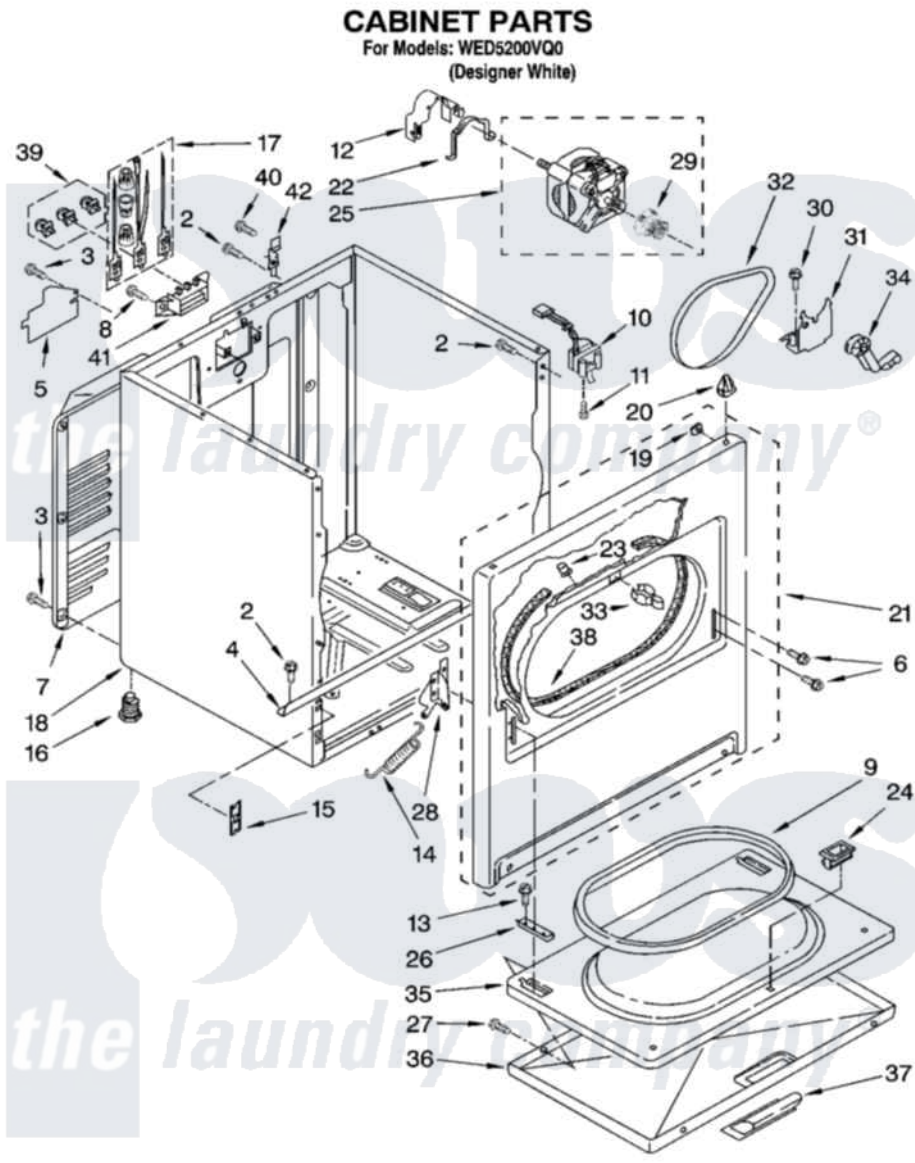

Whirlpool WED5200VQ0 02 - CABINET PARTS

W10218639

3

Whirlpool [Residential Whirlpool WED5200VQ0 Dryer Parts](#) Parts Diagram 02 - CABINET PARTS
Click on the part number to view part

Item	Original Part Number	Replaced By	Status	Part Description
2	343641	681414		Screw, 10AB X 1/2
3	693995			Screw, Hex Head
4	8541400			Bracket, Cabinet
5	3396795			Cover, Terminal Block
6	342043	486146		Screw
7	3396805	280043		Panel-Rear
8	3393008	308685		Side Trim)
9	3390731			Seal, Door
10	3406107			Door Switch Assembly
11	697773	3395530		Screw
12	3404162			Clamp, Motor
13	3357011	308685		Side Trim)
14	W10041960			Spring, Door
15	3394083			Clip, Front Panel
16	3392100	49621		Feet-Leveling
"	279810			Foot-Optional

17	279318		Terminal Tinned And Brass Panel
18	8530603	8533643	Cabinet
19	98234		Clip, U-Bend
20	690363	18776	Lock, Front Top
21	695620	279443	Panel
22	W10121316		Plug, Multivent
23	685203	279220	Clip
24	3389441		Door Catch Assembly
25	W10194250	279827	Motor-Drve
26	337189		Clip, Hinge
27	694091		Trim, Side Right Hand
28	8066056		Hinge, Door
"	8066057		Hinge, Door
29	8066184		Pulley, Motor
30	3400500		Bolt, 3405245 5/16-18 X 3/4
31	348780		Base, Motor
32	W10131364	341241	Belt
33	696144	279570	Latch
34	691366		Idler And Pulley Assembly
35	695737		Door, Rear
36	3393549		Door, Front
37	W10095180		Handle, Door
38	3406129		Seal And Bearing Assembly
39	279393		Terminal Block Screw Kit
40	697776	4331106	Screw, No.10-32 X 7/16
41	3397659		Block, Terminal
42	8066217		Hinge, Top