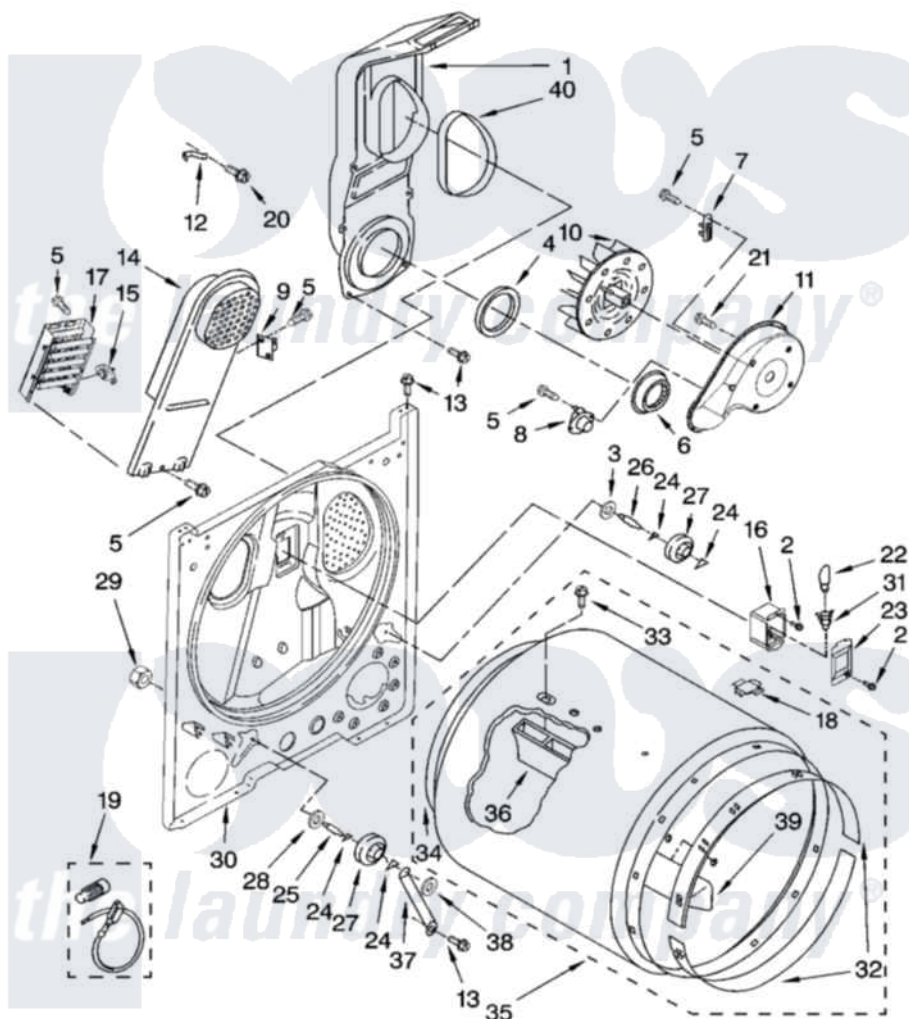

Whirlpool WED5200VQ0 03 - BULKHEAD PARTS, OPTIONAL PARTS (NOT INCLUDED)

BULKHEAD PARTS

For Models: WED5200VQ0
(Designer White)

W10218639

5

Whirlpool Residential Whirlpool WED5200VQ0 Dryer Parts Parts Diagram 03 - BULKHEAD PARTS, OPTIONAL PARTS (NOT INCLUDED)

Click on the part number to view part

Item	Original Part Number	Replaced By	Status	Part Description
1	348368			Lint Chute Assembly
2	487909	488729		Screw
3	3388703			Washer, Support
4	347139			Seal, Lint Chute
5	90767			Screw, 8A X 3/8 HeX Washer Head Tapping
6	696302			Shield, Exhaust
7	3392519			Thermal Limiter
8	3387134			Thermostat, Internal-Bias
9	3977393	279816		Cutoff-Tml
10	694089			Wheel, Blower
11	8577230			Housing, Blower
12	3398161			CLIP
13	343641	681414		Screw, 10AB X 1/2
14	8541818			Box, Heater

15	3977767		Thermostat, High Limit 250 F
16	3977373		Bracket, Drum Light
17	3403585	279838	Element
18	8066086		Plug, Drum Hole
19	279457		Wire Kit, Terminal
20	489463		Screw, 8-18 X 1/16
21	3390647	488729	Screw
22	3406124	22002263	Lamp
23	3402841	8532165	Lens, Drum Light
24	690997		Washer, Thrust
25	3399506	W10359270	Shaft, Drum Roller Threads
26	3399507	W10359269	Shaft, Drum Roller Threads
27	3397590	349241T	Support
28	348197		Washer, Support
29	3359452		Nut, Lock
30	3403413		Bulkhead
31	W10136369		Socket, Drum Light Assembly
32	692526	279441	BeaRng-Rng
33	W10109200		Screw, Baffle Mounting
34	3406130	279857	Seal
35	695587		Drum Assembly
36	692490		Baffle, Drum
37	3976434		Bracket, Support Shaft
38	90296		Nut, Push On
39	3403636		Baffle, Drum
40	339956		Seal, Air Duct To Bulkhead
	BLANK	Not Available	ACCESSORY PARTS
"	279948	4392065	Kit, Dryer Repair
"	3406839		Dry Rack Assembly
"	8522199		Accessory Parts
"	72017		Paint, Touch-Up
"	4392899		Paint, Touch-Up
"	350930		Paint, Pressurized Spray B
"	4392901		Paint, Pressurized Spray
"	350938		Paint, Pressurized Spray B
"	799344		Paint, Touch-Up)
"	4392900		Paint, Bulk)