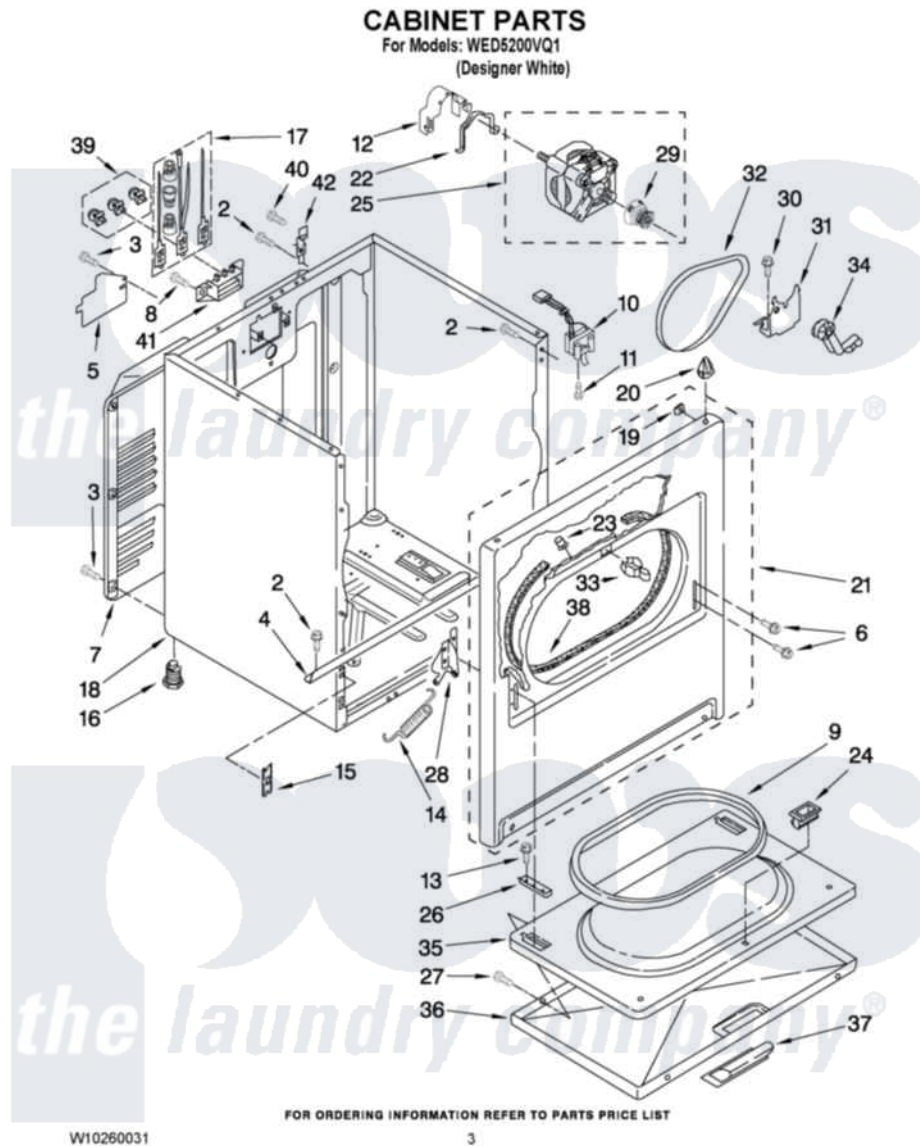

# Whirlpool WED5200VQ1 02 - CABINET PARTS

Whirlpool Residential Whirlpool WED5200VQ1 Dryer Parts Parts Diagram 02 - CABINET PARTS  
Click on the part number to view part

Item	Original Part Number	Replaced By	Status	Part Description
2	343641	<a href="#">681414</a>		Screw, 10AB X 1/2
3	<a href="#">693995</a>			Screw, Hex Head
4	<a href="#">8541400</a>			Bracket, Cabinet
5	<a href="#">3396795</a>			Cover, Terminal Block
6	342043	<a href="#">486146</a>		Screw
7	3396805	<a href="#">280043</a>		Panel-Rear
8	3393008	<a href="#">308685</a>		Side Trim )
9	<a href="#">3390731</a>			Seal, Door
10	<a href="#">3406107</a>			Door Switch Assembly
11	697773	<a href="#">3395530</a>		Screw
12	<a href="#">3404162</a>			Clamp, Motor
13	3357011	<a href="#">308685</a>		Side Trim )
14	<a href="#">W10041960</a>			Spring, Door
15	<a href="#">3394083</a>			Clip, Front Panel
16	3392100	<a href="#">49621</a>		Feet-Leveling
"	<a href="#">279810</a>			Foot-Optional