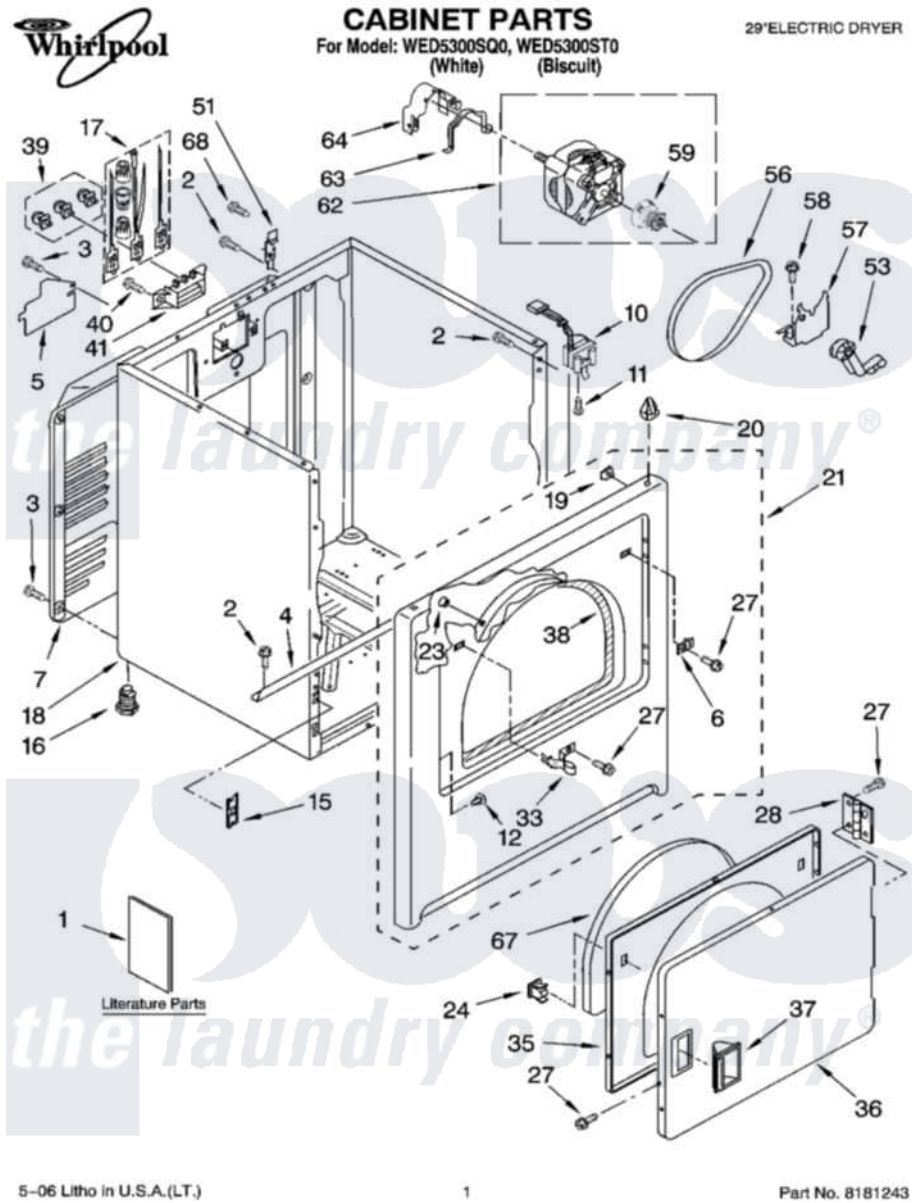

Whirlpool WED5300ST0 01 - CABINET PARTS

5-06 Litho in U.S.A.(LT.)

1

Part No. 8181243

Whirlpool Residential Whirlpool WED5300ST0 Dryer Parts Parts Diagram 01 - CABINET PARTS
 Click on the part number to view part

Item	Original Part Number	Replaced By	Status	Part Description
1	8577188		Not Available	Instructions, Installation
"	W10042960		Not Available	Sheet, Cycle Feature
"	8578183		Not Available	Use And Care Guide
"	8528187			Wiring Diagram
"	BLANK		Not Available	Following May Be Purchased
"	BLANK		Not Available	DO-IT-YOURSELF REPAIR MANUALS
"	677818		Not Available	Manual, Do-It- Yourself Repair (Dryer)
2	343641	681414		Screw, 10AB X 1/2
3	693995			Screw, Hex Head
4	8541400			Bracket, Cabinet
5	3396795			Cover, Terminal Block
6	3403630			Plug, Strike Hole
"	3403632			Plug, Strike Hole
7	3396805	280043		Panel-Rear
10	3406109	3406107		Door Switch Assembly

11	697773	3395530	Screw
12	3404413		Plug, Hinge Hole
"	3404415		Plug, Hinge Hole
15	3394083		Clip, Front Panel
16	3392100	49621	Feet-Leveling
"	279810		Foot-Optional
17	279318		Terminal Tinned And Brass Panel
18	8530603	8533643	Cabinet
"	8530606	3977306	Cabinet
19	98234		Clip, U-Bend
20	690363	18776	Lock, Front Top
21	3403444	279852	Panel
"	8282481	280019	Panel
23	685203	279220	Clip
24	3389441		Door Catch Assembly
27	342055	488627	Screw
28	3405514	W10362431	Hinge And Pin Assembly
33	3403431		Strike, Panel
35	3402341		Door, Inner
36	3402335		Door, Front
"	3402337		Door, Front
37	8566059		Handle, Door
"	8566071		Handle, Door
38	3406129		Seal And Bearing Assembly
39	279393		Terminal Block Screw Kit
40	3393008	308685	Side Trim)
41	3397659		Block, Terminal
51	8066217		Hinge, Top
53	691366		Idler And Pulley Assembly
56	8066065	341241	Belt
57	348780		Base, Motor
58	3400500		Bolt, 3405245 5/16-18 X 3/4
59	8066184		Pulley, Motor
62	8066206	279827	Motor-Drve
63	660658		Clamp, Motor Mounting 343481 685441
64	3404162		Clamp, Motor
67	3405246		Seal, Door Push-To-Start
68	697776	4331106	Screw, No.10-32 X 7/16