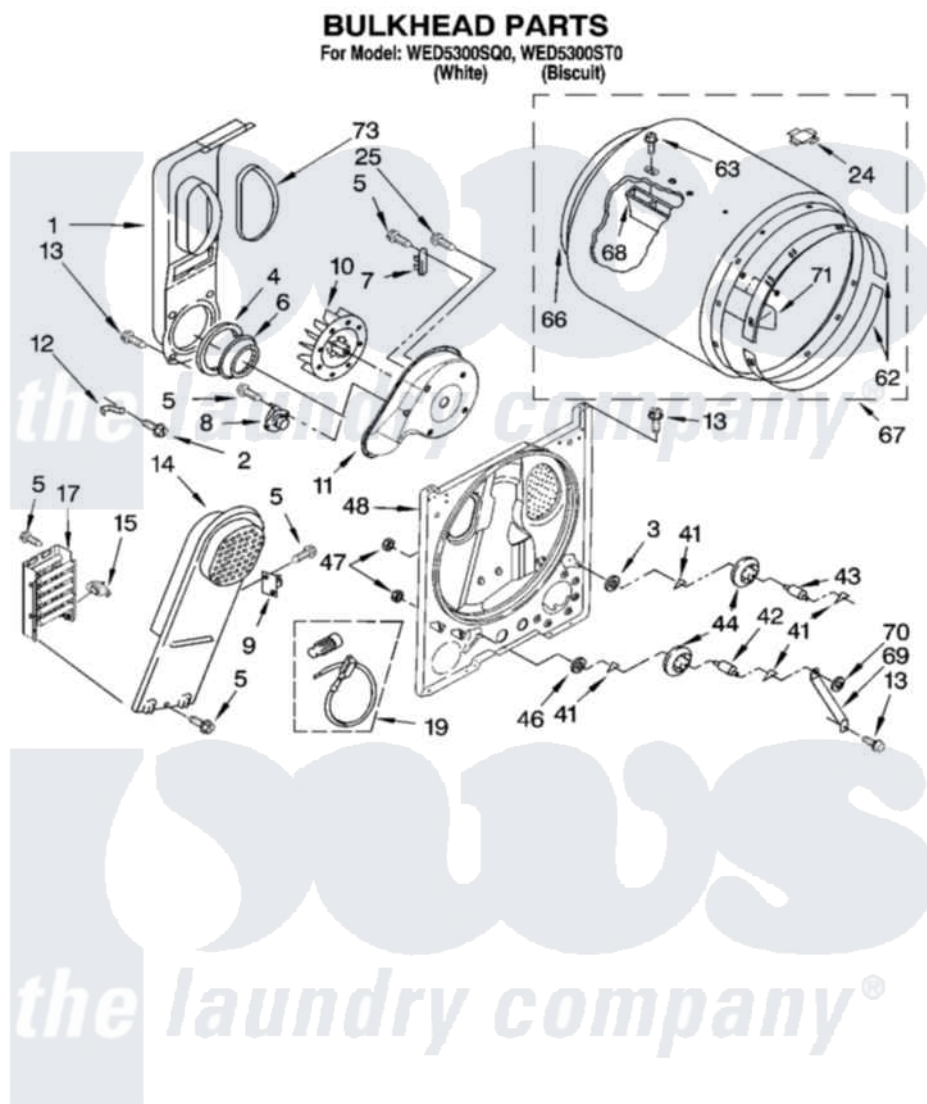

# Whirlpool WED5300ST0 03 - BULKHEAD PARTS, OPTIONAL PARTS (NOT INCLUDED)

8181243

5

Whirlpool [Residential Whirlpool WED5300ST0 Dryer Parts](#) Parts Diagram 03 - BULKHEAD PARTS, OPTIONAL PARTS (NOT INCLUDED)

[Click on the part number to view part](#)

| Item | Original Part Number    | Replaced By            | Status | Part Description                        |
|------|-------------------------|------------------------|--------|---|
| 1    | <a href="#">348368</a>  |                        |        | Lint Chute Assembly                     |
| 2    | <a href="#">489463</a>  |                        |        | Screw, 8-18 X 1/16                      |
| 3    | <a href="#">3388703</a> |                        |        | Washer, Support                         |
| 4    | <a href="#">347139</a>  |                        |        | Seal, Lint Chute                        |
| 5    | <a href="#">90767</a>   |                        |        | Screw, 8A X 3/8 HeX Washer Head Tapping |
| 6    | <a href="#">696302</a>  |                        |        | Shield, Exhaust                         |
| 7    | <a href="#">3392519</a> |                        |        | Thermal Limiter                         |
| 8    | <a href="#">3387134</a> |                        |        | Thermostat, Internal-Bias               |
| 9    | 3977393                 | <a href="#">279816</a> |        | Cutoff-Tml                              |
| 10   | <a href="#">694089</a>  |                        |        | Wheel, Blower                           |
| 11   | <a href="#">8577230</a> |                        |        | Housing, Blower                         |
| 12   | <a href="#">8066155</a> |                        |        | Clip, Heater Box                        |
| 13   | 343641                  | <a href="#">681414</a> |        | Screw, 10AB X 1/2                       |
| 14   | <a href="#">8541818</a> |                        |        | Box, Heater                             |