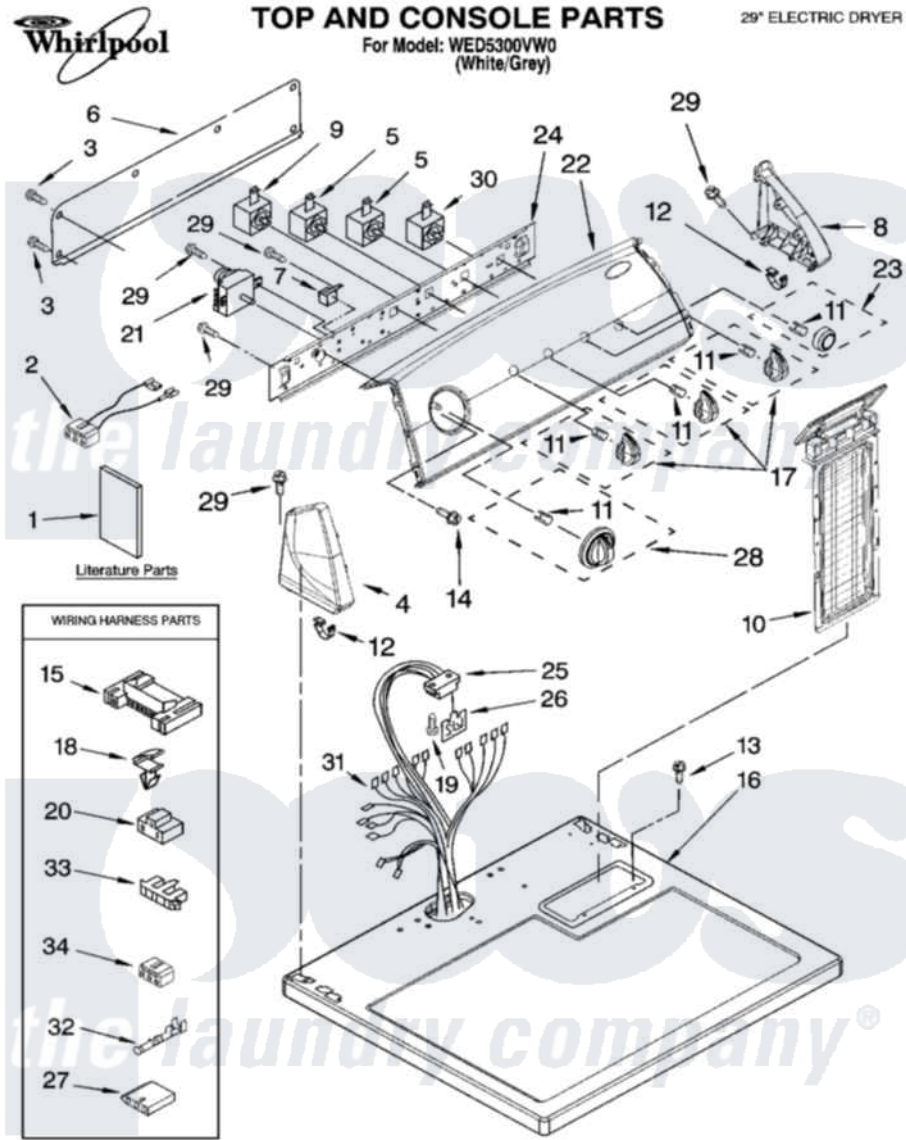

Whirlpool WED5300VW0 01 - TOP AND CONSOLE PARTS

7-08 Litho in U.S.A. (LT)(bay)

1

Part No. W10221050 Rev. A

Whirlpool [Residential Whirlpool WED5300VW0 Dryer Parts](#) Parts Diagram 01 - TOP AND CONSOLE PARTS
 Click on the part number to view part

Item	Original Part Number	Replaced By	Status	Part Description
1	W10150612		Not Available	Instructions, Installation
"	W10042950		Not Available	Sheet, Cycle Feature
"	W10150610		Not Available	Use & Care Guide
"	8578889		Not Available	Wiring Diagram
"	BLANK		Not Available	Following May Be Purchased DO-IT-YOURSELF REPAIR MANUALS
"	677818		Not Available	Manual, Do-It- Yourself Repair (Dryer)
2	W10113080			Wire, Jumper
3	693995			Screw, Hex Head
4	8566035	8565957		Cap, End
5	3405156			Switch, Rotary
6	8274261			Do-It-Yourself Repair Manuals
7	694419			Mini-Buzzer
8	8566032	8565954		Cap, End
9	8578352			Switch, Temperature

10	8557857		Screen, Lint
11	8536939		Clip, Knob
12	8312709		Clip-Console
13	688983	487240	Screw, For Mtg. Service Capacitor
14	8533951	3400859	Screw, Grounding
15	3395683		Receptacle, Multi-Terminal
16	8559800	8563663	Top
17	W10034380		Knob, Control
18	3394427		Clip-Harness
19	343641	681414	Screw, 10AB X 1/2
20	3401144		Connector
21	8566184		Timer Assembly
22	W10206010		Panel, Control
23	W10034790		Knob, Push-To-Start
24	8566052		Bracket, Console
25	3391885		Connector, Edge
26	8558178		Control, Electronic
27	3936144		Do-It-Yourself Repair Manuals
28	W10034750		Timer Knob Assembly
29	8533971	90767	Screw, 8A X 3/8 HeX Washer Head Tapping
30	3398095		Switch, Push-To-Start
31	8576544	W10071280	Hams-Wire
32	94614		Terminal
33	3397269		Connector, Timer
34	3347243		Block, Disconnect