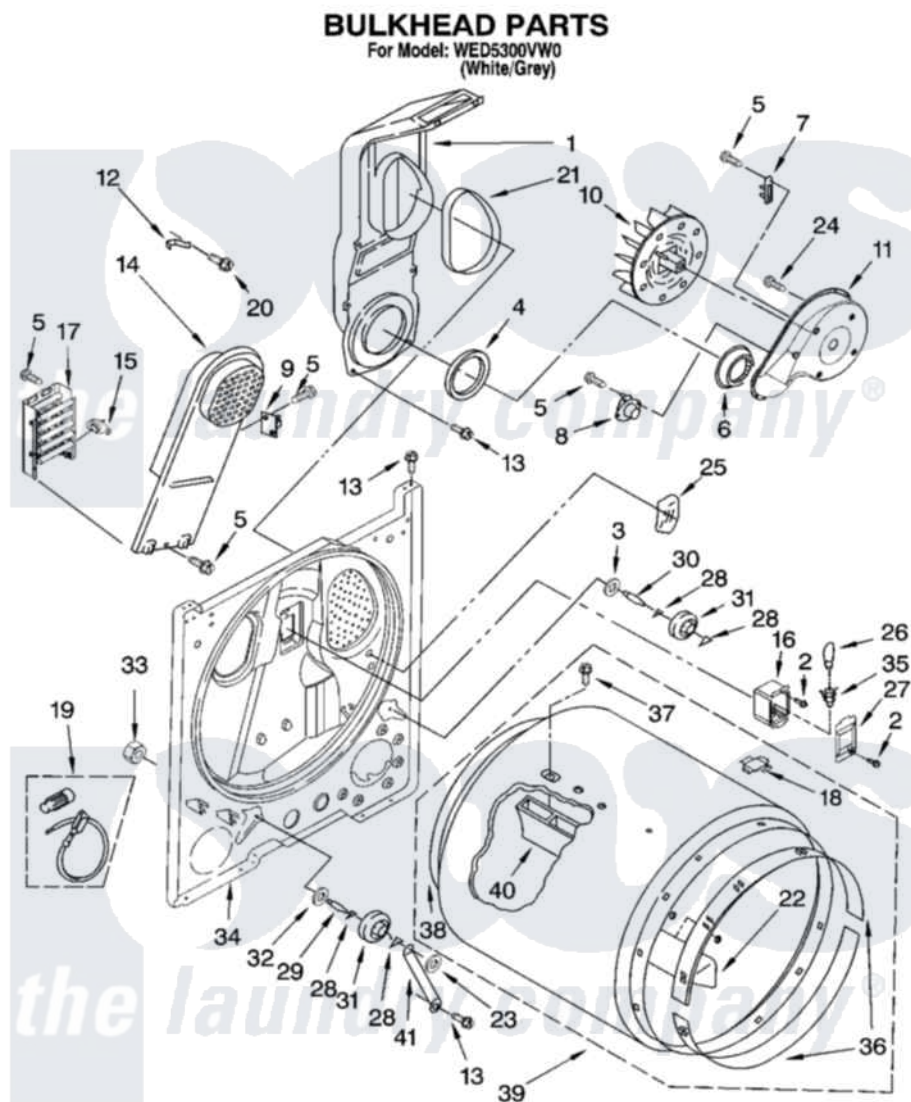

**Whirlpool WED5300VW0 03 - BULKHEAD PARTS, OPTIONAL PARTS  
(NOT INCLUDED)**

W10221050

5

Whirlpool [Residential Whirlpool WED5300VW0 Dryer Parts](#) Parts Diagram 03 - BULKHEAD PARTS, OPTIONAL PARTS  
(NOT INCLUDED)

[Click on the part number to view part](#)

Item	Original Part Number	Replaced By	Status	Part Description
1	<a href="#">348368</a>			Lint Chute Assembly
2	487909	<a href="#">488729</a>		Screw
3	<a href="#">3388703</a>			Washer, Support
4	<a href="#">347139</a>			Seal, Lint Chute
5	<a href="#">90767</a>			Screw, 8A X 3/8 HeX Washer Head Tapping
6	<a href="#">696302</a>			Shield, Exhaust
7	<a href="#">3392519</a>			Thermal Limiter
8	<a href="#">8318268</a>			Thermostat, Internal-Bias
9	3977393	<a href="#">279816</a>		Cutoff-Tml
10	<a href="#">694089</a>			Wheel, Blower
11	<a href="#">8577230</a>			Housing, Blower
12	3398161			CLIP
13	343641	<a href="#">681414</a>		Screw, 10AB X 1/2
14	<a href="#">8541818</a>			Box, Heater