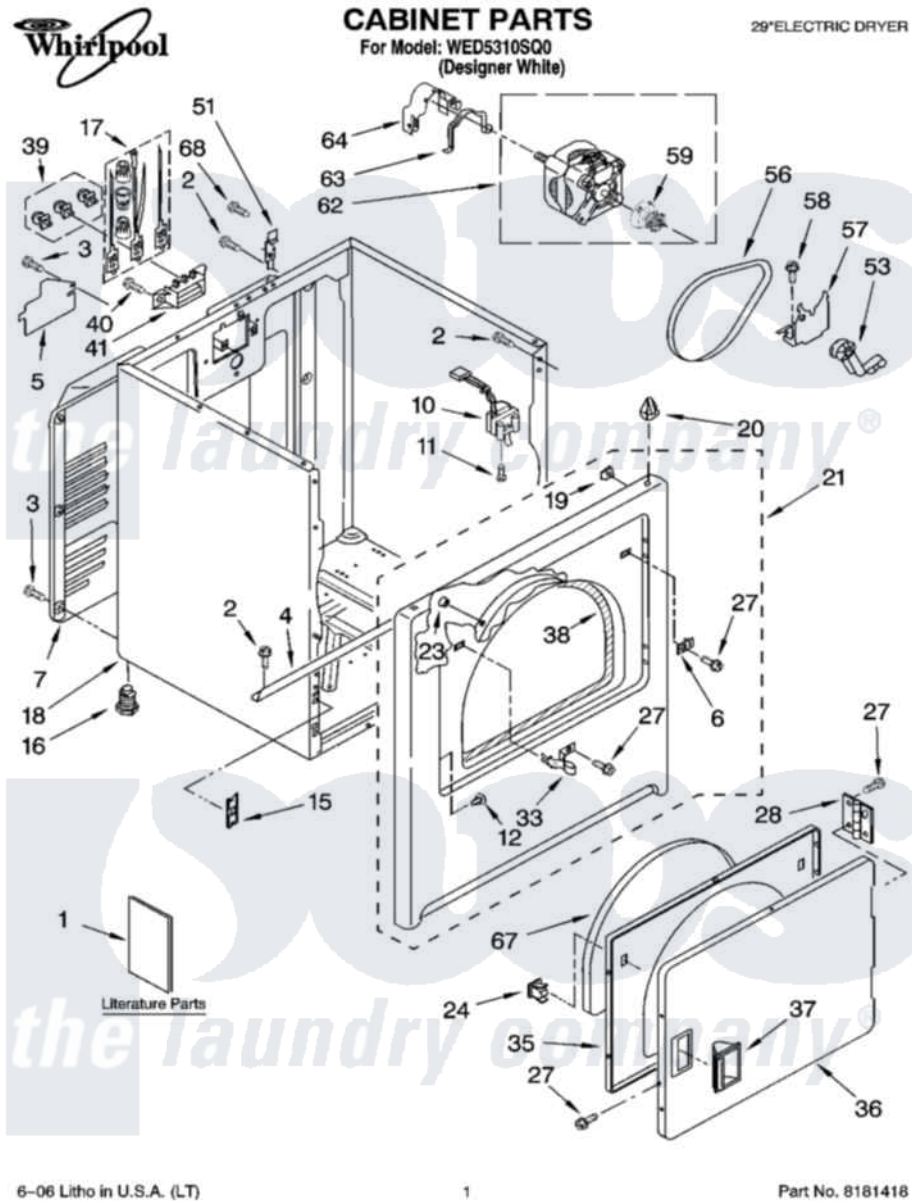

# Whirlpool WED5310SQ0 01 - CABINET PARTS

6-06 Litho in U.S.A. (LT)

1

Part No. 8181418

Whirlpool [Residential Whirlpool WED5310SQ0 Dryer Parts](#) Parts Diagram 01 - CABINET PARTS  
 Click on the part number to view part

Item	Original Part Number	Replaced By	Status	Part Description
1	8577188		Not Available	Instructions, Installation
"	W10042960		Not Available	Sheet, Cycle Feature
"	8578370		Not Available	Use & Care Guide
"	8528192		Not Available	Wiring Diagram
"	BLANK		Not Available	Following May Be Purchased
"	BLANK		Not Available	DO-IT-YOURSELF REPAIR MANUALS
"	677818		Not Available	Manual, Do-It- Yourself Repair (Dryer)
2	343641	<a href="#">681414</a>		Screw, 10AB X 1/2
3	<a href="#">693995</a>			Screw, Hex Head
4	<a href="#">8541400</a>			Bracket, Cabinet
5	<a href="#">3396795</a>			Cover, Terminal Block
6	<a href="#">3403630</a>			Plug, Strike Hole
7	3396805	<a href="#">280043</a>		Panel-Rear
10	3406109	<a href="#">3406107</a>		Door Switch Assembly
11	697773	<a href="#">3395530</a>		Screw