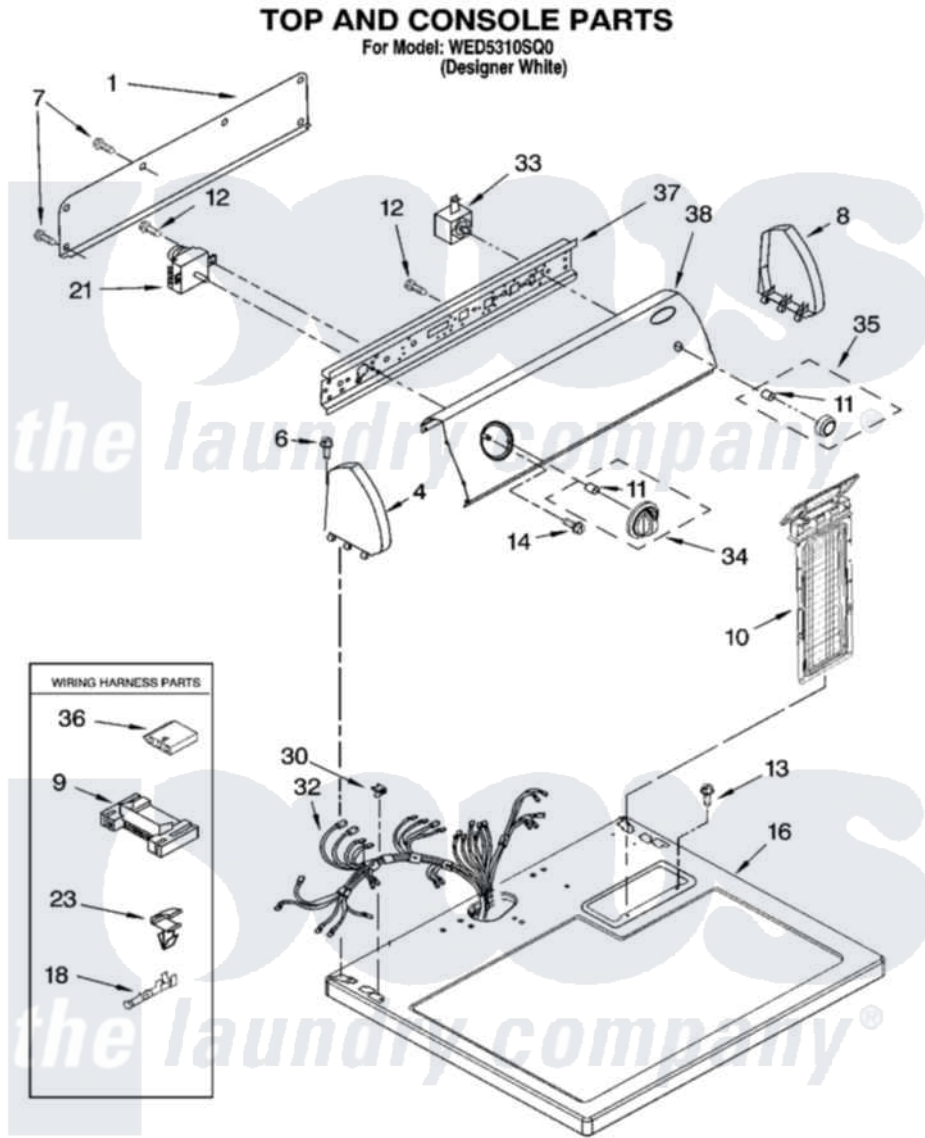

Whirlpool WED5310SQ0 02 - TOP AND CONSOLE PARTS

Whirlpool Residential Whirlpool WED5310SQ0 Dryer Parts Parts Diagram 02 - TOP AND CONSOLE PARTS
Click on the part number to view part

Item	Original Part Number	Replaced By	Status	Part Description
1	8274261			Do-It-Yourself Repair Manuals
4	8271365	279962		Endcap
6	388326			Screw, 8-18 X 1.25
7	693995			Screw, Hex Head
8	8271359	279962		Endcap
9	3395683			Receptacle, Multi-Terminal
10	8557857			Screen, Lint
11	8536939			Clip, Knob
12	8533971	90767		Screw, 8A X 3/8 HeX Washer Head Tapping
13	688983	487240		Screw, For Mtg. Service Capacitor
14	8533951	3400859		Screw, Grounding
16	8557930	8563985		Top
18	94614			Terminal
21	8299779			Timer, 60 Hz
23	3394427			Clip-Harness

30	357213		Nut, Push-In
32	8299867	W10450292	Harness, Wiring
33	3977456		Switch, Push-To-Start
34	8566061		Timer Knob Assembly
35	8566065		Knob, Push-To-Start
36	3936144		Do-It-Yourself Repair Manuals
37	8544895		Bracket, Control
38	W10028970		Panel, Control