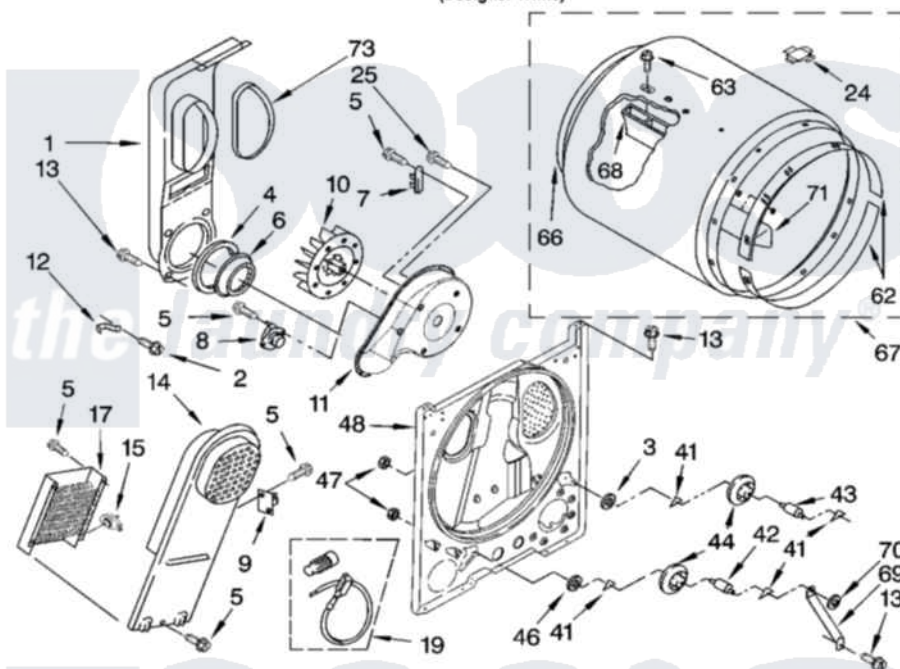

Whirlpool WED5310SQ0 03 - BULKHEAD PARTS, OPTIONAL PARTS (NOT INCLUDED)

BULKHEAD PARTS

For Model: WED5310SQ0
(Designer White)

Illus. Part

8181418

5

Whirlpool Residential Whirlpool WED5310SQ0 Dryer Parts Parts Diagram 03 - BULKHEAD PARTS, OPTIONAL PARTS (NOT INCLUDED)

Click on the part number to view part

Item	Original Part Number	Replaced By	Status	Part Description
1	348368			Lint Chute Assembly
2	489463			Screw, 8-18 X 1/16
3	3388703			Washer, Support
4	347139			Seal, Lint Chute
5	90767			Screw, 8A X 3/8 HeX Washer Head Tapping
6	696302			Shield, Exhaust
7	3392519			Thermal Limiter
8	3387134			Thermostat, Internal-Bias
9	3977393	279816		Cutoff-Tml
10	694089			Wheel, Blower
11	8577230			Housing, Blower
12	8066155			Clip, Heater Box
13	343641	681414		Screw, 10AB X 1/2
14	8541818			Box, Heater

15	3977767		Thermostat, High Limit 250 F
17	8565582	279838	Element
19	279457		Wire Kit, Terminal
24	8066086		Plug, Drum Hole
25	3390647	488729	Screw
41	690997		Washer, Thrust
42	3399506	W10359270	Shaft, Drum Roller Threads
43	3399507	W10359269	Shaft, Drum Roller Threads
44	3397590	349241T	Support
46	348197		Washer, Support
47	3359452		Nut, Lock
48	3403491	279796	Bulkhead
62	692526	279441	BeaRng-Rng
63	97787	W10109200	Screw, Baffle Mounting
66	3406130	279857	Seal
67	695587		Drum Assembly
68	692490		Baffle, Drum
69	3976434		Bracket, Support Shaft
70	90296		Nut, Push On
71	3403636		Baffle, Drum
73	339956		Seal, Air Duct To Bulkhead
	BLANK	Not Available	ACCESSORY PARTS
"	279948	4392065	Kit, Dryer Repair
"	8522199		Accessory Parts
"	3404351		Accessory Parts
"	72017		Paint, Touch-Up
"	350930		Paint, Pressurized Spray B
"	350938		Paint, Pressurized Spray B
"	799344		Paint, Touch-Up)