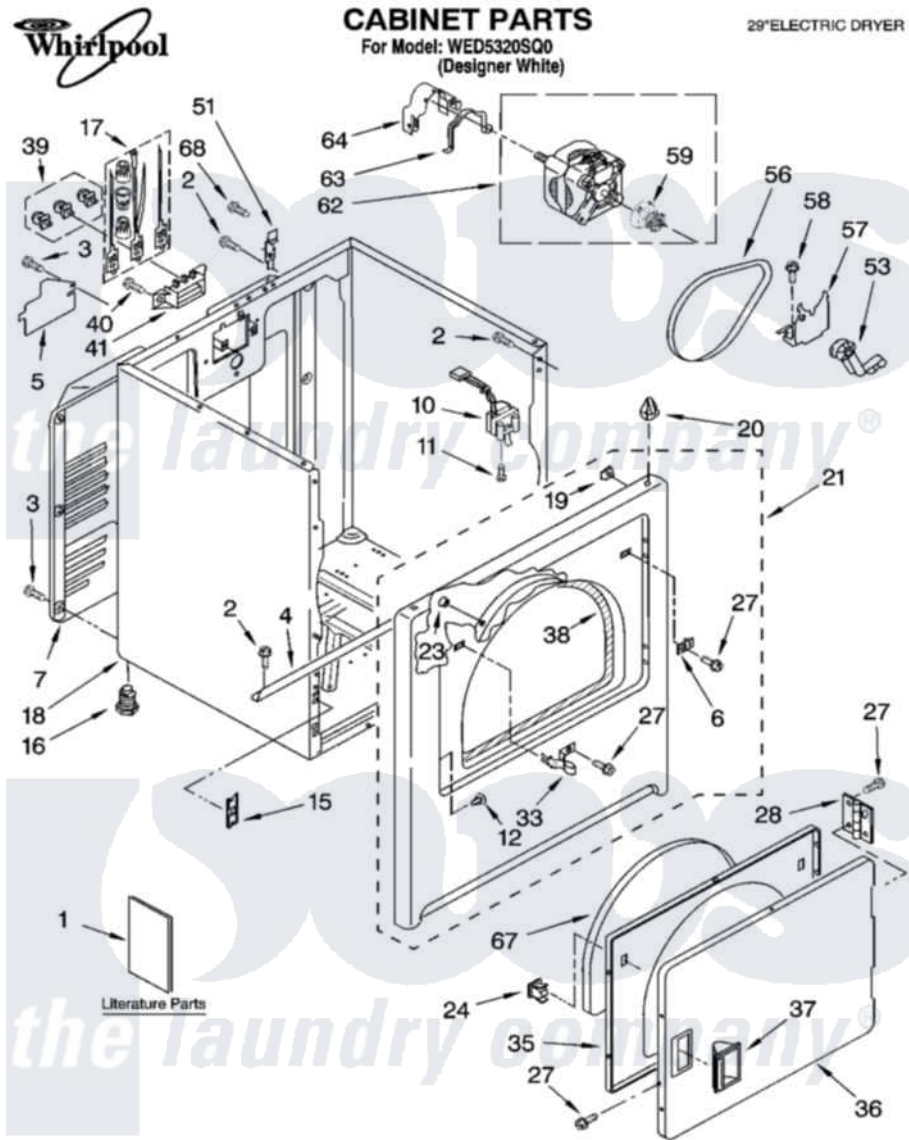

Whirlpool WED5320SQ0 01 - CABINET PARTS

7-06 Litho in U.S.A. (LT)

1

Part No. 8181459

Whirlpool Residential Whirlpool WED5320SQ0 Dryer Parts Parts Diagram 01 - CABINET PARTS
 Click on the part number to view part

Item	Original Part Number	Replaced By	Status	Part Description
1	8577188		Not Available	Instructions, Installation
"	W10042960		Not Available	Sheet, Cycle Feature
"	8578183		Not Available	Use And Care Guide
"	8528192		Not Available	Wiring Diagram
"	BLANK		Not Available	Following May Be Purchased DO-IT-YOURSELF REPAIR MANUALS
"	677818		Not Available	Manual, Do-It- Yourself Repair (Dryer)
2	343641	681414		Screw, 10AB X 1/2
3	693995			Screw, Hex Head
4	8541400			Bracket, Cabinet
5	3396795			Cover, Terminal Block
6	3403630			Plug, Strike Hole
7	3396805	280043		Panel-Rear
10	3406109	3406107		Door Switch Assembly
11	697773	3395530		Screw

12	3404413		Plug, Hinge Hole
15	3394083		Clip, Front Panel
16	3392100	49621	Feet-Leveling
"	279810		Foot-Optional
17	279318		Terminal Tinned And Brass Panel
18	8530603	8533643	Cabinet
19	98234		Clip, U-Bend
20	690363	18776	Lock, Front Top
21	3403444	279852	Panel
23	685203	279220	Clip
24	3389441		Door Catch Assembly
27	342055	488627	Screw
28	3405514	W10362431	Hinge And Pin Assembly
33	3403431		Strike, Panel
35	3402341		Door, Inner
36	3402335		Door, Front
37	8566059		Handle, Door
38	3406129		Seal And Bearing Assembly
39	279393		Terminal Block Screw Kit
40	3393008	308685	Side Trim)
41	3397659		Block, Terminal
51	8066217		Hinge, Top
53	691366		Idler And Pulley Assembly
56	8066065	341241	Belt
57	348780		Base, Motor
58	3400500		Bolt, 3405245 5/16-18 X 3/4
59	8066184		Pulley, Motor
62	8066206	279827	Motor-Drve
63	660658		Clamp, Motor Mounting 343481 685441
64	3404162		Clamp, Motor
67	3405246		Seal, Door Push-To-Start
68	697776	4331106	Screw, No.10-32 X 7/16