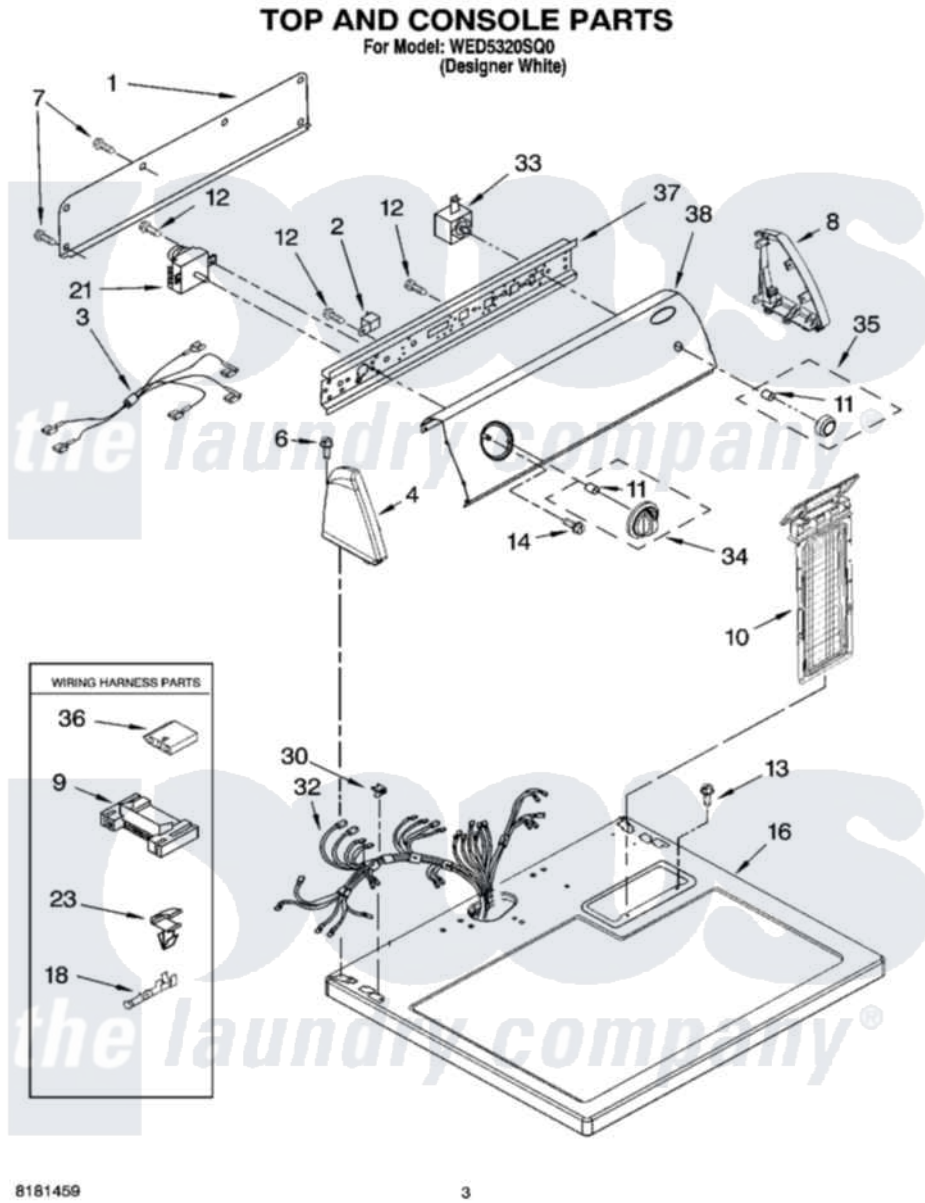

Whirlpool WED5320SQ0 02 - TOP AND CONSOLE PARTS

Whirlpool Residential Whirlpool WED5320SQ0 Dryer Parts Parts Diagram 02 - TOP AND CONSOLE PARTS
Click on the part number to view part

Item	Original Part Number	Replaced By	Status	Part Description
1	8274261			Do-It-Yourself Repair Manuals
2	694419			Mini-Buzzer
3	3397690			Jumper,
4	8271365	279962		Endcap
6	388326			Screw, 8-18 X 1.25
7	693995			Screw, Hex Head
8	8271359	279962		Endcap
9	3395683			Receptacle, Multi-Terminal
10	8557857			Screen, Lint
11	8536939			Clip, Knob
12	8533971	90767		Screw, 8A X 3/8 HeX Washer Head Tapping
13	688983	487240		Screw, For Mtg. Service Capacitor
14	8533951	3400859		Screw, Grounding
16	8557930	8563985		Top
18	94614			Terminal

21	8299779		Timer, 60 Hz
23	3394427		Clip-Harness
30	357213		Nut, Push-In
32	8299867	W10450292	Harness, Wiring
33	3977456		Switch, Push-To-Start
34	8566061		Timer Knob Assembly
35	8566065		Knob, Push-To-Start
36	3936144		Do-It-Yourself Repair Manuals
37	8544895		Bracket, Control
38	W10104760		Panel, Control