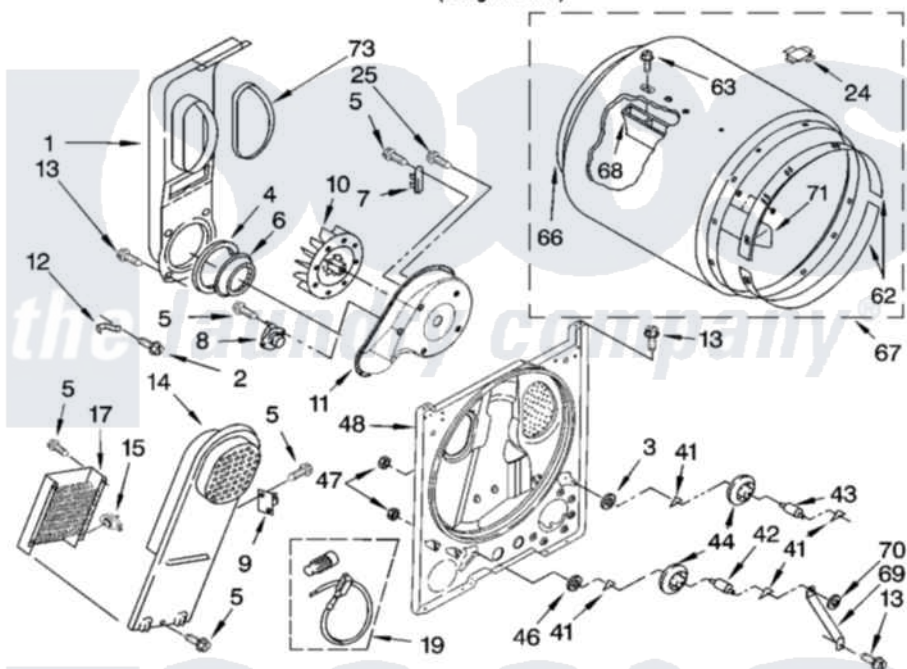

Whirlpool WED5320SQ0 03 - BULKHEAD PARTS, OPTIONAL PARTS (NOT INCLUDED)

**BULKHEAD PARTS**

For Model: WED5320SQ0  
(Designer White)

8181459

5

Whirlpool [Residential Whirlpool WED5320SQ0 Dryer Parts](#) Parts Diagram 03 - BULKHEAD PARTS, OPTIONAL PARTS (NOT INCLUDED)

[Click on the part number to view part](#)

Item	Original Part Number	Replaced By	Status	Part Description
1	<a href="#">348368</a>			Lint Chute Assembly
2	<a href="#">489463</a>			Screw, 8-18 X 1/16
3	<a href="#">3388703</a>			Washer, Support
4	<a href="#">347139</a>			Seal, Lint Chute
5	<a href="#">90767</a>			Screw, 8A X 3/8 HeX Washer Head Tapping
6	<a href="#">696302</a>			Shield, Exhaust
7	<a href="#">3392519</a>			Thermal Limiter
8	<a href="#">3387134</a>			Thermostat, Internal-Bias
9	3977393	<a href="#">279816</a>		Cutoff-Tml
10	<a href="#">694089</a>			Wheel, Blower
11	<a href="#">8577230</a>			Housing, Blower
12	<a href="#">8066155</a>			Clip, Heater Box
13	343641	<a href="#">681414</a>		Screw, 10AB X 1/2
14	<a href="#">8541818</a>			Box, Heater