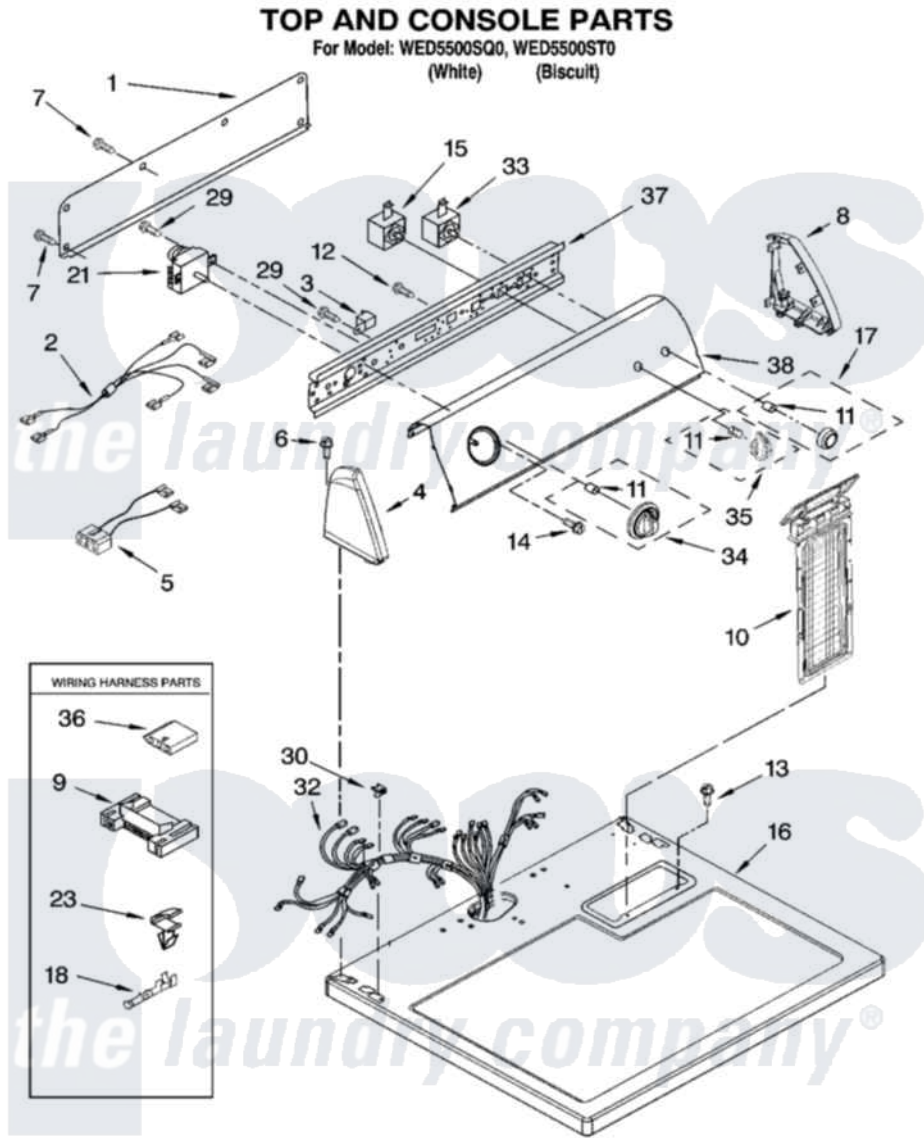

# Whirlpool WED5500ST0 02 - TOP AND CONSOLE PARTS

8181353

3

Whirlpool [Residential Whirlpool WED5500ST0 Dryer Parts](#) Parts Diagram 02 - TOP AND CONSOLE PARTS  
Click on the part number to view part

Item	Original Part Number	Replaced By	Status	Part Description
1	<a href="#">8274261</a>			Do-It-Yourself Repair Manuals
2	<a href="#">3401684</a>			Jumper, Wire
3	<a href="#">694419</a>			Mini-Buzzer
4	8271365	<a href="#">279962</a>		Endcap
"	8271368	<a href="#">279965</a>		Endcap
5	<a href="#">8539893</a>			Wire, Jumper
6	<a href="#">388326</a>			Screw, 8-18 X 1.25
7	<a href="#">693995</a>			Screw, Hex Head
8	8271359	<a href="#">279962</a>		Endcap
"	8271362	<a href="#">279965</a>		Endcap
9	<a href="#">3395683</a>			Receptacle, Multi-Terminal
10	<a href="#">8557857</a>			Screen, Lint
"	<a href="#">8557858</a>			Screen, Lint
11	<a href="#">8536939</a>			Clip, Knob
12	8533971	<a href="#">90767</a>		Screw, 8A X 3/8 HeX Washer Head Tapping
				Screw, For Mtn. Service