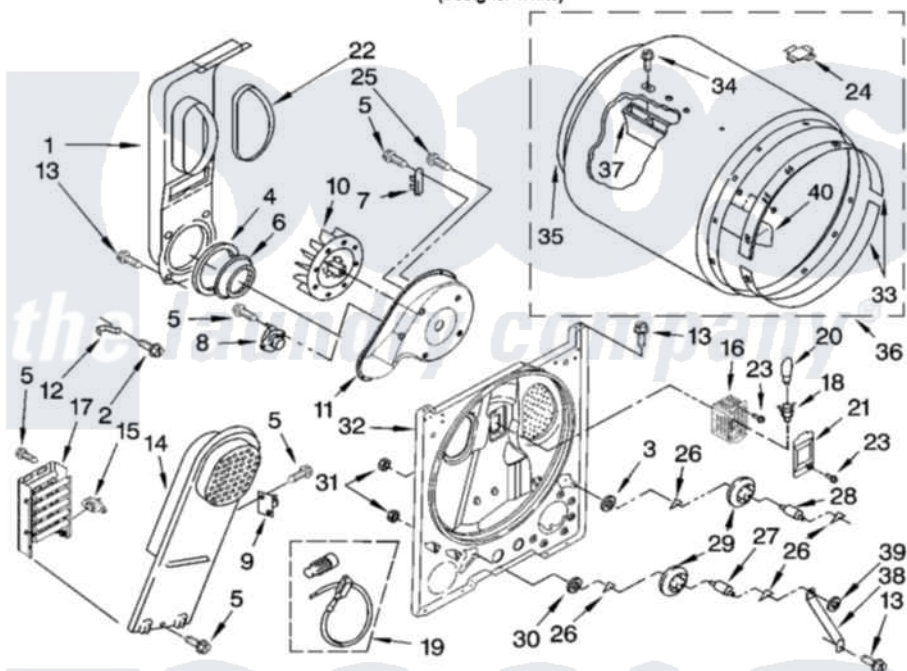

Whirlpool WED5510VQ0 03 - BULKHEAD PARTS, OPTIONAL PARTS (NOT INCLUDED)

BULKHEAD PARTS

For Model: WED5510VQ0
(Designer White)

W10252020

5

Whirlpool [Residential Whirlpool WED5510VQ0 Dryer Parts](#) Parts Diagram 03 - BULKHEAD PARTS, OPTIONAL PARTS (NOT INCLUDED)

[Click on the part number to view part](#)

Item	Original Part Number	Replaced By	Status	Part Description
1	348368			Lint Chute Assembly
2	489463			Screw, 8-18 X 1/16
3	3388703			Washer, Support
4	347139			Seal, Lint Chute
5	90767			Screw, 8A X 3/8 HeX Washer Head Tapping
6	696302			Shield, Exhaust
7	3392519			Thermal Limiter
8	3387134			Thermostat, Internal-Bias
9	3977393	279816		Cutoff-Tml
10	694089			Wheel, Blower
11	8577230			Housing, Blower
12	8066155			Clip, Heater Box
13	343641	681414		Screw, 10AB X 1/2
14	8541818			Box, Heater

15	3977767		Thermostat, High Limit 250 F
16	3977373		Bracket, Drum Light
17	3403585	279838	Element
18	W10136369		Socket, Drum Light Assembly
19	279457		Wire Kit, Terminal
20	3406124	22002263	Lamp
21	3402841	8532165	Lens, Drum Light
22	339956		Seal, Air Duct To Bulkhead
23	487909	488729	Screw
24	8066086		Plug, Drum Hole
25	3390647	488729	Screw
26	690997		Washer, Thrust
27	3399506	W10359270	Shaft, Drum Roller Threads
28	3399507	W10359269	Shaft, Drum Roller Threads
29	3397590	349241T	Support
30	348197		Washer, Support
31	3359452		Nut, Lock
32	3403493	279798	Bulkhead
33	692526	279441	BeaRng-Rng
34	W10219342		Screw, Baffle Mounting
35	3406130	279857	Seal
36	695587		Drum Assembly
37	692490		Baffle, Drum
38	3976434		Bracket, Support Shaft
39	90296		Nut, Push On
40	3403636		Baffle, Drum
	BLANK	Not Available	ACCESSORY PARTS
"	279948	4392065	Kit, Dryer Repair
"	8522199		Accessory Parts
"	3404351		Accessory Parts
"	72017		Paint, Touch-Up
"	350930		Paint, Pressurized Spray B
"	350938		Paint, Pressurized Spray B
"	799344		Paint, Touch-Up)