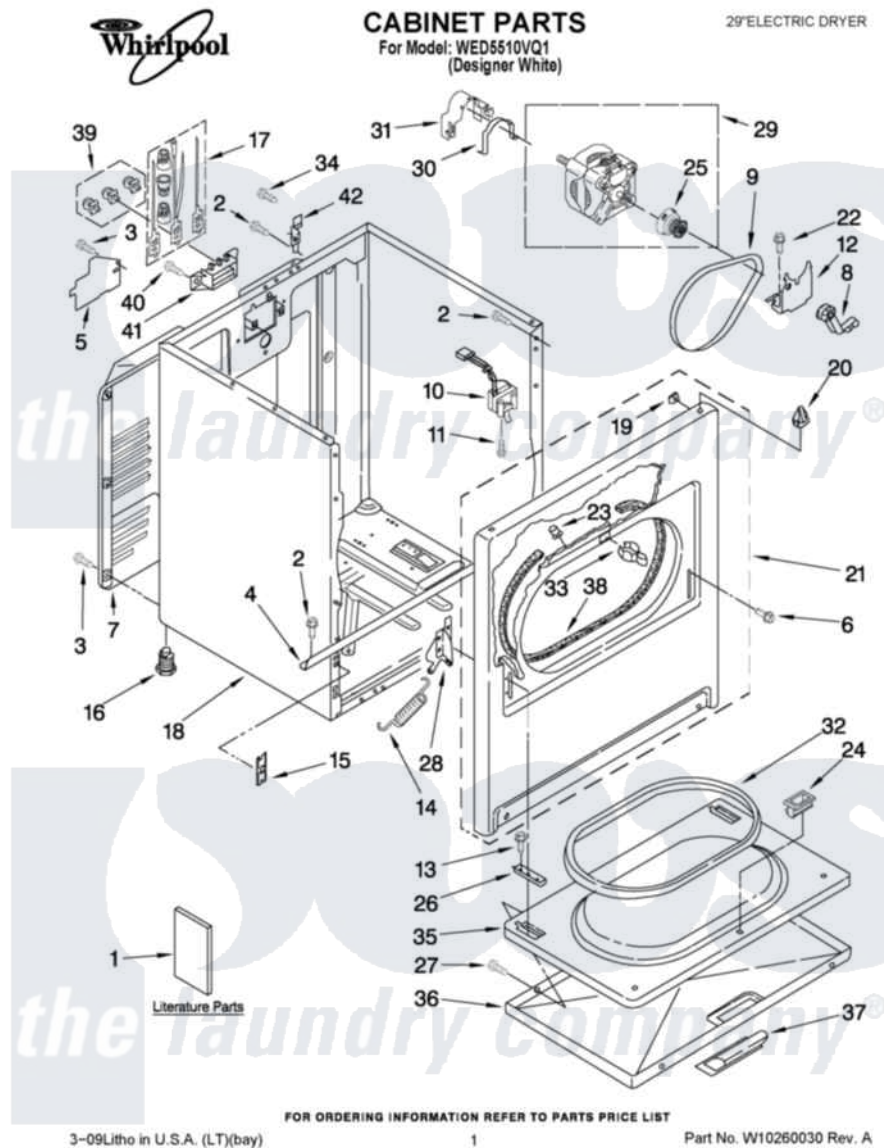

# Whirlpool WED5510VQ1 01 - CABINET PARTS

Whirlpool Residential Whirlpool WED5510VQ1 Dryer Parts Parts Diagram 01 - CABINET PARTS  
 Click on the part number to view part

Item	Original Part Number	Replaced By	Status	Part Description
1	W10150612		Not Available	Instructions, Installation
"	W10042960		Not Available	Sheet, Cycle Feature
"	W10150610		Not Available	Use & Care Guide
"	W10185985		Not Available	Wiring Diagram
2	343641	<a href="#">681414</a>		Screw, 10AB X 1/2
3	<a href="#">693995</a>			Screw, Hex Head
4	<a href="#">8541400</a>			Bracket, Cabinet
5	<a href="#">3396795</a>			Cover, Terminal Block
6	342043	<a href="#">486146</a>		Screw
7	3396805	<a href="#">280043</a>		Panel-Rear
8	<a href="#">691366</a>			Idler And Pulley Assembly
9	W10131364	<a href="#">341241</a>		Belt
10	<a href="#">3406107</a>			Door Switch Assembly
11	697773	<a href="#">3395530</a>		Screw
12	<a href="#">348780</a>			Base, Motor
13	3357011	<a href="#">308685</a>		Side Trim )