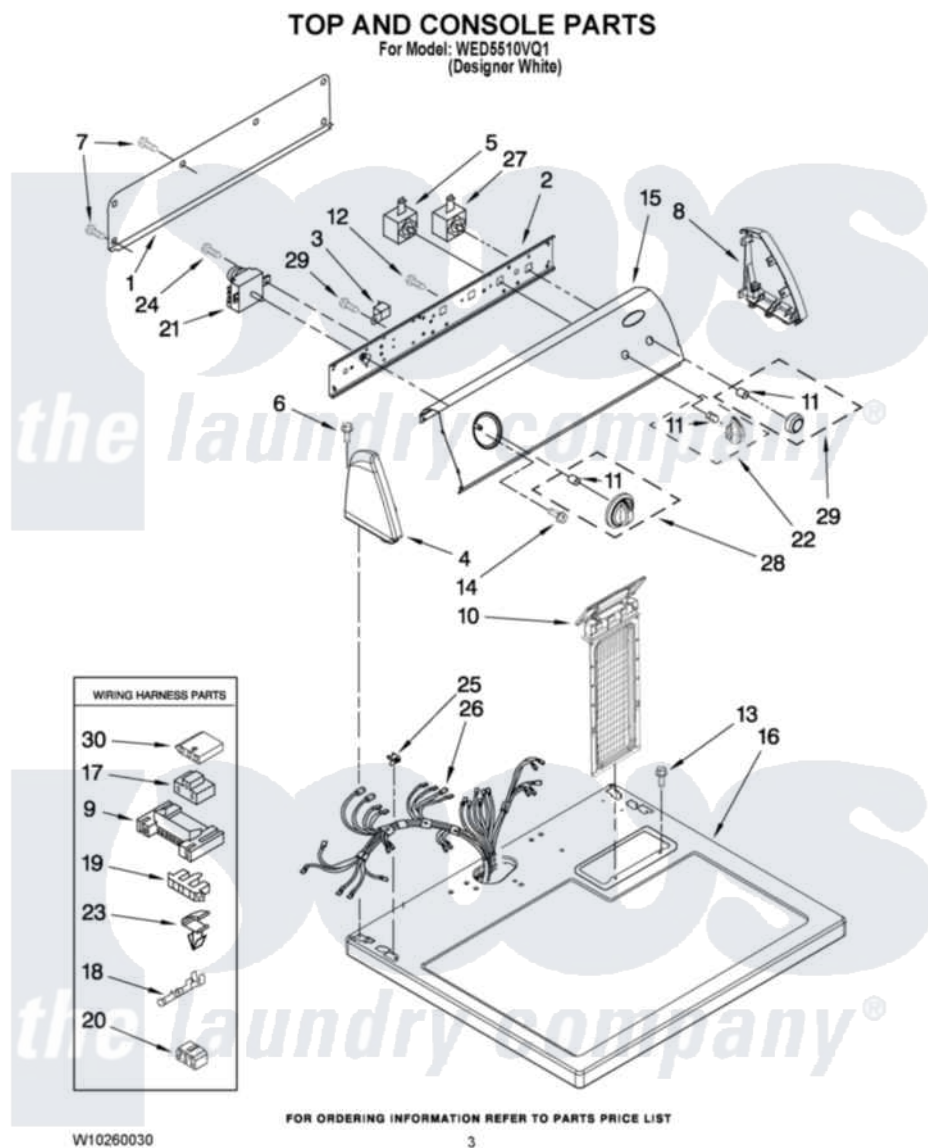

Whirlpool WED5510VQ1 02 - TOP AND CONSOLE PARTS

Whirlpool [Residential Whirlpool WED5510VQ1 Dryer Parts](#) Parts Diagram 02 - TOP AND CONSOLE PARTS
Click on the part number to view part

Item	Original Part Number	Replaced By	Status	Part Description
1	8274261			Do-It-Yourself Repair Manuals
2	8544895			Bracket, Control
3	694419			Mini-Buzzer
4	8271365	279962		Endcap
5	3399639			Switch, Rotary Temperature
6	388326			Screw, 8-18 X 1.25
7	693995			Screw, Hex Head
8	8271359	279962		Endcap
9	3395683			Receptacle, Multi-Terminal
10	8557857			Screen, Lint
11	8536939			Clip, Knob
12	8533971	90767		Screw, 8A X 3/8 HeX Washer Head Tapping
13	688983	487240		Screw, For Mtg. Service Capacitor
14	8533951	3400859		Screw, Grounding
15	W10226241			Panel, Control

16	8557930	8563985	Top
17	3347243		Block, Disconnect
18	94614		Terminal
19	3397269		Connector, Timer
20	3401144		Connector
21	W10185982		Timer Assembly
22	8565944		Knob, Control
23	3394427		Clip-Harness
24	8533971	90767	Screw, 8A X 3/8 HeX Washer Head Tapping
25	357213		Nut, Push-In
26	W10186095		Harness, Wiring
27	3398095		Switch, Push-To-Start
28	8566061		Timer Knob Assembly
29	8566073		Knob, Push-To-Start
30	3936144		Do-It-Yourself Repair Manuals